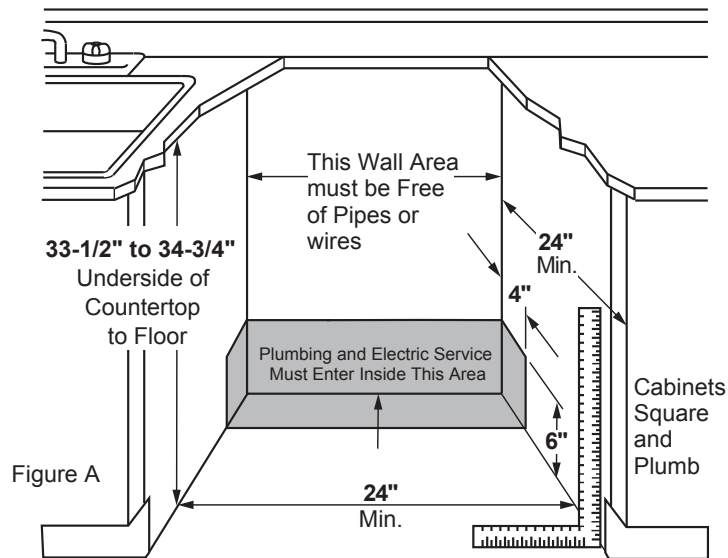

GDF550PGR/PMR/PSR

GE® Plastic Interior Dishwasher with Front Controls

DIMENSIONS AND INSTALLATION INFORMATION (IN INCHES)

ELECTRICAL RATING

Voltage AC.....	120
Hertz.....	60
Total connected load amperage.....	7.1
Calrod® heater watts max.....	800/500

For use on adequately wired 120-volt, 15-amp circuit having 2-wire service with a separate ground wire. This appliance must be grounded for safe operation.

INSTALLATION INFORMATION: Before installing, consult installation instructions packed with product for current dimensional data.