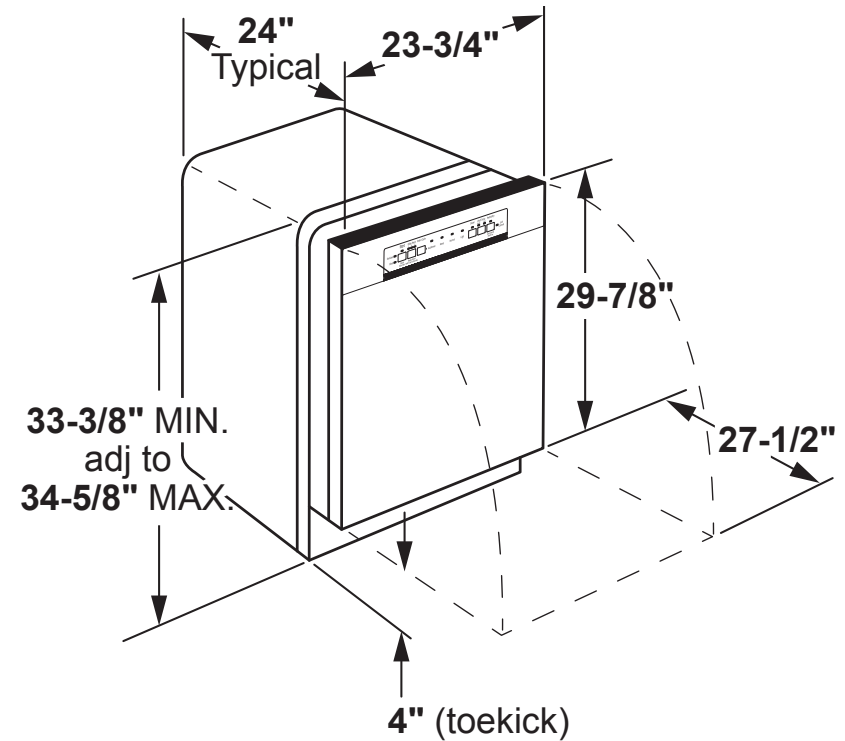

GDF550PGR/PMR/PSR

GE® Plastic Interior Dishwasher with Front Controls

DIMENSIONS AND INSTALLATION INFORMATION (IN INCHES)

ELECTRICAL RATING

Voltage AC.....	120
Hertz.....	60
Total connected load amperage.....	7.1
Calrod® heater watts max.....	800/500

For use on adequately wired 120-volt, 15-amp circuit having 2-wire service with a separate ground wire. This appliance must be grounded for safe operation.

INSTALLATION INFORMATION: Before installing, consult installation instructions packed with product for current dimensional data.