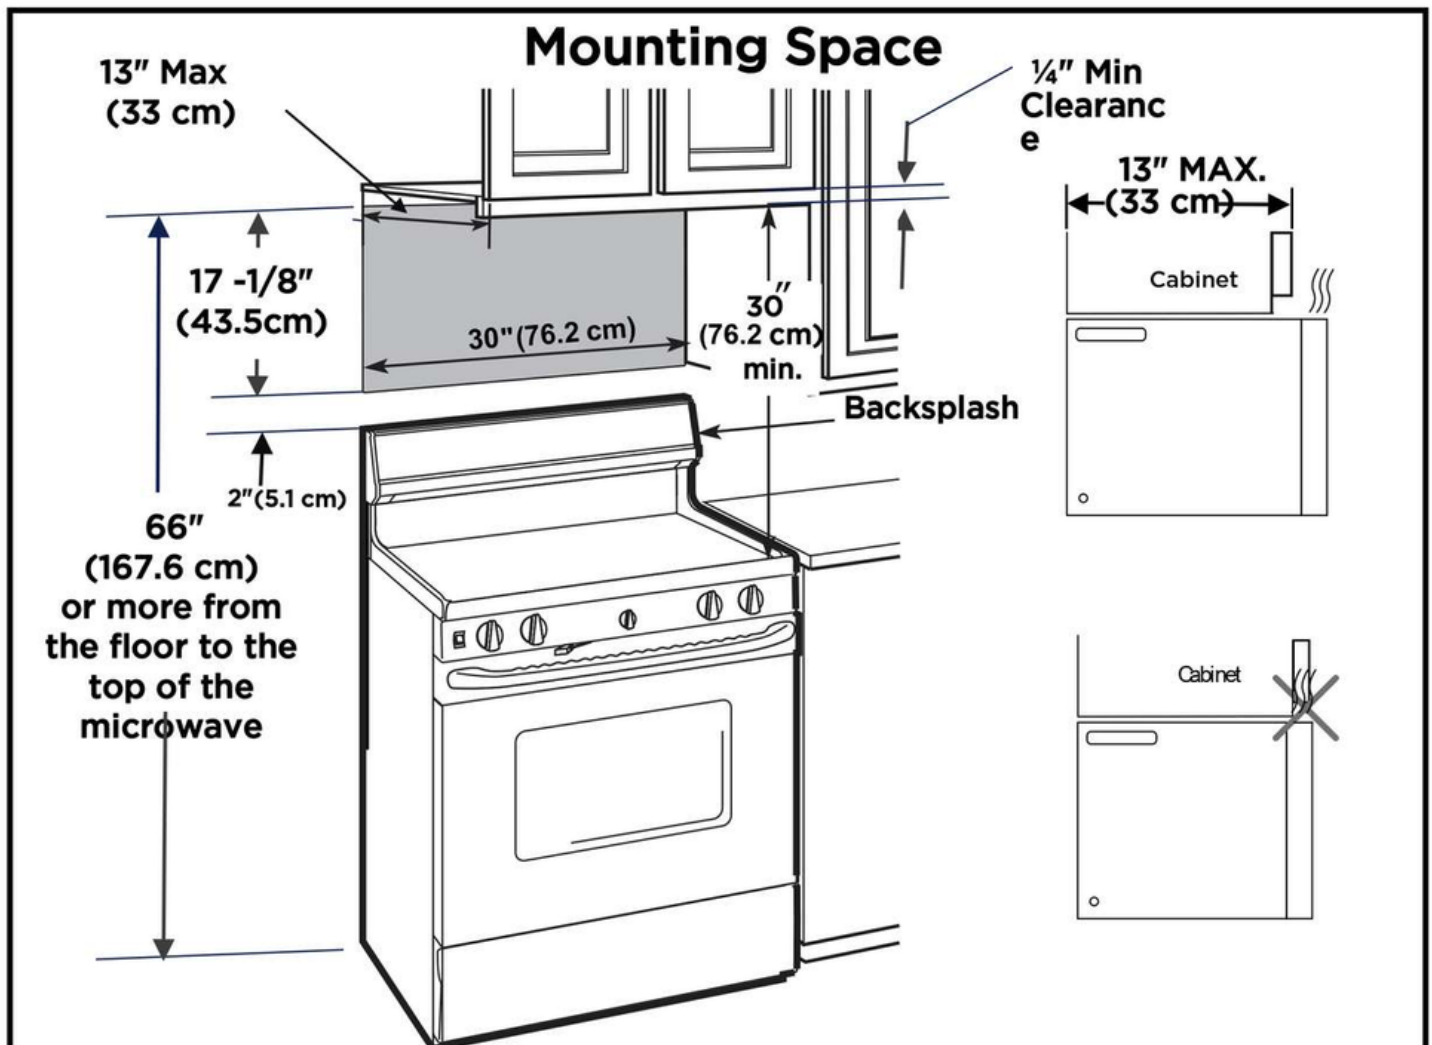

Dimensions and Volume

Height	17 1/8"
Width	30"
Depth	16 5/16"
Depth With Door 90° Open	44 15/16"
Microwave Interior Height	10 3/4"
Microwave Interior Width	21 5/16"
Microwave Interior Depth	14 3/4"
Microwave Capacity	1.9 Cu. Ft.

UL Listed	Yes
-----------	-----

Installation Diagram

- The space between the cabinets must be 30" (76.2 cm) wide and free of obstructions.
- If you are going to vent your microwave oven to the outside, see Hood Exhaust Section for exhaust duct preparation
- When installing the microwave oven beneath smooth, flat cabinets, be careful to follow the instructions on the top cabinet template for power cord clearance.
- As a guide to installation, see page 25 for Mounting Template Information.
- If the cabinet depth, including the cabinet doors, is more than 13", then the unit must be spaced out from wall using adequate materials supporting 150 lbs to allow proper top vent air exhaust/intake.