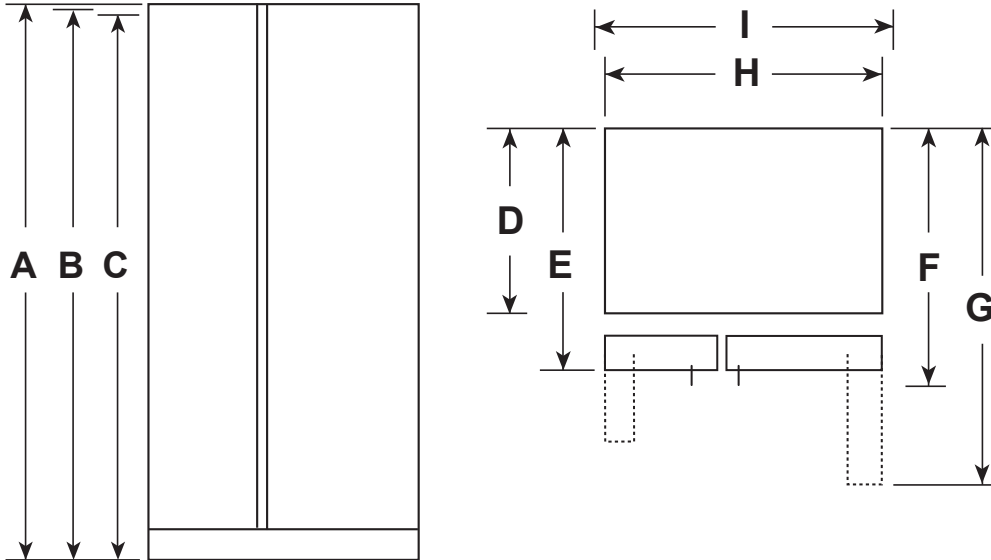

# GSS23GGP/GYP/GMP

GE® 23.0 Cu. Ft. Side-By-Side Refrigerator

## DIMENSIONS AND INSTALLATION INFORMATION (IN INCHES)

OVERALL DIMENSIONS	Height to top of hinge (in.) A	69-7/8
	Height to top of door (in.) B	69-5/8
	Height to top of case (in.) C	69
	Case depth without door (in.) D	28-1/2
	Case depth less door handle (in.) E	32-3/4
	Case depth with door handle (in.) F	34-3/4
	Depth with fresh food door open 90° (in.) G	50-1/2
	Width (in.) H	32-3/4
	Width with door open 90° inc. door handle (in.) I	42-1/4
AIR	Each side (in.)	1/8
	Top (in.)	1
	Back (in.)	2