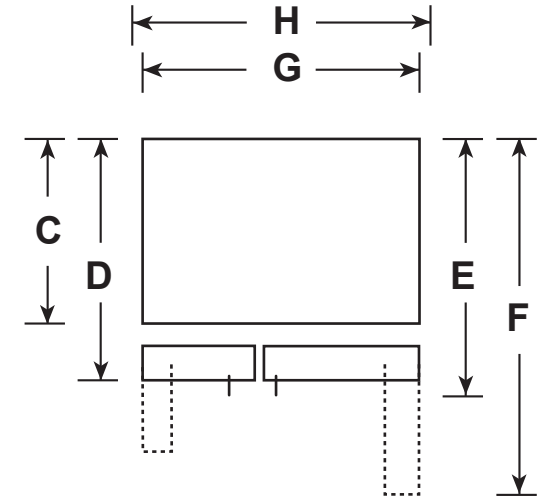

### DIMENSIONS AND INSTALLATION INFORMATION (IN INCHES)

OVERALL DIMENSIONS	Height to top of hinge (in.) <b>A</b>	69-1/2
	Height to top of case (in.) <b>B</b>	69
	Case depth without door (in.) <b>C</b>	28-1/4
	Case depth less door handle (in.) <b>D</b>	32-3/4
	Case depth with door handle (in.) <b>E</b>	34-3/4
	Depth with fresh food door open 90° (in.) <b>F</b>	50-1/2
	Width (in.) <b>G</b>	35-3/4
	Width with door open 90° with door handle (in.) <b>H</b>	42-1/4
AIR CLEARANCES	Each side (in.)	1/8
	Top (in.)	1
	Back (in.)	2

†Water hook-up fits in back air clearance when calculating installation depth.

If installed against a wall, allow clearance of 14-3/16" on freezer side to remove bin.

Clearance required to remove fresh food full-size pan without disassembling is 18-15/16".