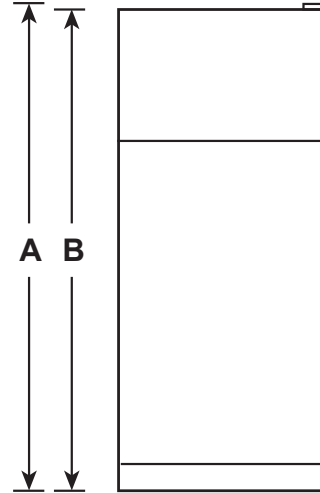

GTE18GMN/GSN/GTN

GE® ENERGY STAR® 17.5 Cu. Ft. Top-Freezer Refrigerator

DIMENSIONS AND INSTALLATION INFORMATION (IN INCHES)

OVERALL DIMENSIONS	Height to top of hinge (in.) A	67-3/8
	Height to top of case (in.) B	66-7/8
	Case depth without door (in.) C	26-3/4
	Case depth less door handle (in.) D	30-1/2
	Case depth with door handle (in.) E	32-5/8
	Depth with fresh food door open 90° (in.) F	57
	Width (in.) G	28
	Width with door open 90° with door handle (in.) H	30-5/8
AIR CLEARANCES	Each side (in.)	3/4
	Top (in.)	1
	Back (in.)	2

FRONT VIEW