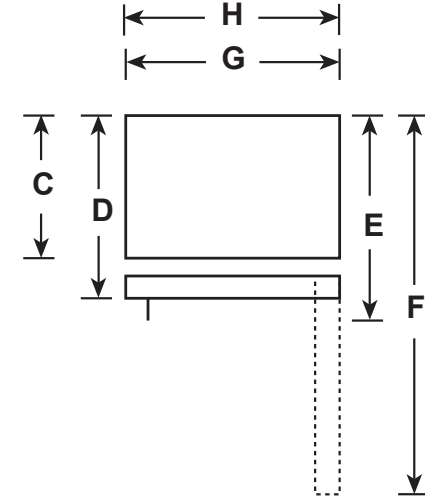

TOP VIEW

For answers to your Monogram, GE Café™ Series, GE Profile™ Series or GE Appliances product questions, visit our website at geappliances.com or call GE Answer Center® Service, 800.626.2000.

Listed by
Underwriters
Laboratories

As an ENERGY STAR® partner, GE has determined that this product meets the ENERGY STAR guidelines for energy efficiency.