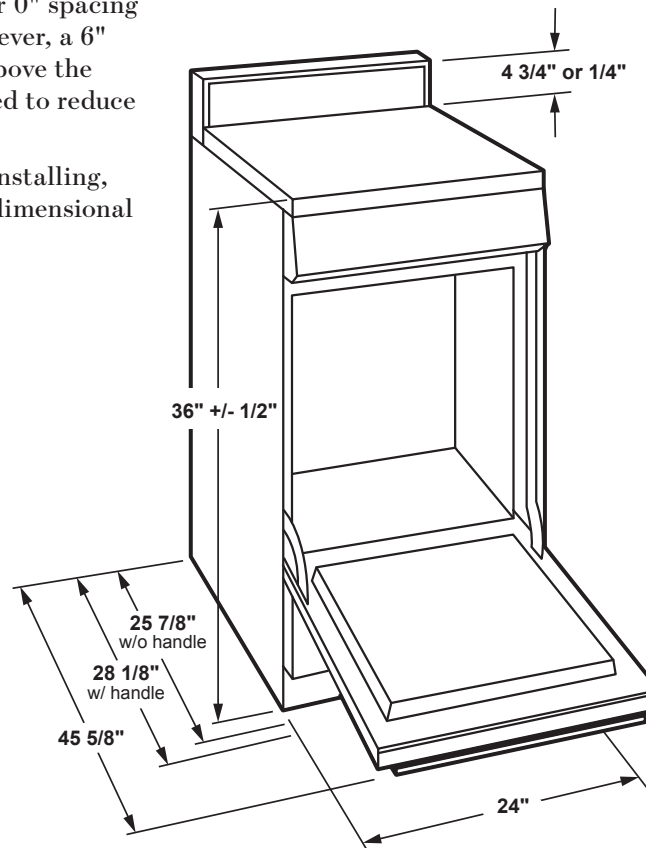

JAS640RMSS

GE® 24" Standard Clean Free-Standing Electric Range

DIMENSIONS AND INSTALLATION INFORMATION (IN INCHES)

RECEPTACLE LOCATIONS

Locally approved flexible service cord or conduit must be used because terminals are not accessible after range installation. See shaded area in drawing for location of electrical outlet box. Recommended outlet locations allow range to be installed directly against wall.

NOTE: This appliance has been approved for 0" spacing to adjacent surfaces above the cooktop. However, a 6" minimum spacing to surfaces less than 15" above the cooktop and adjacent cabinet is recommended to reduce exposure to steam, grease splatter and heat.

INSTALLATION INFORMATION: Before installing, consult installation instructions for current dimensional data and additional requirements.

KW RATING	
240V	12.1
208V	10.5
BREAKER SIZE	
240V	40 Amps†
208V	40 Amps†

†**NOTE:** Check local codes for required breaker size.