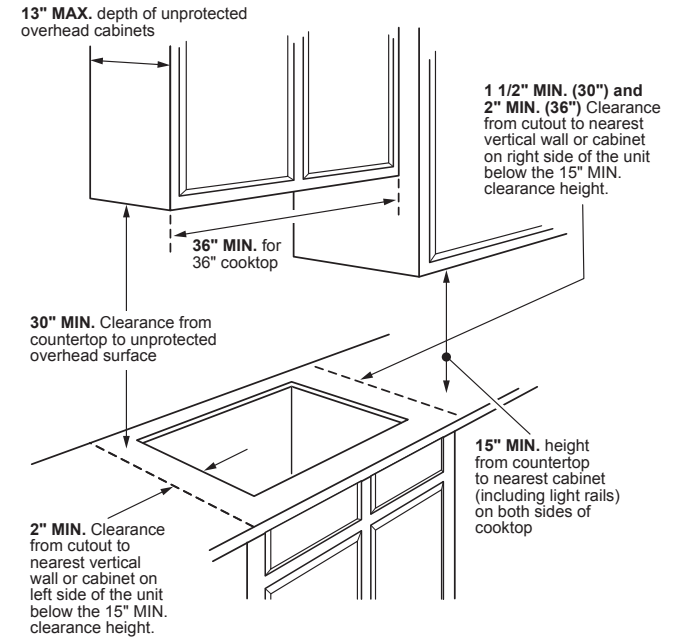

INSTALLATION ABOVE A WALL OVEN

VOLTAGE (60HZ AC)	240V	208V
CONNECTED LOAD (MAX.)	9.3kW	7.0kW
CURRENT DRAW (MAX.)	38.8 Amps	33.6 Amps
RECOMMENDED CIRCUIT BREAKER*	40 Amps	40 Amps

*NOTE: Check local codes for required breaker size.

For answers to your Monogram, GE Café™, GE Profile™ or GE Appliances product questions, visit our website at geappliances.com or call GE Answer Center® Service, 800.626.2000.