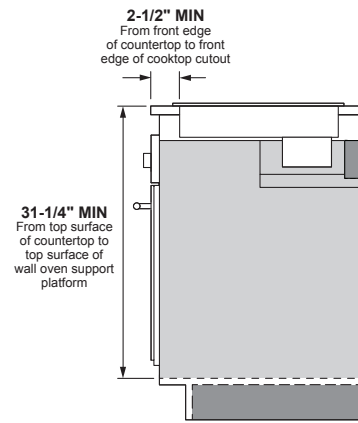

INSTALLATION ABOVE A WALL OVEN

VOLTAGE (60HZ AC)	240V	208V
CONNECTED LOAD (MAX.)	9.3kW	7.0kW
CURRENT DRAW (MAX.)	38.8 Amps	33.6 Amps
RECOMMENDED CIRCUIT BREAKER*	40 Amps	40 Amps

*NOTE: Check local codes for required breaker size.

For answers to your Monogram, GE Café™, GE Profile™ or GE Appliances product questions, visit our website at geappliances.com or call GE Answer Center® Service, 800.626.2000.