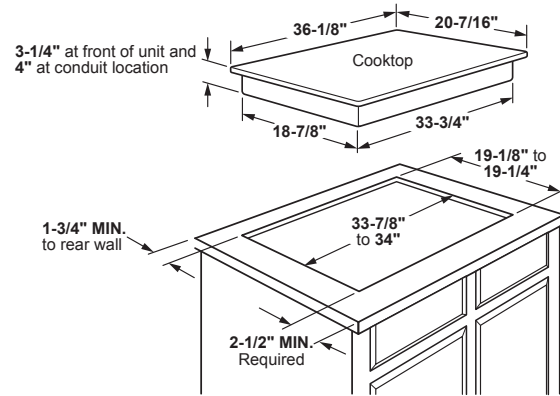

JEP5036DT

GE 36" Built-In Knob Control Electric Cooktop

DIMENSIONS AND INSTALLATION INFORMATION (IN INCHES)

IMPORTANT: Requires a 5" free area between the bottom of the cooktop to any combustible material, i.e., shelving. Free area not required when installing wall oven underneath cooktop. Refer to installation instructions. Requires a 15" minimum from cooktop to adjacent overhead cabinets. Units are furnished with a 48" flexible armored cable.

NOTE: 36" Ribbon cooktops are approved for use over select GE 30" Single Wall Ovens and Warming Drawers. Refer to cooktop and wall oven/warming drawer installation instructions packed with product for current dimensional data. If installed with a GE Telescopic Downdraft System, consult both the cooktop and downdraft installation instructions packed with product before installing. Cooktop gas/electric supply may need to be re-routed to install downdraft. The countertop cutout requires 23-1/2" minimum flat countertop surface and 25" minimum total countertop depth. In addition, other clearances to front edge of the countertop must be considered.

Before installing, consult installation instructions packed with product for current dimensional data.

APPROXIMATE COOKING DIMENSIONS

To insure accuracy, it is best to make a template when cutting the opening in the counter