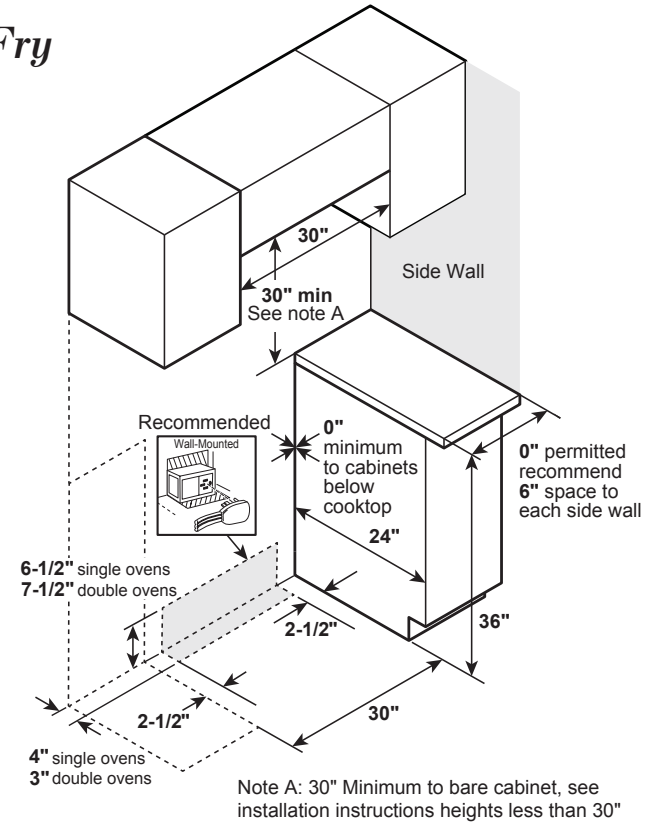

For answers to your Monogram, GE Café™, GE Profile™ or GE Appliances product questions, visit our website at geappliances.com or call GE Answer Center® Service, 800.626.2000.

Specification Revised 7/20