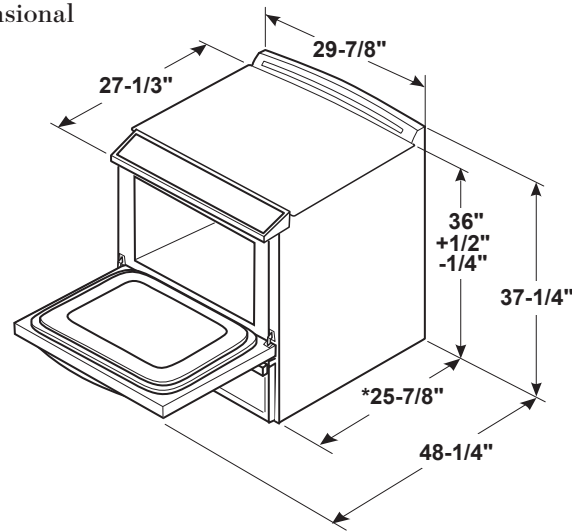

JS760BP/DP/EP/SP/FP

GE® 30" Slide-In Electric Convection Range with No Preheat Air Fry

DIMENSIONS AND INSTALLATION INFORMATION (IN INCHES)

RECEPTACLE LOCATIONS: Locally approved flexible service cord or conduit must be used because terminals are not accessible after range installation. See shaded area in drawing for location of electrical outlet box. Recommended outlet locations allow range to be installed directly against rear wall.

NOTE: This appliance has been approved for 0" spacing to adjacent surfaces above the cooktop. However, a 6" minimum spacing to surfaces less than 15" above the cooktop and adjacent cabinet is recommended to reduce exposure to steam, grease splatter and heat.

INSTALLATION INFORMATION: Before installing, consult installation instructions for current dimensional data and additional requirements

KW RATING	
240V	13.6
208V	10.2
BREAKER SIZE	
240V	40 Amps†
208V	40 Amps†

†NOTE: Check local codes for required breaker size.

*Depth including door handle is approximately 28-1/4".