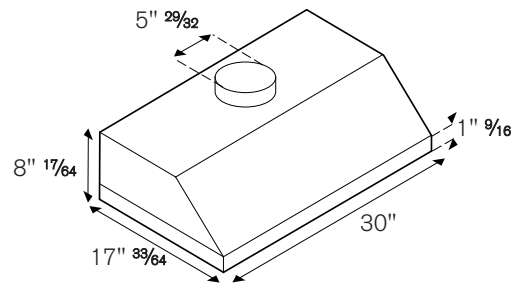

ACCESSORIES

Medium duct cover	code 901263
Narrow duct cover	code 901262
Full width duct cover	code 901266
Duct cover for ceiling height 8-10 ft	code 901281

INSTALLATION INSTRUCTIONS

Bertazzoni recommends to operate the appliance after it has been installed in a cabinet. For further installation instructions refer to the installation manual.