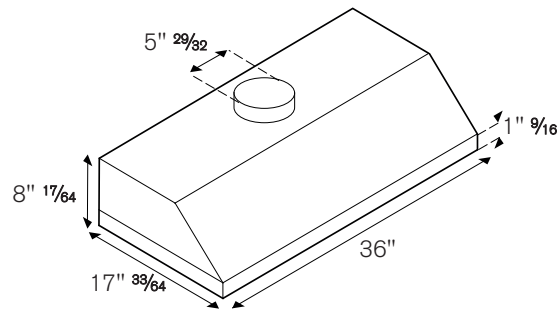

BERTAZZONI PROFESSIONAL SERIES

36" UNDERMOUNT CANOPY HOOD KU36 PRO 1 XV

FEATURES

Hood finishing	stainless steel
Motor	1
Speed	3
Hood control	slider
Halogen lights	2
Filters	aluminum mesh
Max extraction power	400 CFM

TECHNICAL SPECIFICATIONS

Voltage, frequency	120 V, 60Hz
Max Amp Usage, power rating	3.3 A - 400 W
Certification	UL
Warranty	2 years parts and labor

ACCESSORIES

Medium duct cover	code 901263
Narrow duct cover	code 901262
Full width duct cover	code 901266
Duct cover for ceiling height 8-10 ft	code 901281

INSTALLATION INSTRUCTIONS

Bertazzoni recommends to operate the appliance after it has been installed in a cabinet. For further installation instructions refer to the installation manual.

Disclaimer: while every effort has been made to insure the accuracy of the information contained in this brochure, Fratelli Bertazzoni reserves the right to change any part of the information at any time without notice.

Fratelli Bertazzoni, Bertazzoni and the winged wheel brand icon are registered trademarks of Bertazzoni Spa.