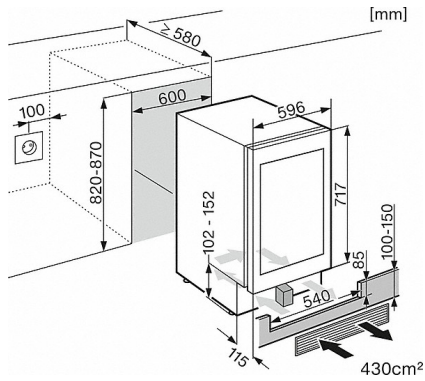

KWT 6322 UG

Built-under wine storage unit with FlexiFrame and Push2open for greater versatility and top-quality design.

KWT6312UGS, KWT6322UG, KWT6322UG edt/cs
(installation drawings)