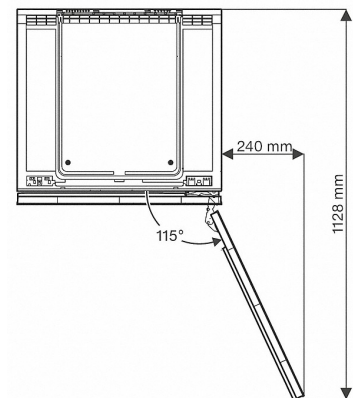

EAN: 4002515539699 / material number: 10028620

Appliance category	
Wine storage unit	•
Construction type	
Built-in	•
Built-in integrated	•
Built-in built-under	•
Door hinge side	right
Convertible hinging	•
Can be installed side-by-side	•
Design	
Front color	Glass door
Type of lighting	LED
Control panel	
DynaCool	•
SoftClose door closing damper	•
Push2open	•
No. of wooden shelves	4
Flexible wooden shelves FlexiFrame	3
Low vibration storage	•
Control	
Electronic temperature display and control	TouchControl
No. of temperature zones	2
Safety	
Lock function	•
Acoustic door alarm	•
Acoustic temperature alarm	•
Technical data	
Appliance width in in.(mm)	23 5/8 (597)
Appliance height in in.(mm)	32 3/8 (820)
Appliance depth in in.(mm)	22 3/4 (577)
Weight in lbs.(kg)	109 (49)
Wine conditioning zone volume in l	94
No. of 0.75 l Bordeaux bottles that can be stored	34 bottles
Current consumption in milliampere (mA)	2,000
Voltage in V	115
Fuse rating in A	10
Wire length in ft (m)	7 (2.4)
Standard accessories	
Active AirClean filter	•

KWT 6322 UG

Built-under wine storage unit with FlexiFrame and Push2open for greater versatility and top-quality design.

KWT6312UGS, KWT6322UG, KWT6322UG edt/cs
(installation drawings)

KWT6312UGS, KWT6322UG, KSK6300, Side by Side
(installation drawings)

KWT6322UG, KWT6322UG edt/cs, Interior dimensions
(Installation drawings)

KWT6312UGS, KWT6322UG, KWT6322UG edt/cs
(installation drawings)