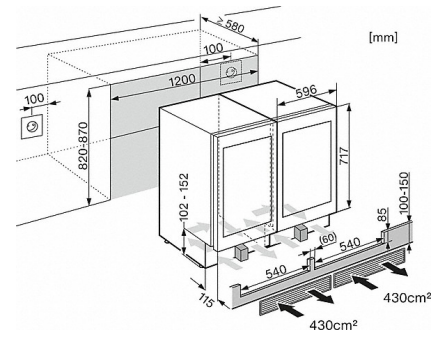

EAN: 4002515539699 / material number: 10028620

Appliance category	
Wine storage unit	•
Construction type	
Built-in	•
Built-in integrated	•
Built-in built-under	•
Door hinge side	right
Convertible hinging	•
Can be installed side-by-side	•
Design	
Front color	Glass door
Type of lighting	LED
Control panel	
DynaCool	•
SoftClose door closing damper	•
Push2open	•
No. of wooden shelves	4
Flexible wooden shelves FlexiFrame	3
Low vibration storage	•
Control	
Electronic temperature display and control	TouchControl
No. of temperature zones	2
Safety	
Lock function	•
Acoustic door alarm	•
Acoustic temperature alarm	•
Technical data	
Appliance width in in.(mm)	23 5/8 (597)
Appliance height in in.(mm)	32 3/8 (820)
Appliance depth in in.(mm)	22 3/4 (577)
Weight in lbs.(kg)	109 (49)
Wine conditioning zone volume in l	94
No. of 0.75 l Bordeaux bottles that can be stored	34 bottles
Current consumption in milliampere (mA)	2,000
Voltage in V	115
Fuse rating in A	10
Wire length in ft (m)	7 (2.4)
Standard accessories	
Active AirClean filter	•

KWT 6322 UG

Built-under wine storage unit with FlexiFrame and Push2open for greater versatility and top-quality design.

KWT6312UGS, KWT6322UG, KWT6322UG edt/cs
(installation drawings)

KWT6312UGS, KWT6322UG, KSK6300, Side by Side
(installation drawings)