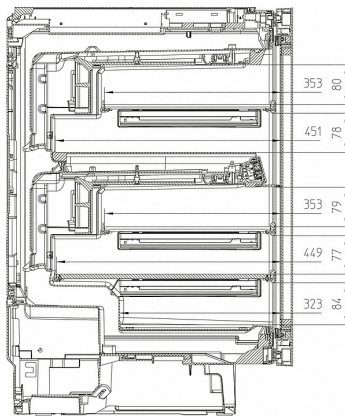

EAN: 4002515539699 / material number: 10028620

Appliance category	
Wine storage unit	•
Construction type	
Built-in	•
Built-in integrated	•
Built-in built-under	•
Door hinge side	right
Convertible hinging	•
Can be installed side-by-side	•
Design	
Front color	Glass door
Type of lighting	LED
Control panel	
DynaCool	•
SoftClose door closing damper	•
Push2open	•
No. of wooden shelves	4
Flexible wooden shelves FlexiFrame	3
Low vibration storage	•
Control	
Electronic temperature display and control	TouchControl
No. of temperature zones	2
Safety	
Lock function	•
Acoustic door alarm	•
Acoustic temperature alarm	•
Technical data	
Appliance width in in.(mm)	23 5/8 (597)
Appliance height in in.(mm)	32 3/8 (820)
Appliance depth in in.(mm)	22 3/4 (577)
Weight in lbs.(kg)	109 (49)
Wine conditioning zone volume in l	94
No. of 0.75 l Bordeaux bottles that can be stored	34 bottles
Current consumption in milliampere (mA)	2,000
Voltage in V	115
Fuse rating in A	10
Wire length in ft (m)	7 (2.4)
Standard accessories	
Active AirClean filter	•

KWT 6322 UG

Built-under wine storage unit with FlexiFrame and Push2open for greater versatility and top-quality design.

KWT6312UGS, KWT6322UG, KWT6322UG edt/cs
(installation drawings)

KWT6312UGS, KWT6322UG, KSK6300, Side by Side
(installation drawings)

KWT6322UG, KWT6322UG edt/cs, Interior dimensions
(Installation drawings)

KWT6312UGS, KWT6322UG, KWT6322UG edt/cs
(installation drawings)