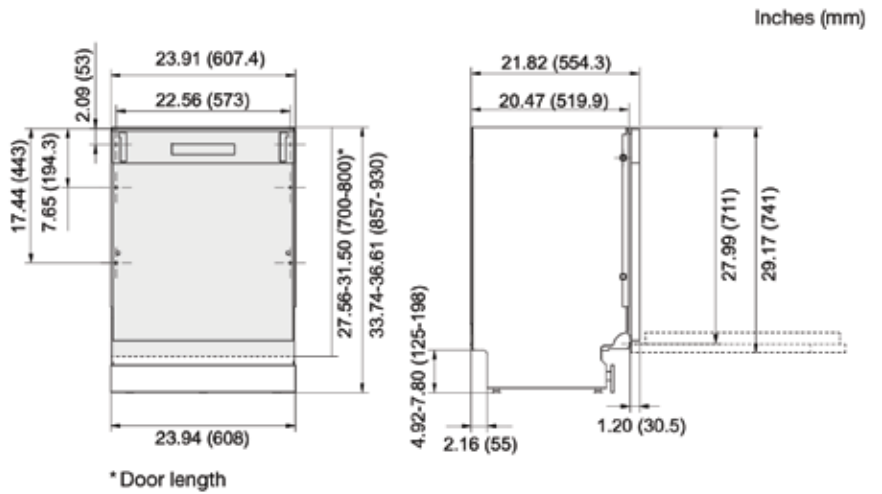

24" TALL TUB W/ 3RD RACK, PANEL READY, TOP CONTROL DISHWASHER

BREDA

LUDWT30250

Controls

Control Type	Electronic Touch
Position	Top
Program Indicator	LED White Display

Style

Door Type	Fully Integrated
Finish	Panel Ready w/ Optional Door

Main Features

Place Settings	17
Tub Material	Stainless Steel
Brushless DC Motor	Yes
Wash Programs	6
AquaStop System	Yes
Water Diverter Valve	Yes
Water Sensor	Yes
Drying System	Total Dry (AutoOpen Door)
Concealed Heating Element	Yes
Status Light	Yes (on floor)
Noise Level	43 dBA

Functions

Delay Wash	Yes (Up to 24 hours)
Speed Wash	Yes
NSF	Yes

Programs

Number of Programs	6
Program 1	Normal
Program 2	Heavy
Program 3	Auto
Program 4	Quick
Program 5	Rinse
Program 6	Pots & Pans

Nominal dimensions. Actual measurements may vary.

Rack System

Height Adjustable Upper Rack	Yes
Upper Rack Glide System	Ball Bearing
Upper Rack Glass Holders	Fixed
Upper Rack Cup Holders	Flexible
Third Rack	Yes
Cutlery Basket	Yes
Knife Holder	Yes

Dimensions & Weight

Height	33.74" to 36.61"
Width	23.46"
Depth	20.47"
Cutout Height	33.74" to 36.61"
Cutout Width	Min. 23.91"
Cutout Depth	Min. 21.82"
Weight	83 lbs.

Installation

Drain Hose	Included - 8 Ft.
Water Inlet Hose	Stainless Steel Braided
Electrical Connection	Standard Plug Included
Adjustable Feet	Included

Environmental Standards

Energy Star Qualified	Yes
Energy Consumption	199 kWh / Year
Water Consumption	3.4 Gallons / Cycle

Warranty

Parts and Labor	2 Years
Stainless Steel Tub	Lifetime