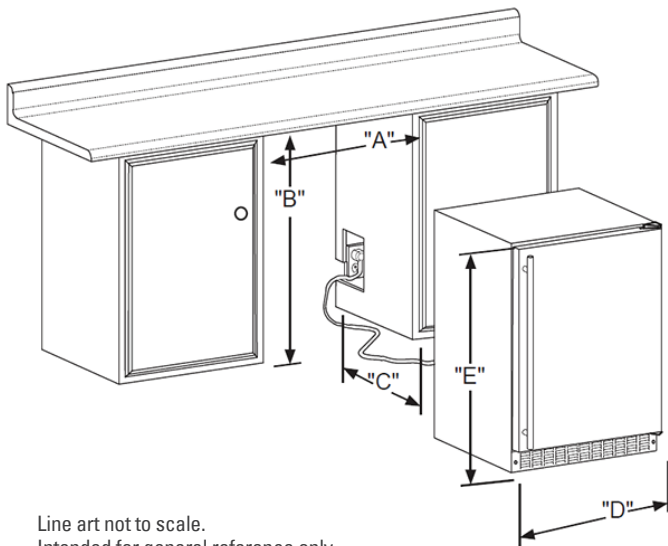

Convenient Controls

- On/Off switch within quick reach at the front of the unit

Fit & Finish

- Compact, low profile height allows for countertop and universal installation applications
- Easy to clean arctic white interior
- Reversible door allows for right or left swing for adaptable installation
- Black toe kick and four leveling legs

H: 24 3/4" W: 13 15/16" D: 17" (with handle)

Line art not to scale.
Intended for general reference only.

Rough In Dimensions

"A"	"B"	"C"
14-3/16"	25-1/16"	18-1/2"
(36 CM)	(63.7 CM)	(47 CM)

Cabinet Dimensions

"D"	"E"	"F"	"G"	"H"	"J"
13-15/16"	24-3/4"	17"	18-11/16"	24-3/4"	16-5/8"
(35.4 CM)	(62.9 CM)	(43.2 CM)	(47.5 CM)	(62.87 CM)	(42.3 CM)

Capacity	12 lbs Crescent Ice Storage
Control Type	On/Off Switch
Sabbath Mode	No
Handle Style	Slim
Hinge Type	Reversible
Toe Grille Finish	Black