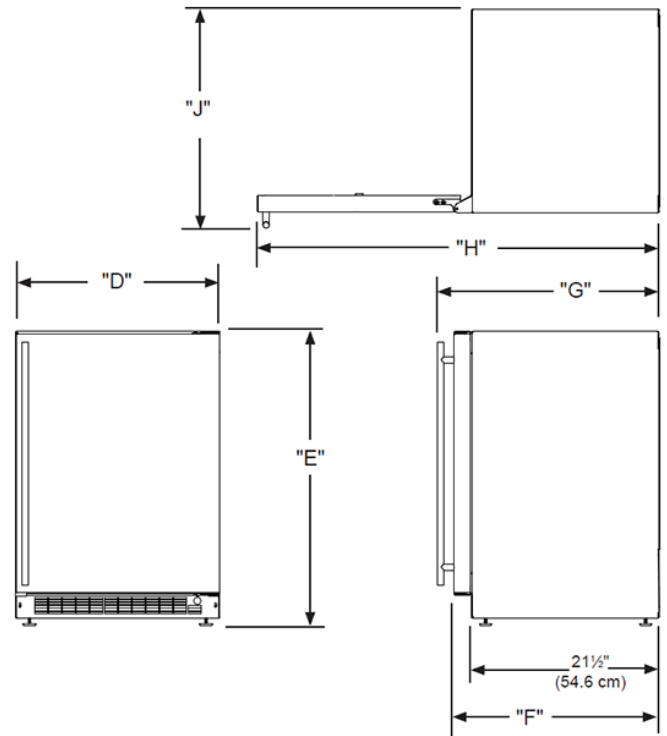

H: 24 3/4" W: 13 15/16" D: 17" (with handle)

Line art not to scale.
Intended for general reference only.

Rough In Dimensions

"A"	"B"	"C"
14-3/16"	25-1/16"	18-1/2"
(36 CM)	(63.7 CM)	(47 CM)

Cabinet Dimensions

"D"	"E"	"F"	"G"	"H"	"J"
13-15/16"	24-3/4"	17"	18-11/16"	24-3/4"	16-5/8"
(35.4 CM)	(62.9 CM)	(43.2 CM)	(47.5 CM)	(62.87 CM)	(42.3 CM)

Capacity	12 lbs Crescent Ice Storage
Control Type	On/Off Switch
Sabbath Mode	No
Handle Style	Slim
Hinge Type	Reversible
Toe Grille Finish	Black