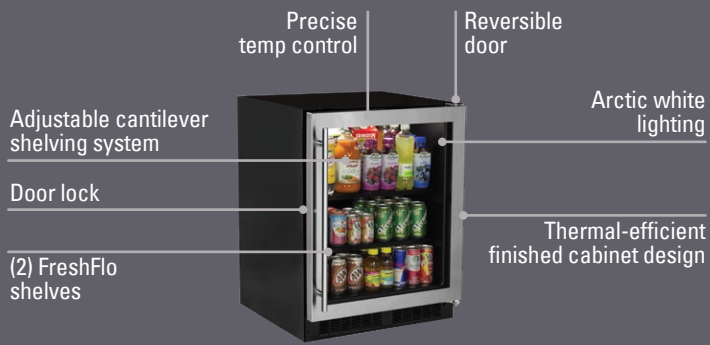

H: 31 1/8" W: 23 7/8" D: 25 21/32" (with handle)