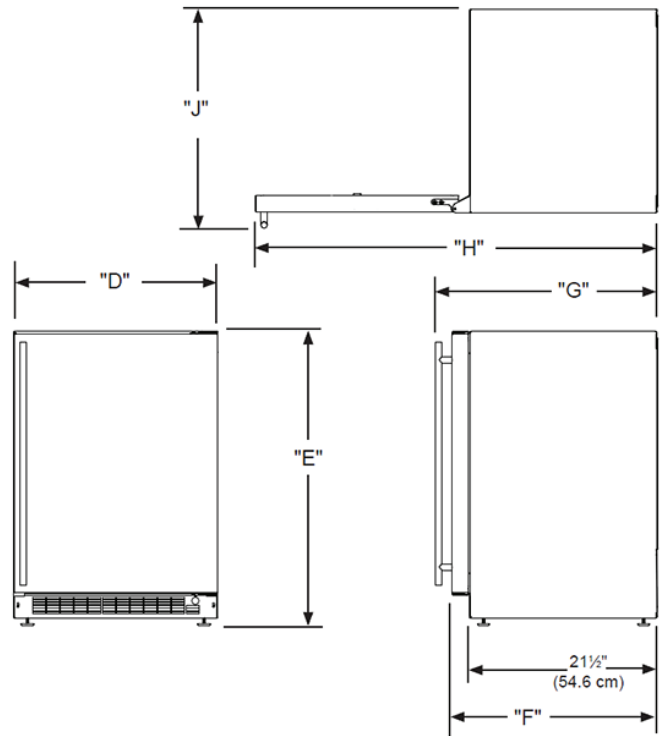

DOOR STYLE

MODEL NUMBER

Stainless Steel Frame Glass

MARE124-SG31A

Solid Stainless Steel

MARE124-SS31A

H: 31 1/8" W: 23 7/8" D: 25 21/32" (with handle)

Rough In Dimensions

"A"	"B"	"C"
24"	34-1/4" to 35-1/4"	24"
(61 CM)	(87 CM to 89.5 CM)	(61 CM)

Cabinet Dimensions

"D"	"E"	"F"	"G"	"H"	"J"
23-7/8"	33-5/8" TO 34-5/8"	23-5/8"	25-21/32"	47-3/4"	26-1/2"
(60.7 CM)	(85.4 CM TO 87.9 CM)	(60 CM)	(65.2 CM)	(146.6 CM)	(67.3 CM)