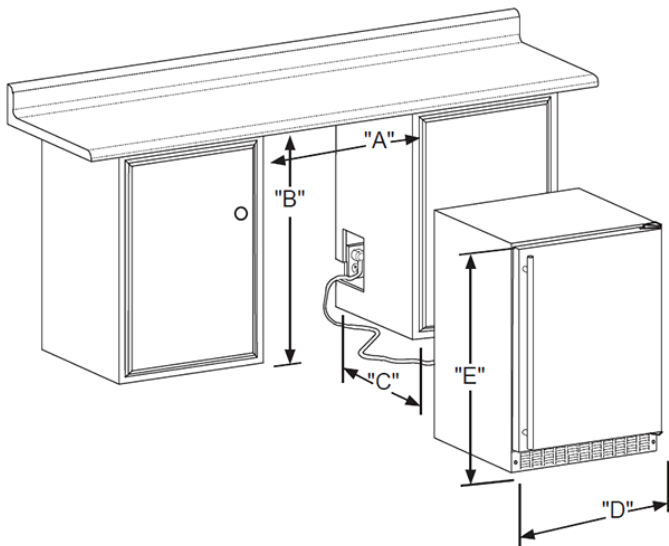

Warranty

- 1-year parts and labor warranty and 5-year sealed system parts warranty

Get maximum beverage storage at ADA height for universal installation applications with this high-capacity Marvel Low Profile Beverage Center. It features two full-depth, perforated cantilevered shelves to efficiently circulate cold air - capable of storing 95 12-oz cans or 18 wine bottles.

DOOR STYLE

MODEL NUMBER

Stainless Steel Frame Glass

MARE124-SG31A

Solid Stainless Steel

MARE124-SS31A

H: 31 1/8" W: 23 7/8" D: 25 21/32" (with handle)

Rough In Dimensions

"A"	"B"	"C"
24"	34-1/4" to 35-1/4"	24"
(61 CM)	(87 CM to 89.5 CM)	(61 CM)

Cabinet Dimensions

"D"	"E"	"F"	"G"	"H"	"J"
23-7/8"	33-5/8" TO 34-5/8"	23-5/8"	25-21/32"	47-3/4"	26-1/2"
(60.7 CM)	(85.4 CM TO 87.9 CM)	(60 CM)	(65.2 CM)	(146.6 CM)	(67.3 CM)