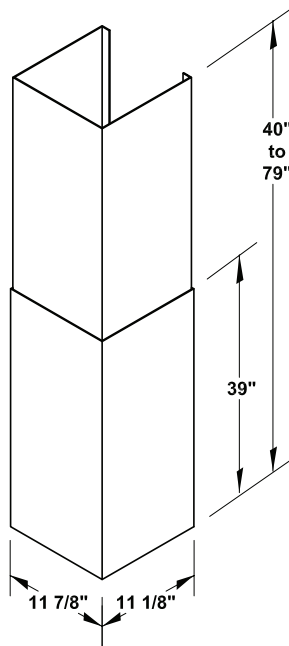

EASY INSTALLATION

- Installs easily in standard size cabinet openings
- Exhausts out the top with a 7" round discharge

MVWHS636BG

MODEL NUMBER

- MVWHS636BG – 36"W. Wall Hood Slim Design - Stainless Steel with Black Glass front

6 SERIES WALL HOOD SLIM DESIGN

Viking 6 Series – MVWHS

HOOD DIMENSIONS

DIMENSIONS			
Model	Width	CFM	Duct Opening
MVWHS636	36"	390	7"

DUCT COVERS

Standard
(shipped with product)

Accessory MVDC636SS
(sold separately)