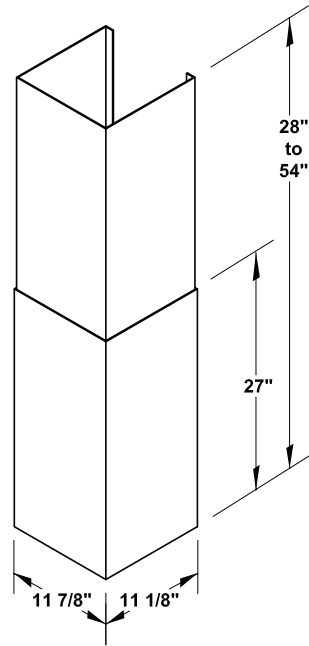

EASY INSTALLATION

- Installs easily in standard size cabinet openings
- Exhausts out the top with a 7" round discharge

MVWHS636BG

MODEL NUMBER

- MVWHS636BG – 36"W. Wall Hood Slim Design - Stainless Steel with Black Glass front

6 SERIES WALL HOOD SLIM DESIGN

Viking 6 Series – MVWHS

HOOD DIMENSIONS

DIMENSIONS			
Model	Width	CFM	Duct Opening
MVWHS636	36"	390	7"

DUCT COVERS

Standard
(shipped with product)

Accessory MVDC636SS
(sold separately)