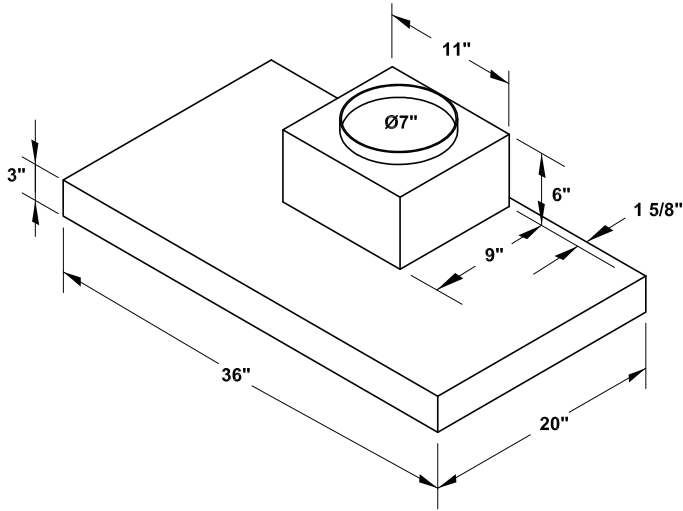

6 SERIES WALL HOOD SLIM DESIGN

Viking 6 Series – MVWHS

HOOD DIMENSIONS

DIMENSIONS			
Model	Width	CFM	Duct Opening
MVWHS636	36"	390	7"

DUCT COVERS

Standard
(shipped with product)

Accessory MVDC636SS
(sold separately)