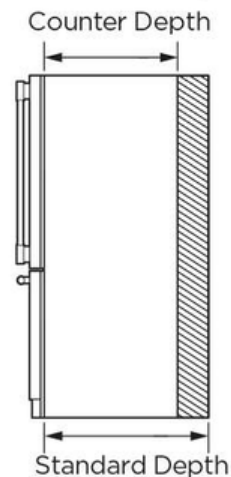

Frigidaire Professional

27.8 Cu. Ft. French Door Counter-Depth Refrigerator

PRFS2883AF

Version : 01/22

Standard Refrigerator Depth vs. Counter Depth

Note: For planning purposes only. Always consult local and national electric, gas and plumbing codes.

Refer to Product Installation Guide for detailed installation instructions on the web at frigidaire.com / frigidaire.ca

Specifications subject to change. Accessories information available on the web at frigidaire.com / frigidaire.ca

USA • 10200 David Taylor Drive • Charlotte, NC 28262 • 1-800-FRIGIDAIRE • frigidaire.com

CANADA • 5855 Terry Fox Way • Mississauga, ON L5V 3E4 • 1-800-265-8352 • frigidaire.ca