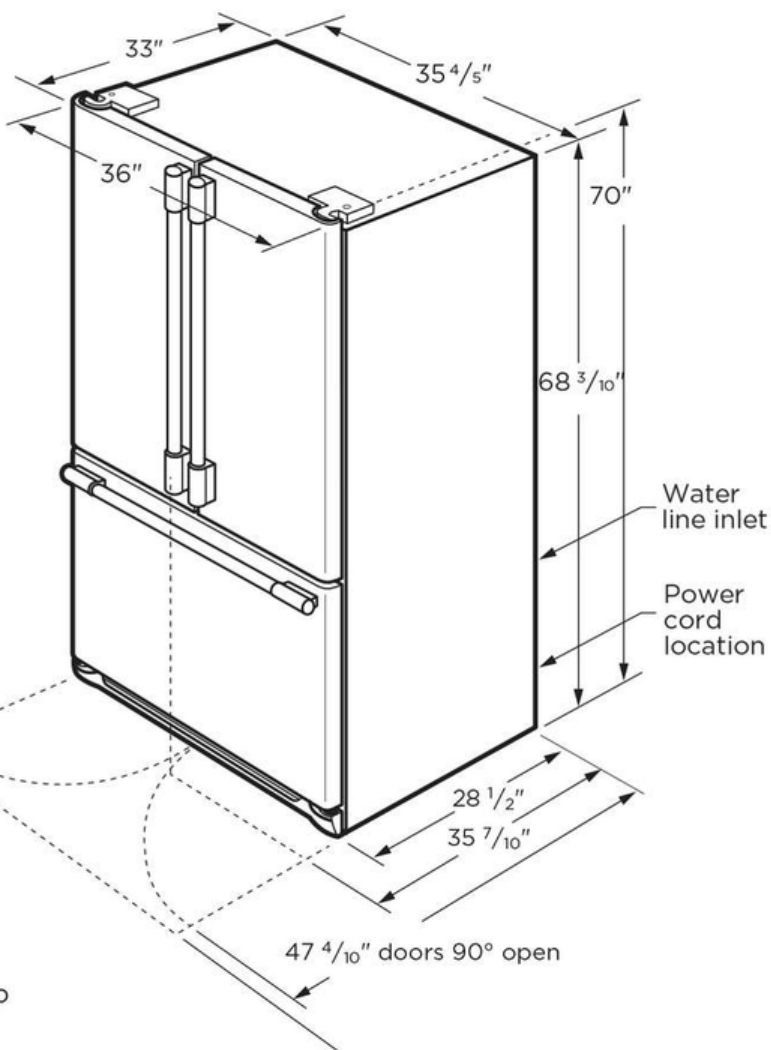

PRFS2883AF

Version : 01/22

Standard Refrigerator Depth vs. Counter Depth

Note: For planning purposes only. Always consult local and national electric, gas and plumbing codes.

Refer to Product Installation Guide for detailed installation instructions on the web at frigidaire.com / frigidaire.ca