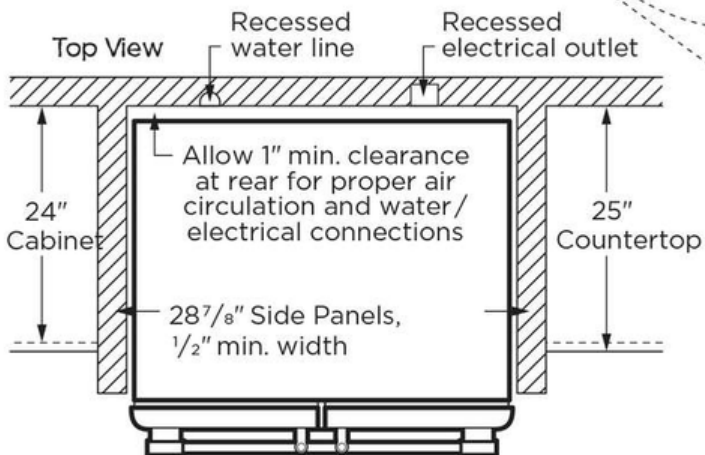

PRFS2883AF

Version : 01/22

Standard Refrigerator Depth vs. Counter Depth

Note: For planning purposes only. Always consult local and national electric, gas and plumbing codes.

Refer to Product Installation Guide for detailed installation instructions on the web at frigidaire.com / frigidaire.ca