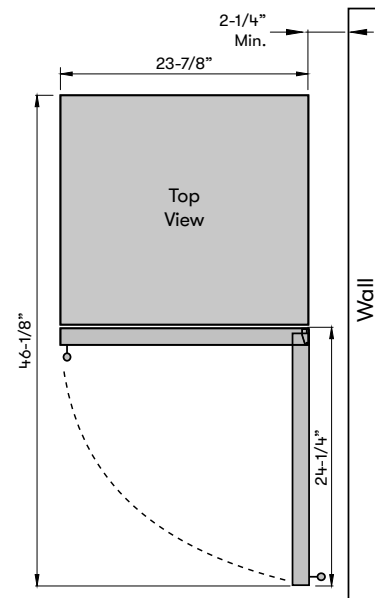

Active Cooling Technology
An on-board computer controls active cooling fans to provide temperature stability and even cooling

3-Color LED Lighting
Available in Cloud White, Deep Blue and Amber

MODEL	
Dual Zone Wine Cooler	PRW24C02BG
Size	
Dimensions	24" 23-7/8"W x 33-7/8"H x 23-5/8"D
Weight	128lbs.
Installation Type	Compact / Built-in / Freestanding
Refrigerant Type	R600a
FEATURES	
Capacity	45 bottles (750 ml)
Volume	5.2 cu/ft
Temperature Range	40° - 65° F (both zones)
Sound Level	39 dBA
Door Finish	304-grade Stainless + Glass
Cabinet Finish	Black
Interior Finish	Black
Field-Reversible Door	Yes
Door Glass	Dual-pane, Low-e Argon-filled*
Shelving	5 full-extension, black wood racks w/ stainless trim
Controls	Electronic Capacitive Touch
Lighting	3-Color LED Cloud White, Deep Blue, Amber
Door Open Alarm	Yes, after 3 minutes
Sabbath Mode	Yes
Air Filtration	Yes, w/ carbon filter
PreciseTemp™	Yes
Active Cooling Technology	Yes
Vibration Dampening System	Yes
AC POWER	
	115V, 60Hz at Max. 1.0A
OPTIONAL ACCESSORIES	
Pro Handle Kit	PRHAN-C001
WARRANTY	
	2 years parts, 5 years compressor 1 year labor