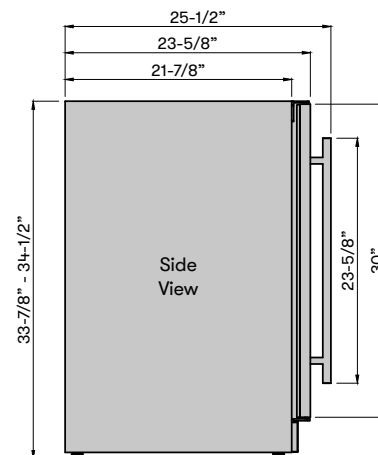

Active Cooling Technology
An on-board computer controls active cooling fans to provide temperature stability and even cooling

3-Color LED Lighting
Available in Cloud White, Deep Blue and Amber

MODEL	
Dual Zone Wine Cooler	PRW24C02BG
Size	
Dimensions	24" 23-7/8"W x 33-7/8"H x 23-5/8"D
Weight	128lbs.
Installation Type	Compact / Built-in / Freestanding
Refrigerant Type	R600a
FEATURES	
Capacity	45 bottles (750 ml)
Volume	5.2 cu/ft
Temperature Range	40° - 65° F (both zones)
Sound Level	39 dBA
Door Finish	304-grade Stainless + Glass
Cabinet Finish	Black
Interior Finish	Black
Field-Reversible Door	Yes
Door Glass	Dual-pane, Low-e Argon-filled*
Shelving	5 full-extension, black wood racks w/ stainless trim
Controls	Electronic Capacitive Touch
Lighting	3-Color LED Cloud White, Deep Blue, Amber
Door Open Alarm	Yes, after 3 minutes
Sabbath Mode	Yes
Air Filtration	Yes, w/ carbon filter
PreciseTemp™	Yes
Active Cooling Technology	Yes
Vibration Dampening System	Yes
AC POWER	
	115V, 60Hz at Max. 1.0A
OPTIONAL ACCESSORIES	
Pro Handle Kit	PRHAN-C001
WARRANTY	
	2 years parts, 5 years compressor 1 year labor