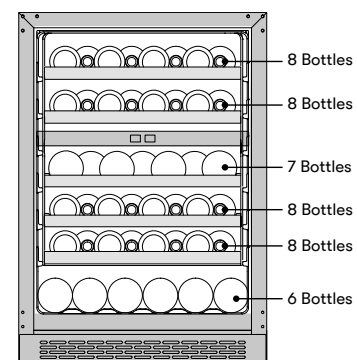

ZEPHYR

ZEPHYRONLINE.COM

Easily stores Pinot Noir and Chardonnay bottles

Optional Pro Handle

How Presrv™ Stands Out:

PreciseTemp™
Multiple internal sensors help maintain accurate temperatures

Vibration Dampening System
Noise and vibration is reduced to minimize wine disturbance

DID YOU KNOW?

Easily stores large diameter bottles such as Pinot Noir, Chardonnay, and Champagne on the designated 7 bottle capacity rack.

Transforming the Kitchen through Design, Discovery, and Care

Specifications subject to change, check zephyronline.com for up-to-date information.
Zephyr | 2277 Harbor Bay Parkway, Alameda, CA 94502 | 888.880.8368