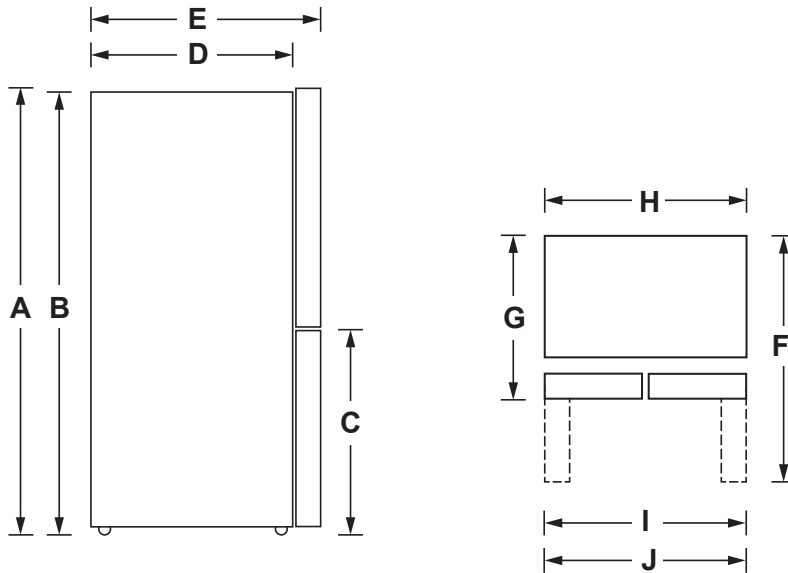

16.4 Cu. Ft. Quad Door Refrigerator

QHE16HYPFS

Haier

Product Technical Illustration

Overall Height (in.) A	71-3/16
Height to Top of Case (in.) B	70-11/16
Height to Mid-Freezer (in.) C	32-5/16
Case Depth Without Door (in.) D	22-1/2
Depth Without Door Handle (in.) E	26-3/16
Depth With Door Open 90 Degrees (in.) F	39-7/8
Overall Depth (in.) G	26-3/16
Overall Width (in.) H	32-13/16
Width w/Door Open 90 Less Handle (in.) I	34-7/8
Width w/Door Open 90 Inc. Handle (in.) J	34-7/8

Unit Specifications

Width	32-3/4"
Depth	26-1/2"
Height	71"
Weight	216.1 lbs

More Easy-To-Use Features

- ENERGY STAR®
- Quick Cool and Quick Freeze
- Capacitive Touch Temperature Controls
- Adjustable Tempered Glass Shelves
- 6 Enclosed Door Bins
- 2 Sliding Freezer Drawers
- 4 Sliding Freezer Bins
- Ice Maker Ready