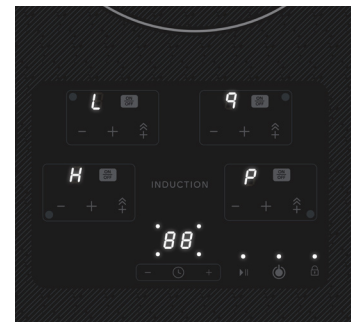

Bright white LED controls make the touch glass clear and easy to read.

SHARP ELECTRONICS CORPORATION
100 Paragon Drive, Montvale NJ, 07645
1.800.237.4277 • www.sharppusa.com

SHARP

Be Original.