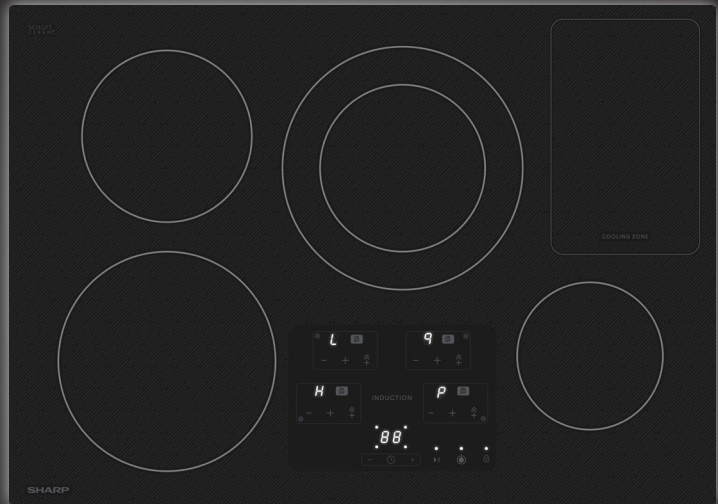

SHARP

Simply Better Living

30" Induction Cooktop

SDH3042DB**7400
WATTS****30"
WIDTH****Contemporary European Black Mirror Finish Made with Premium Schott® Glass****Four Induction Cooking Zones Including a Variable Sized Zone and Convenient Cooling Zone****Power Boost Increases Power by up-to 50%****Enhanced, White LED Display****Simmer Enhancer for Extraordinary and Consistent Cooking Performance****Residual Heat Indicator for Each Cooking Zone****Can be Installed Over a Sharp® Built-In Wall Oven or Microwave Drawer™**

DESIGNED FOR YOUR DREAM KITCHEN

The Sharp® SDH3042DB Induction Cooktop is a powerful, beautiful addition to your dream kitchen. The black mirror finish of the premium Schott® glass surface is a perfect match and can be combined with our Easy Wave Open Microwave Drawer™ and our European Convection Built-In Single Wall Oven.

The four cooking zones give you more flexibility to orchestrate even your most elaborate entertaining. The SDH3042DB features a variable-sized zone and a convenient cooling zone. More precise than gas, more efficient than electric, the Sharp Induction Cooktop is faster than either. There is a kitchen timer, and even a Power Boost for those times when you just need that pasta water to boil. The Simmer Enhancer option provides low, consistent cooking performance for your most delicate soups and sauces. Heat is generated directly into the cookware itself, so there is less wasted energy to heat up your kitchen. And without an open flame or radiant coil, spills and splatters are less likely to burn, and a breeze to clean up.

SHARP

Be Original.

SHARP

Simply Better Living

30" Induction Cooktop

SDH3042DB**7400
WATTS****30"
WIDTH****SPECIFICATIONS****DESIGN**

Size	30" Wide
Number of Cooking Zones	4
Color	Black

CONTROLS