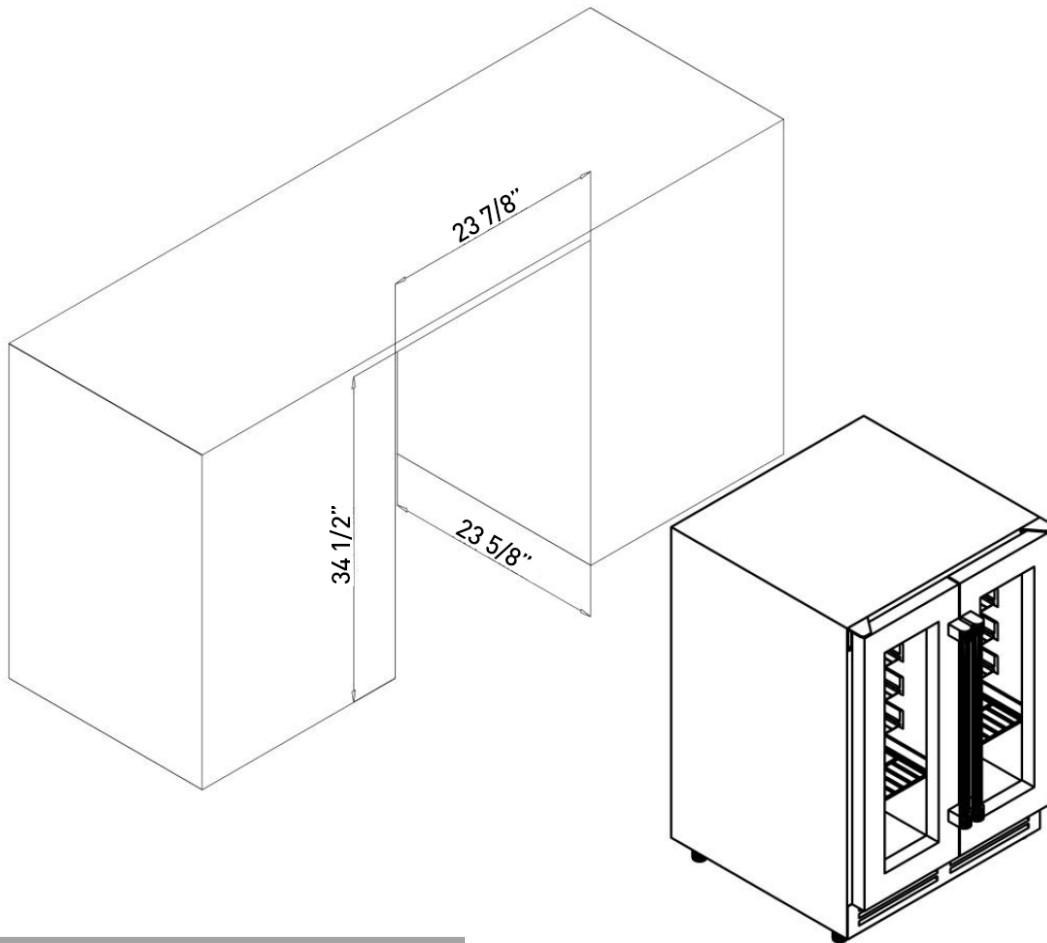

Product: 24 Inch French Door Wine Cooler

Model Number: TWC2402

PRODUCT DIMENSIONS

Cooler Width (in.)	23 1/2"
Depth (Excluding Handles) (in.)	23
Depth (Including Handles) (in.)	26 1/8"
Depth (Less Door) (in.)	21 1/2"
Depth With Door Open 90 Degrees (in.)	34
Height to Top of Door Hinge (in.)	34 1/4"
Product Depth (in.)	23
Product Height (in.)	34 1/4"
Product Width (in.)	23 1/2"

TECHNICAL DETAILS

Bottle Storage Capacity	42
Color/Finish	Stainless Steel
Voltage (Volts)	120
Minimum Temperature (F)	41
Number of Doors	2 Door
Number of Refrigerator Shelves	10 Shelves
Number of Temperature Zones	Double Zone
Operational Features	LED Controls
Product Weight (lb.)	99 lb

Cut-out Dimension	
Width	≥ 23 7/8"
Depth	≥ 23 5/8"
Height	≥ 34 1/2"