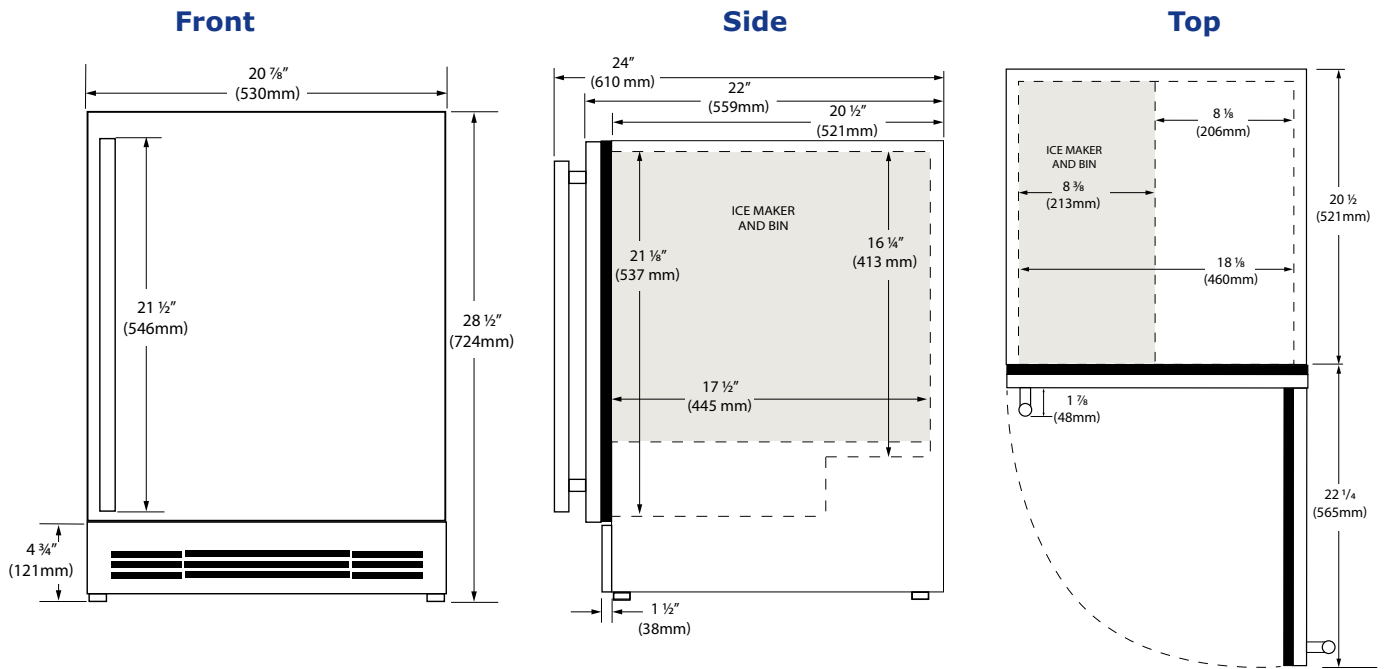

Black Solid

White Solid

Stainless Solid

Key Features

- Refrigerator volume of 2.1 cu ft holds up to 24 bottles (12 oz) or 44 cans (12 oz)
- Digital touch pad controls
- Temperature range: 34°F - 45°F
- Produces and stores up to 8 lbs of ice per day
- Crescent ice cube dimensions: 1/2" W x 3/4" H x 2 1/4" L
- No drain required
- Two removable tempered glass shelves
- Two fixed storage compartments in door
- Door swing is field reversible, and is shipped right-hand hinged
- Built-in or freestanding

Model Details

Model	Voltage/Hz	Door Swing	Finish	Shipping Weight
UARI121-SS01A	115 / 60	Field Reversible	Stainless Solid	101 lb
UARI121-BS01A	115 / 60	Field Reversible	Black Solid	101 lb
UARI121-WS01A	115 / 60	Field Reversible	White Solid	101 lb

Accessories

Model	Description	Finish	Shipping Weight
ULAWATERHOOKUP	Braided water supply line kit	N/A	2 lb

Specifications

Model	ARI121
Amps: Running	2.5
Capacity: Bottle (12 oz)	24
Capacity: Can (12 oz)	44
Capacity: Refrigerator Volume (cu ft)	2.1
Defrost Type	Frost Free
Dimensions: Product Depth	22" / 559 mm
Dimensions: Product Height	28 1/2" / 724 mm
Dimensions: Product Width	20 7/8" / 530 mm
Energy Consumption: Avg. Per Year	565 kWh
Ice Production Per Day	8 lb
Ice Storage	8 lb
Panel Thickness	1/4" (6.3 mm)
Product Weight: Max	92 lb
Refrigerant Type	R600a
Sabbath (Star K Certified)	No
Temperature Range	34°F - 45°F