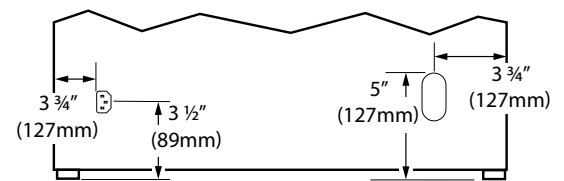

Specifications

Model	ARI121
Amps: Running	2.5
Capacity: Bottle (12 oz)	24
Capacity: Can (12 oz)	44
Capacity: Refrigerator Volume (cu ft)	2.1
Defrost Type	Frost Free
Dimensions: Product Depth	22" / 559 mm
Dimensions: Product Height	28 1/2" / 724 mm
Dimensions: Product Width	20 7/8" / 530 mm
Energy Consumption: Avg. Per Year	565 kWh
Ice Production Per Day	8 lb
Ice Storage	8 lb
Panel Thickness	1/4" (6.3 mm)
Product Weight: Max	92 lb
Refrigerant Type	R600a
Sabbath (Star K Certified)	No
Temperature Range	34°F - 45°F

Back

Cabinet Cut-Out

Installation Notes

- When installing a left-hand hinge model, allow for 145° door swing for proper removal of ice bin.
- No additional clearance around sides, top or rear of unit is needed for ventilation.
- Do not obstruct front grille air flow

Warranty

- 1 Year (parts & labor) / 5 year sealed system (parts)
- + **Additional 1 Year (parts & labor) warranty at no cost with product registration**

See complete warranty for details

Please visit u-line.com to view this model's User Guide & Service Manual. All Specifications are subject to change without notice.