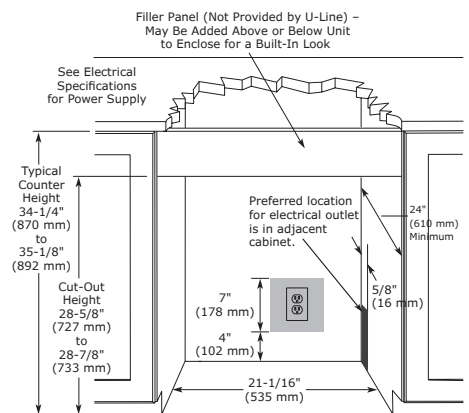

Cabinet Cut-Out

Installation Notes

- When installing a left-hand hinge model, allow for 145° door swing for proper removal of ice bin.
- No additional clearance around sides, top or rear of unit is needed for ventilation.
- Do not obstruct front grille air flow

Warranty

- 1 Year (parts & labor) / 5 year sealed system (parts)
- + **Additional 1 Year (parts & labor) warranty at no cost with product registration**

See complete warranty for details

Please visit u-line.com to view this model's User Guide & Service Manual. All Specifications are subject to change without notice.