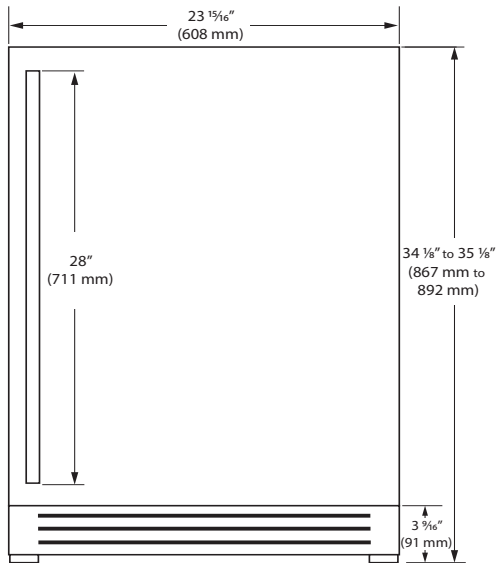

### Key Features

- Converts to a refrigerator with the touch of a button
- Convection cooling system provides a quick cool down and consistent temperature
- Digital touch pad control with blue LED display
- Stainless steel cabinet, toe-kick, and full-wrap door
- Volume of 4.8 cu ft
- Freezer temperature range: -5°F to 5°F
- Refrigerator temperature range: 33°F to 70°F
- Bright white LED lighting
- Three full-extension chrome plated slide-out baskets
- Stainless steel handle (7/8" diameter)
- Field reversible door is shipped right-hand hinged
- Built-in or freestanding
- Four adjustable leveling legs

### Accessories

Model	Description	Finish	Shipping Weight
ULAFREESTANDS	Freestanding Kit	Stainless	3 lb

Front

Side

Top

Specifications

Model	OFZ124
Amps: Running	2.5
Capacity: Bottle (12 oz)	N/A
Capacity: Can (12 oz)	N/A
Capacity: Volume (cu ft)	4.8
Capacity: Wine Bottle (750 ml)	N/A
Dimensions: Product Depth	22 1/2" / 572 mm
Dimensions: Product Height	34 1/8" / 867 mm
Dimensions: Product Width	23 15/16" / 608 mm
Energy Consumption: Avg. Per Year	390 kWh
ENERGY STAR	Tier 1
Product Weight: Max	125 lb
Refrigerant Type:	R600a
Sabbath (Star K Certified)	Yes
Temperature Range (freezer)	-5°F - 5°F
Temperature Range (refrigerator)	33°F - 70°F

Installation Notes

- 24" cutout width sufficient if door protrudes beyond adjacent cabinetry
- No additional clearance is needed for ventilation
- Do not obstruct front grille air flow

Please visit u-line.com to view this model's User Guide & Service Manual. All Specifications are subject to change without notice.