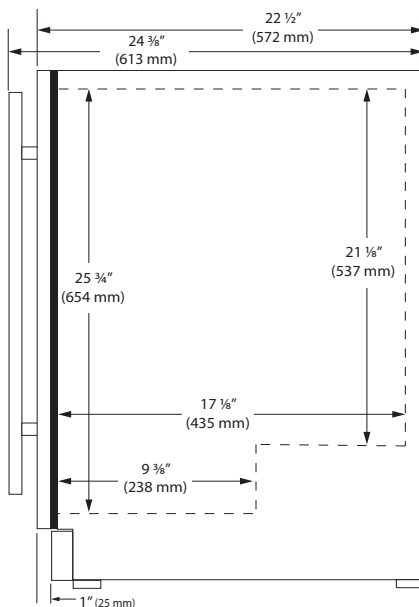

### Key Features

- Converts to a refrigerator with the touch of a button
- Convection cooling system provides a quick cool down and consistent temperature
- Digital touch pad control with blue LED display
- Stainless steel cabinet, toe-kick, and full-wrap door
- Volume of 4.8 cu ft
- Freezer temperature range: -5°F to 5°F
- Refrigerator temperature range: 33°F to 70°F
- Bright white LED lighting
- Three full-extension chrome plated slide-out baskets
- Stainless steel handle (7/8" diameter)
- Field reversible door is shipped right-hand hinged
- Built-in or freestanding
- Four adjustable leveling legs

### Model Details

Model	Voltage/Hz	Door Swing	Finish	Shipping Weight
UOFZ124-SS01B	115 / 60	Field Reversible	Stainless Solid	125 lb

### Accessories

Model	Description	Finish	Shipping Weight
ULAFREESTANDS	Freestanding Kit	Stainless	3 lb

Front

Side

Top

Specifications

Model	OFZ124
Amps: Running	2.5
Capacity: Bottle (12 oz)	N/A
Capacity: Can (12 oz)	N/A
Capacity: Volume (cu ft)	4.8
Capacity: Wine Bottle (750 ml)	N/A
Dimensions: Product Depth	22 1/2" / 572 mm
Dimensions: Product Height	34 1/8" / 867 mm
Dimensions: Product Width	23 15/16" / 608 mm
Energy Consumption: Avg. Per Year	390 kWh
ENERGY STAR	Tier 1
Product Weight: Max	125 lb
Refrigerant Type:	R600a
Sabbath (Star K Certified)	Yes
Temperature Range (freezer)	-5°F - 5°F
Temperature Range (refrigerator)	33°F - 70°F

Installation Notes

- 24" cutout width sufficient if door protrudes beyond adjacent cabinetry
- No additional clearance is needed for ventilation
- Do not obstruct front grille air flow

Please visit u-line.com to view this model's User Guide & Service Manual. All Specifications are subject to change without notice.