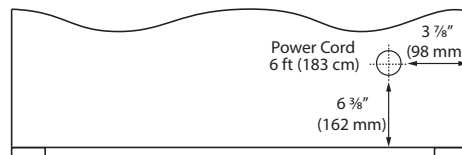

Front

Side

Top

Specifications

Model	OFZ124
Amps: Running	2.5
Capacity: Bottle (12 oz)	N/A
Capacity: Can (12 oz)	N/A
Capacity: Volume (cu ft)	4.8
Capacity: Wine Bottle (750 ml)	N/A
Dimensions: Product Depth	22 1/2" / 572 mm
Dimensions: Product Height	34 1/8" / 867 mm
Dimensions: Product Width	23 15/16" / 608 mm
Energy Consumption: Avg. Per Year	390 kWh
ENERGY STAR	Tier 1
Product Weight: Max	125 lb
Refrigerant Type:	R600a
Sabbath (Star K Certified)	Yes
Temperature Range (freezer)	-5°F - 5°F
Temperature Range (refrigerator)	33°F - 70°F

Back

Warranty

- 1 Year (parts & labor) / 5 year sealed system (parts)
- + **Additional 1 Year (parts & labor) warranty at no cost with product registration**

See complete warranty for details

Installation Notes

- 24" cutout width sufficient if door protrudes beyond adjacent cabinetry
- No additional clearance is needed for ventilation
- Do not obstruct front grille air flow

Please visit u-line.com to view this model's User Guide & Service Manual. All Specifications are subject to change without notice.

8900 North 55th Street • Milwaukee, Wisconsin 53223 USA • +1.414.354.0300 • sales@u-line.com • u-line.com