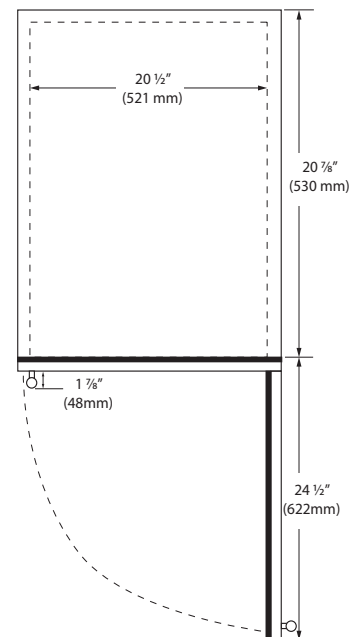

### Accessories

Model	Description	Finish	Shipping Weight
ULAFREESTANDS	Freestanding Kit	Stainless	3 lb

Front

Side

Top

Specifications

Model	OFZ124
Amps: Running	2.5
Capacity: Bottle (12 oz)	N/A
Capacity: Can (12 oz)	N/A
Capacity: Volume (cu ft)	4.8
Capacity: Wine Bottle (750 ml)	N/A
Dimensions: Product Depth	22 1/2" / 572 mm
Dimensions: Product Height	34 1/8" / 867 mm
Dimensions: Product Width	23 15/16" / 608 mm
Energy Consumption: Avg. Per Year	390 kWh
ENERGY STAR	Tier 1
Product Weight: Max	125 lb
Refrigerant Type:	R600a
Sabbath (Star K Certified)	Yes
Temperature Range (freezer)	-5°F - 5°F
Temperature Range (refrigerator)	33°F - 70°F

Installation Notes

- 24" cutout width sufficient if door protrudes beyond adjacent cabinetry
- No additional clearance is needed for ventilation
- Do not obstruct front grille air flow

Please visit u-line.com to view this model's User Guide & Service Manual. All Specifications are subject to change without notice.