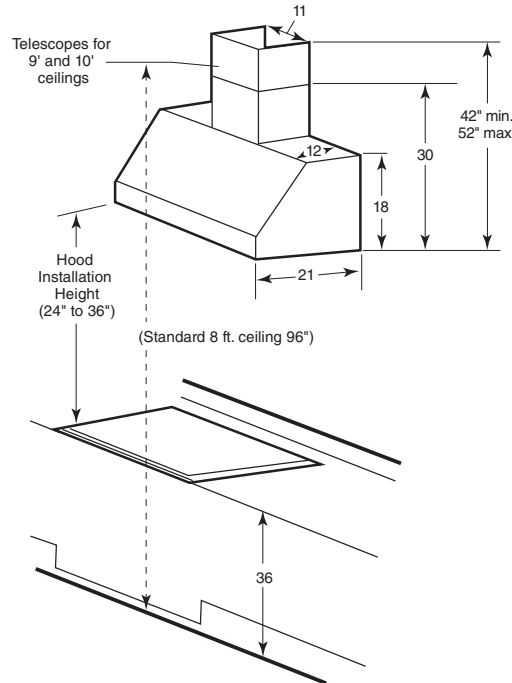

UVW93642P

30" Smart Designer Wall Mount Hood w/Premier Venting

DIMENSIONS AND INSTALLATION INFORMATION (IN INCHES)

INSTALLATION INFORMATION:

Before installing, consult Use & Care/installation instructions packed with product for current dimensional data.

OPTIONAL ACCESSORIES

CX10DC9SPSS – 10 (ft.) High Ceiling Duct Cover Kit

CX12DC9SPSS – 12 (ft.) High Ceiling Duct Cover Kit

AMP RATING	
120V	TBD

For answers to your Monogram, GE Café™, GE Profile™ or GE Appliances product questions, visit our website at geappliances.com or call GE Answer Center® Service, 800.626.2000.