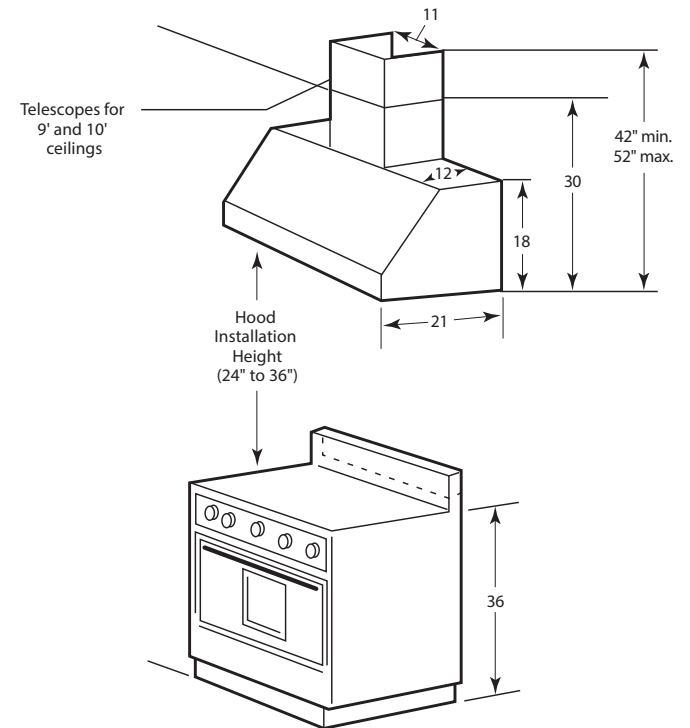

UVW93642P

30" Smart Designer Wall Mount Hood w/Premier Venting

DIMENSIONS AND INSTALLATION INFORMATION (IN INCHES)

INSTALLATION INFORMATION:

Before installing, consult Use & Care/installation instructions packed with product for current dimensional data.

OPTIONAL ACCESSORIES

CX10DC9SPSS – 10 (ft.) High Ceiling Duct Cover Kit

CX12DC9SPSS – 12 (ft.) High Ceiling Duct Cover Kit

AMP RATING	
120V	TBD

For answers to your Monogram, GE Café™, GE Profile™ or GE Appliances product questions, visit our website at geappliances.com or call GE Answer Center® Service, 800.626.2000.