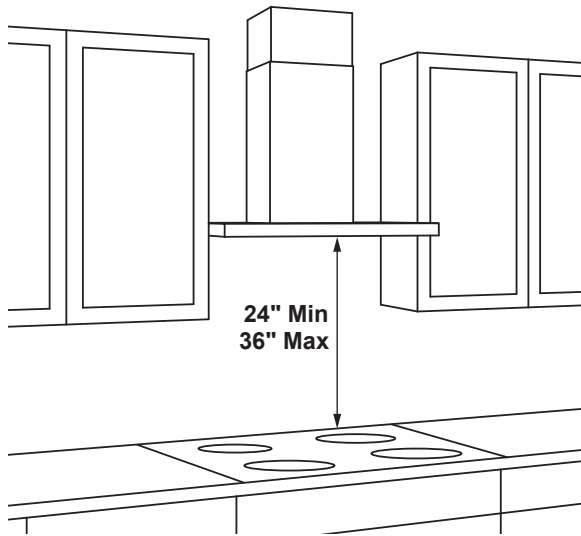

UVW93642P

30" Smart Designer Wall Mount Hood w/Premier Venting

DIMENSIONS AND INSTALLATION INFORMATION (IN INCHES)

INSTALLATION INFORMATION:

Before installing, consult Use & Care/installation instructions packed with product for current dimensional data.

OPTIONAL ACCESSORIES

CX10DC9SPSS – 10 (ft.) High Ceiling Duct Cover Kit

CX12DC9SPSS – 12 (ft.) High Ceiling Duct Cover Kit

AMP RATING	
120V	TBD

For answers to your Monogram, GE Café™, GE Profile™ or GE Appliances product questions, visit our website at geappliances.com or call GE Answer Center® Service, 800.626.2000.