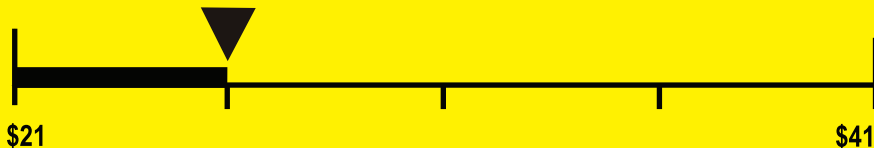

\$ 26

Cost Range of Similar Models

225 kWh

Estimated Yearly Electricity Use

\$20

Estimated Yearly Operating Cost
(when used with a natural gas water heater)

Your cost will depend on your utility rates and use.