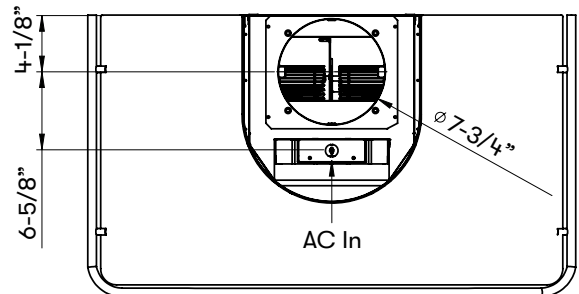

FRONT

SIDE

TOP

ACT™

POWERWAVE™

MODEL

Glass Canopy	ZMI-M90CG
Stainless Steel Canopy	ZMI-M90CS
Size	36"

BLOWER PERFORMANCE