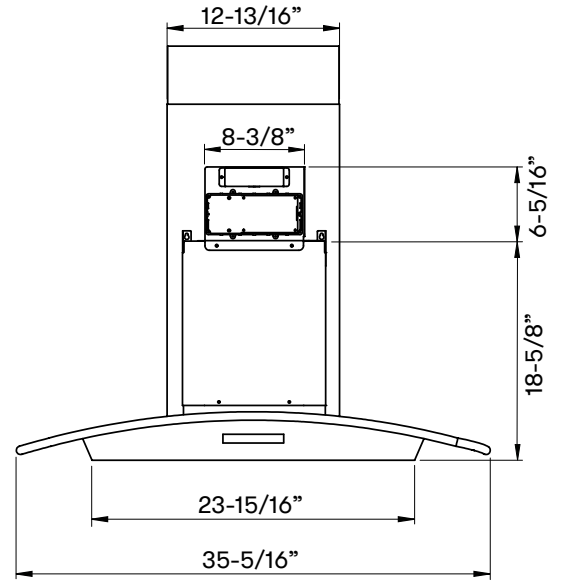

FRONT

SIDE

TOP

ACT™

POWERWAVE™

MODEL

Glass Canopy	ZMI-M90CG
Stainless Steel Canopy	ZMI-M90CS
Size	36"

BLOWER PERFORMANCE