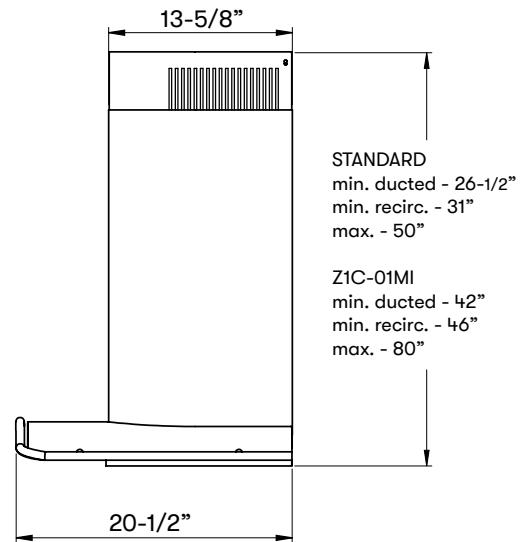

	INTERNAL BLOWER STANDARD	INTERNAL BLOWER with ACT™ AIRFLOW CONTROL TECHNOLOGY™*		
Min. - Max. CFM	200 - 700	200 - 590	200 - 390	200 - 290
Min. - Max. Sones	0.8 - 6	*AIRFLOW CONTROL TECHNOLOGY™ (ACT™) is an exclusive feature built into specific Zephyr hoods which can limit the maximum blower CFM to meet local code requirements.		

FRONT

SIDE

TOP

ACT™

POWERWAVE™

MODEL

Glass Canopy	ZMI-M90CG
Stainless Steel Canopy	ZMI-M90CS
Size	36"

BLOWER PERFORMANCE