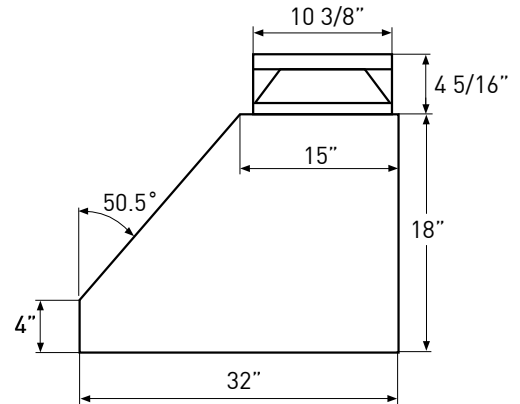

**ZEPHYR**

ZEPHYRONLINE.COM

TOP

SIDE

BACK

MODEL	AK7836BS	AK7842BS	AK7848BS	AK7854BS
Stainless Steel				
<b>Size</b>	36"	42"	48"	54"
<b>Net Width</b>	35-7/8"	41-7/8"	47-7/8"	53-7/8"
<b>Blower CFM (Min. - Max.)</b>	450 - 1,200	450 - 1,200	450 - 1,200	450 - 1,200
<b>Sones (Min. - Max.)</b>	3.5 - 9	3.5 - 9	3.5 - 9	3.5 - 9
<b>FEATURES</b>				
<b>Controls</b>	Metallic Knob	Metallic Knob	Metallic Knob	Metallic Knob
<b>Speed Levels</b>	3	3	3	3
<b>Lighting</b>	Halogen, 35W x2	Halogen, 35W x2	Halogen, 35W x4	Halogen, 35W x4
<b>Dual-Level Lighting</b>	Yes	Yes	Yes	Yes
<b>Filters</b>	Pro Baffle x3	Pro Baffle x3	Pro Baffle x4	Pro Baffle x4
<b>Recirculating Option</b>	No	No	No	No
<b>High Quality Stainless Steel</b>	304S	304S	304S	304S
<b>DUCT SPECIFICATIONS</b>				
<b>Vertical Internal Blower</b>	10" Round	10" Round	10" Round	10" Round
<b>Horizontal Internal Blower</b>	10" Round	10" Round	10" Round	10" Round
<b>AC POWER</b>	120V, 60Hz at Max. 9A	120V, 60Hz at Max. 9A	120V, 60Hz at Max. 9A	120V, 60Hz at Max. 9A
<b>OPTIONAL ACCESSORIES</b>				
<b>12" Duct Cover</b>	AK0736BS	AK0742BS	AK0748BS	AK0754BS
<b>MOUNTING HEIGHT RANGE*</b>	30" - 36"	30" - 36"	30" - 36"	30" - 36"
<b>WARRANTY</b>	3 years parts, 1 year labor	3 years parts, 1 year labor	3 years parts, 1 year labor	3 years parts, 1 year labor

\*Mounting height refers to distance between top of a 36" tall cooking surface and bottom of hood.