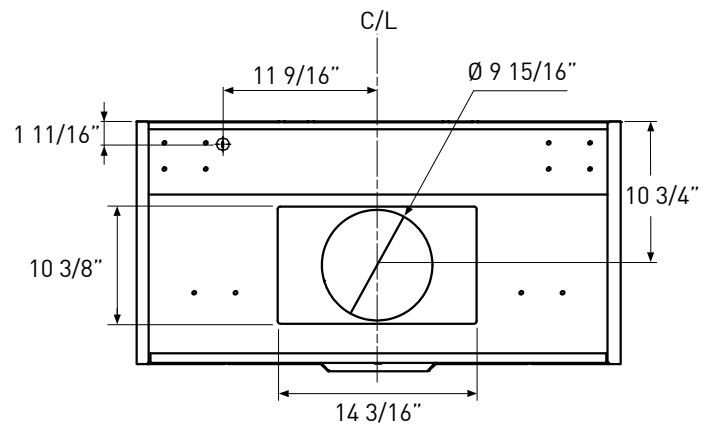

**ZEPHYR**

ZEPHYRONLINE.COM

TOP

SIDE

BACK

MODEL	AK7836BS	AK7842BS	AK7848BS	AK7854BS
Stainless Steel				
<b>Size</b>	36"	42"	48"	54"
<b>Net Width</b>	35-7/8"	41-7/8"	47-7/8"	53-7/8"
<b>Blower CFM (Min. - Max.)</b>	450 - 1,200	450 - 1,200	450 - 1,200	450 - 1,200
<b>Sones (Min. - Max.)</b>	3.5 - 9	3.5 - 9	3.5 - 9	3.5 - 9
<b>FEATURES</b>				
<b>Controls</b>	Metallic Knob	Metallic Knob	Metallic Knob	Metallic Knob
<b>Speed Levels</b>	3	3	3	3
<b>Lighting</b>	Halogen, 35W x2	Halogen, 35W x2	Halogen, 35W x4	Halogen, 35W x4
<b>Dual-Level Lighting</b>	Yes	Yes	Yes	Yes
<b>Filters</b>	Pro Baffle x3	Pro Baffle x3	Pro Baffle x4	Pro Baffle x4
<b>Recirculating Option</b>	No	No	No	No
<b>High Quality Stainless Steel</b>	304S	304S	304S	304S
<b>DUCT SPECIFICATIONS</b>				
<b>Vertical Internal Blower</b>	10" Round	10" Round	10" Round	10" Round
<b>Horizontal Internal Blower</b>	10" Round	10" Round	10" Round	10" Round
<b>AC POWER</b>	120V, 60Hz at Max. 9A	120V, 60Hz at Max. 9A	120V, 60Hz at Max. 9A	120V, 60Hz at Max. 9A
<b>OPTIONAL ACCESSORIES</b>				
<b>12" Duct Cover</b>	AK0736BS	AK0742BS	AK0748BS	AK0754BS
<b>MOUNTING HEIGHT RANGE*</b>	30" - 36"	30" - 36"	30" - 36"	30" - 36"
<b>WARRANTY</b>	3 years parts, 1 year labor	3 years parts, 1 year labor	3 years parts, 1 year labor	3 years parts, 1 year labor

\*Mounting height refers to distance between top of a 36" tall cooking surface and bottom of hood.