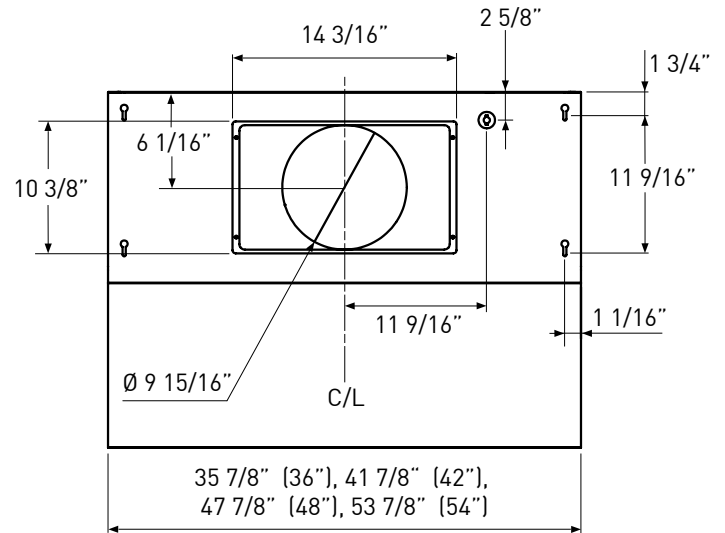

Three-speed metallic knob controls withstand extreme heat and moisture. Now with dual-level halogen lighting and an extended 32" depth for even more capture. An optional 304- grade 12" duct cover is also available.

**ZEPHYR**

ZEPHYRONLINE.COM

TOP

SIDE

BACK

MODEL	AK7836BS	AK7842BS	AK7848BS	AK7854BS
Stainless Steel				
<b>Size</b>	36"	42"	48"	54"
<b>Net Width</b>	35-7/8"	41-7/8"	47-7/8"	53-7/8"
<b>Blower CFM (Min. - Max.)</b>	450 - 1,200	450 - 1,200	450 - 1,200	450 - 1,200
<b>Sones (Min. - Max.)</b>	3.5 - 9	3.5 - 9	3.5 - 9	3.5 - 9
<b>FEATURES</b>				
<b>Controls</b>	Metallic Knob	Metallic Knob	Metallic Knob	Metallic Knob
<b>Speed Levels</b>	3	3	3	3
<b>Lighting</b>	Halogen, 35W x2	Halogen, 35W x2	Halogen, 35W x4	Halogen, 35W x4
<b>Dual-Level Lighting</b>	Yes	Yes	Yes	Yes
<b>Filters</b>	Pro Baffle x3	Pro Baffle x3	Pro Baffle x4	Pro Baffle x4
<b>Recirculating Option</b>	No	No	No	No
<b>High Quality Stainless Steel</b>	304S	304S	304S	304S
<b>DUCT SPECIFICATIONS</b>				
<b>Vertical Internal Blower</b>	10" Round	10" Round	10" Round	10" Round
<b>Horizontal Internal Blower</b>	10" Round	10" Round	10" Round	10" Round
<b>AC POWER</b>	120V, 60Hz at Max. 9A	120V, 60Hz at Max. 9A	120V, 60Hz at Max. 9A	120V, 60Hz at Max. 9A
<b>OPTIONAL ACCESSORIES</b>				
<b>12" Duct Cover</b>	AK0736BS	AK0742BS	AK0748BS	AK0754BS
<b>MOUNTING HEIGHT RANGE*</b>	30" - 36"	30" - 36"	30" - 36"	30" - 36"
<b>WARRANTY</b>	3 years parts, 1 year labor	3 years parts, 1 year labor	3 years parts, 1 year labor	3 years parts, 1 year labor

\*Mounting height refers to distance between top of a 36" tall cooking surface and bottom of hood.