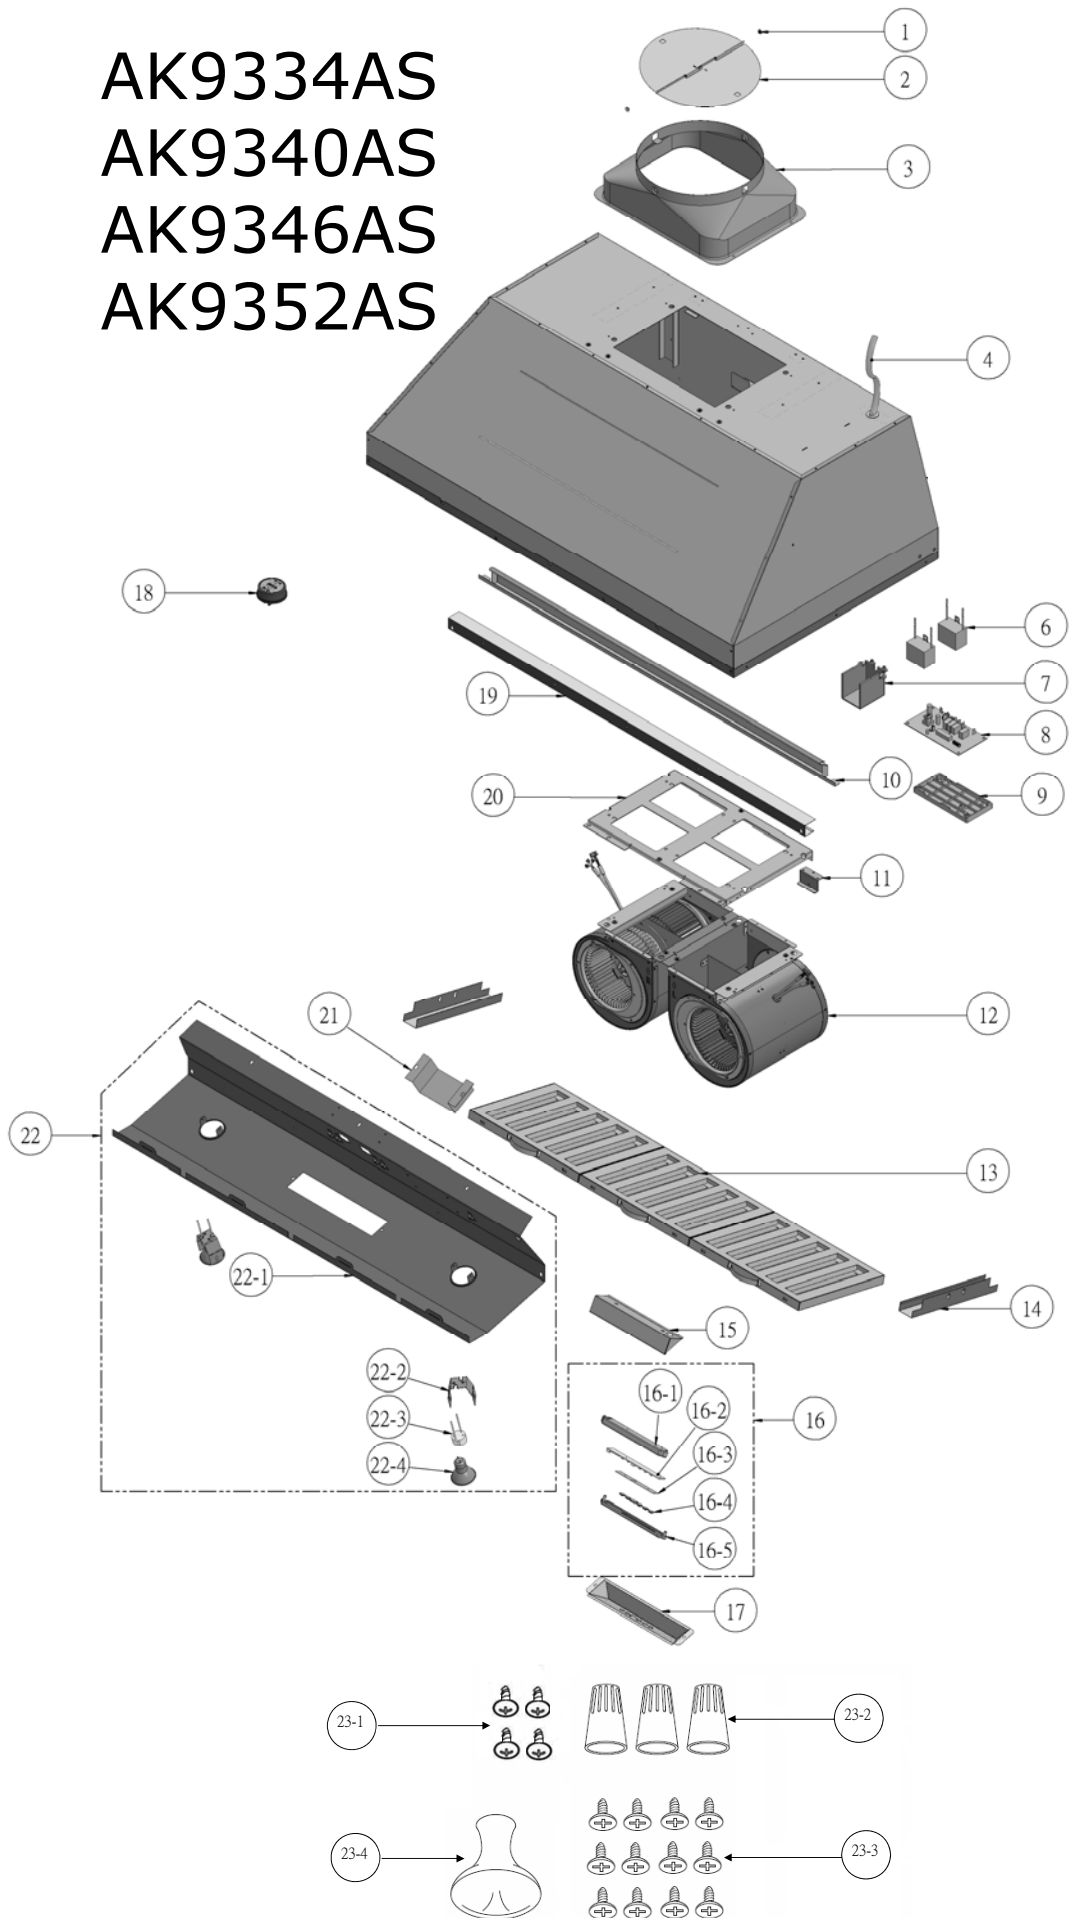

AK9334AS
AK9340AS
AK9346AS
AK9352AS

AK9334AS, AK9340AS, AK9346AS, AK9352AS

Ref #	Part #	Description	Qty.
1	56230001	Trim, Rubber	2
2	54060009	Damper, 10" Round	1
3	54050070	Collar, 10" Round	1
4	11030020	Wires, Electrical (AK9334AS) (AK9340AS)	1
4	11030071	Wires, Electrical (AK9346AS) (AK9352AS)	1
5	50120079	Panel, Rear (AK9334AS)	1
5	50120080	Panel, Rear (AK9340AS)	1
5	50120081	Panel, Rear (AK9346AS)	1
6	12050029	Capacitor	2
7	54200011	Box, Junction	1
8	11010054	Control Board	1
9	56200009	Bracket, Control Board	1
10	56130016	Tray, Residue (AK9334AS)	1
10	56130017	Tray, Residue (AK9340AS)	1
10	56130018	Tray, Residue (AK9346AS)	1
10	56130019	Tray, Residue (AK9352AS)	1
11	54190010	Bracket, Motor	1
12	12120071	Motor	2
13	50210013	Filter, Baffle, Large (AK9340AS x 3)(AK9352AS x 4)	2
13	50210017	Filter, Baffle, Small (AK9346AS) (AK9334AS x 1)	2
13-1	54140147	Spring, Baffle Filter (AK9346/52AS x 4)	3
14	50120064	Panel, Spacer (AK9340AS) (AK9352AS)	2
14	50120065	Panel, Spacer (AK9346AS)	2
15	54140148	Bracket, Switch	1
16	11000077	Switch Assembly	1
16-1	52170033	Housing, Switch	1
16-2	11010035	Board, Switch	1
16-3	52110015	Membrane, Switch	1