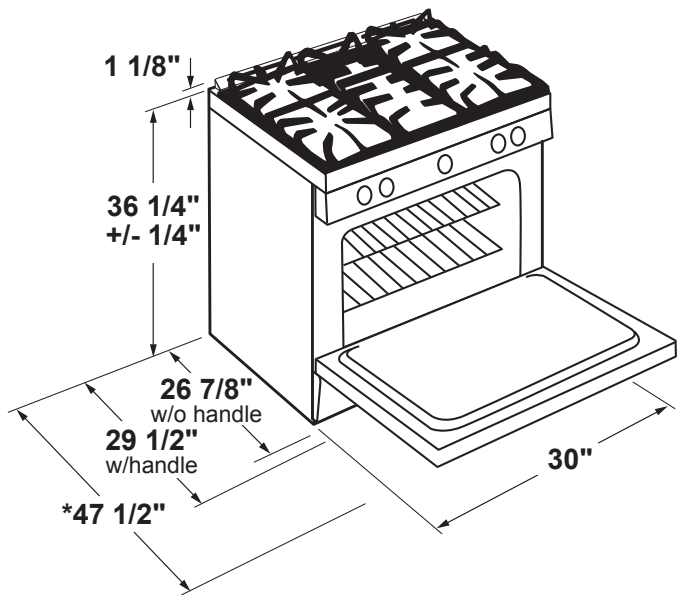

C2S986SELSS

GE Café™ Series 30" Slide-In Front Control Dual-Fuel Range with Warming Drawer

DIMENSIONS AND INSTALLATION INFORMATION (IN INCHES)

ELECTRICAL REQUIREMENTS: 240v/208v; 60Hz, 40A

INSTALLATION INFORMATION: Before installing, consult installation instructions packed with product for current dimensional data.

For all installations, install the required rear trim to back of range with 4 screws provided.

*Dimensions are referenced from the point at the back of the range that will contact the rear wall first.