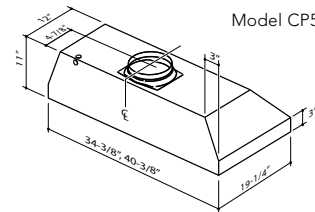

Blower Options

Internal	iQ6	iQ12		
Blower CFM	600	1200		
Sones High/Low	<0.3/8.5	<0.3/10.0		
External In-line	ILB3	ILB6	ILB9	ILB11
Max CFM	280	600	800	1100
Sone levels are typically half of comparable CFM internal blowers.				
External Exterior	EB6	EB9	EB12	EB15
Max CFM	600	900	1200	1500
Sone levels are typically half of comparable CFM internal blowers.				

Model CP55IQ

Model CP57E

Model CP57IQ

Only the 46-3/8" width is available in both depths

A. Installation height above the cooking surface 24-30"

B. The distance from bottom of range hood to top of range hood: 11"