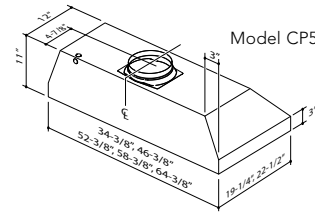

Model CP55IQ

Model CP57E

Model CP57IQ

Only the 46-3/8" width is available in both depths

A. Installation height above the cooking surface 24-30"

B. The distance from bottom of range hood to top of range hood: 11"