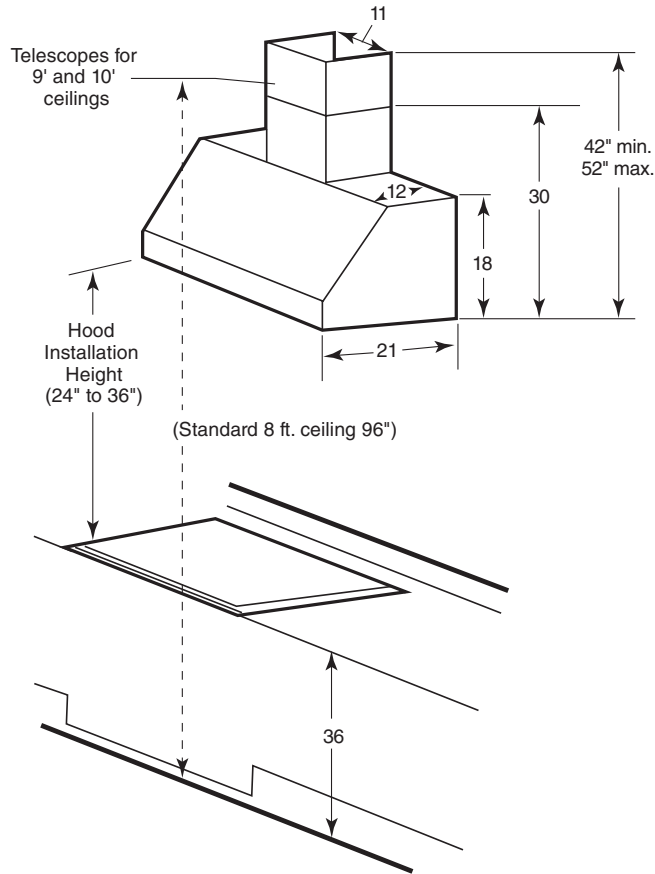

CV936EKDS

GE Café™ Series 30" Designer Hood

DIMENSIONS AND INSTALLATION INFORMATION (IN INCHES)

INSTALLATION INFORMATION:

Before installing, consult Use & Care/installation instructions packed with product for current dimensional data.

Optional Kits for 30" Designer hoods
JXCHSS—Stainless Chimney Kit

AMP RATING	
120V	3.9

Installed above a cooktop
(shown with optional chimney kit)

Installed above a range
(shown with optional chimney kit)