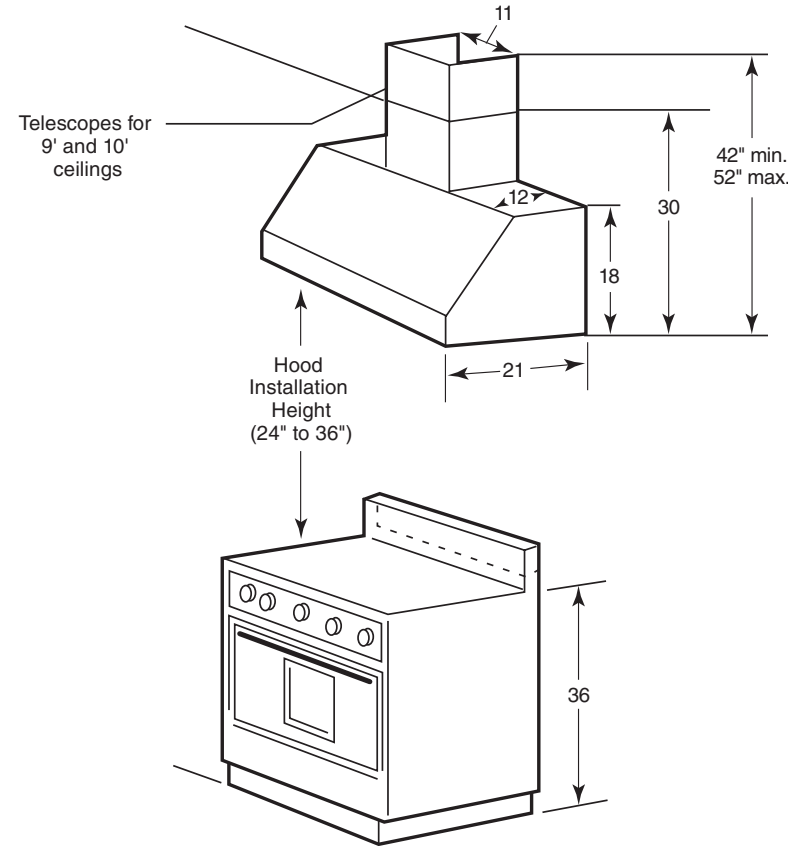

For answers to your Monogram, GE Café™ Series, GE Profile™ Series or GE Appliances product questions, visit our website at geappliances.com or call GE Answer Center® Service, 800.626.2000.

Specification Created 6/16