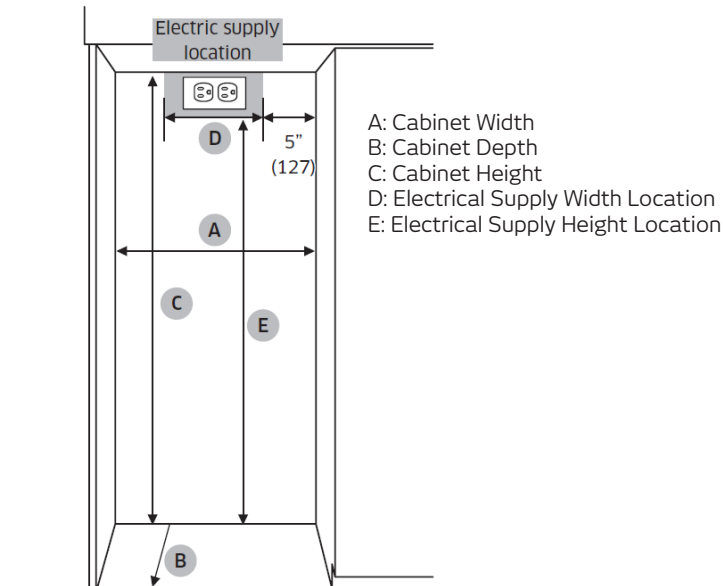

DRF367500AP

36-INCH FRENCH DOOR BOTTOM FREEZER

MODERNIST, PANEL-READY

APPLIANCE DIMENSIONS

	DRF36C100SR
A (Width)	35 3/4" (908mm)
B (Depth)	25" (635mm)
C (Height)	83 3/8" (2118mm) - Front
D	35 5/8" (905mm)
E	44 7/8" (1140mm)
F	20 9/16" (496mm)
G	44" (1118mm)

CUTOUT DIMENSIONS

	DRF36C100SR
A	36" (915mm)
B	25" (635mm)
C	84" (2134mm)
D	26" (660mm)
E	80" (2032mm)

B: Includes the standard door panel thickness with 3/4".

Installation inside a cabinet of this width allows the refrigerator trim to be attached directly to the surrounding cabinets.

WATER SUPPLY MEASUREMENTS

	DRF36C100SR
a	9" (228mm)