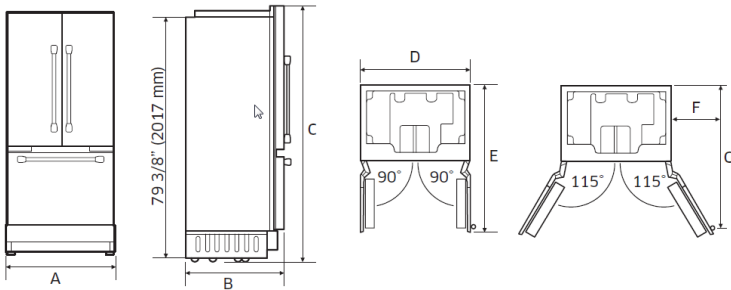

DRF367500AP

36-INCH FRENCH DOOR BOTTOM FREEZER

MODERNIST, PANEL-READY

APPLIANCE DIMENSIONS

	DRF36C100SR
A (Width)	35 3/4" (908mm)
B (Depth)	25" (635mm)
C (Height)	83 3/8" (2118mm) - Front
D	35 5/8" (905mm)
E	44 7/8" (1140mm)
F	20 9/16" (496mm)
G	44" (1118mm)

CUTOUT DIMENSIONS

	DRF36C100SR
A	36" (915mm)
B	25" (635mm)
C	84" (2134mm)
D	26" (660mm)
E	80" (2032mm)

B: Includes the standard door panel thickness with 3/4".

Installation inside a cabinet of this width allows the refrigerator trim to be attached directly to the surrounding cabinets.

WATER SUPPLY MEASUREMENTS

	DRF36C100SR
a	9" (228mm)