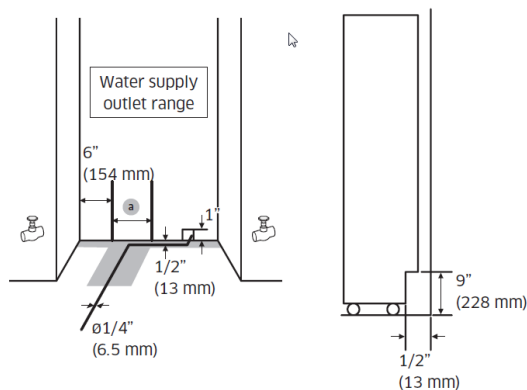

DRF367500AP

36-INCH FRENCH DOOR BOTTOM FREEZER

MODERNIST, PANEL-READY

APPLIANCE DIMENSIONS

	DRF36C100SR
A (Width)	35 3/4" (908mm)
B (Depth)	25" (635mm)
C (Height)	83 3/8" (2118mm) - Front
D	35 5/8" (905mm)
E	44 7/8" (1140mm)
F	20 9/16" (496mm)
G	44" (1118mm)

CUTOUT DIMENSIONS

	DRF36C100SR
A	36" (915mm)
B	25" (635mm)
C	84" (2134mm)
D	26" (660mm)
E	80" (2032mm)

B: Includes the standard door panel thickness with 3/4".

Installation inside a cabinet of this width allows the refrigerator trim to be attached directly to the surrounding cabinets.

WATER SUPPLY MEASUREMENTS

	DRF36C100SR
a	9" (228mm)