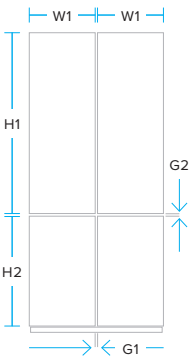

Custom Panel Maximum Weight   Fridge : 55 lb (25 kg),
Freezer : 22 lb (10 kg)

Do not exceed the max load that the custom panel can endure. Before crafting the panel, check the strength of the panel's material and the load of attachments to the panel.

INSTALLATION CUTOUT DIMENSIONS

	Classic Cutout (41 1/2") with Overlay Style	Full Cutout (42") for Flush installation
A (Width)	41.5" (1054 mm)	42" (1067 mm)
B (Depth)	24" (610 mm)	min. 25" (635 mm)
C (Height)	84" (2134 mm)	84" (2134 mm)
D	22" (559 mm)	22" (559 mm)
E	80" (2032 mm)	80" (2032 mm)