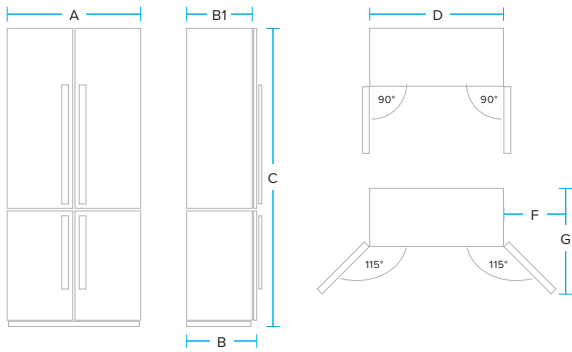

### DIMENSIONS & WEIGHT

Appliance dimensions (H x W x D) (in.)	83 3/8" x 41 1/4" x 23 13/16"
Required Cutout Size (HxWxD) (in.)	Flush installation: 84" x 42" x min. 25" (3/4" panel)  Classic installation: 84" x 41 1/2" x 24" (panel thickness protruding)
Net Weight (lbs)	655

### APPLIANCE DIMENSIONS

A (Total Width incl. panels)	41 3/4" (1060 mm)
B (Total Depth with 3/4" Panel)	24 11/16" (627 mm)
B1 Depth without panel	23 13/16" (605mm)
C (Height)	83 3/8" (2118mm)
D	41 1/4" (1048 mm)
E	48 1/2" (1232 mm)
F	22 7/16" (570 mm)
G	47 5/8" (1210 mm)

### CUSTOM PANEL SPECIFICATIONS

W1	20 25/32" (528 mm)
H1	49 3/16" (1249 mm)
H2	30 9/16" (776 mm)
G1	5/32" (4 mm)
G2	5/32" (4 mm)
Standard Panel Thickness	3/4" (19 mm)

Custom Panel Maximum Weight      Fridge : 55 lb (25 kg),  
Freezer : 22 lb (10 kg)

### INSTALLATION CUTOUT DIMENSIONS

	Classic Cutout (41 1/2") with Overlay Style	Full Cutout (42") for Flush installation
A (Width)	41.5" (1054 mm)	42" (1067 mm)
B (Depth)	24" (610 mm)	min. 25" (635 mm)
C (Height)	84" (2134 mm)	84" (2134 mm)
D	22" (559 mm)	22" (559 mm)
E	80" (2032 mm)	80" (2032 mm)