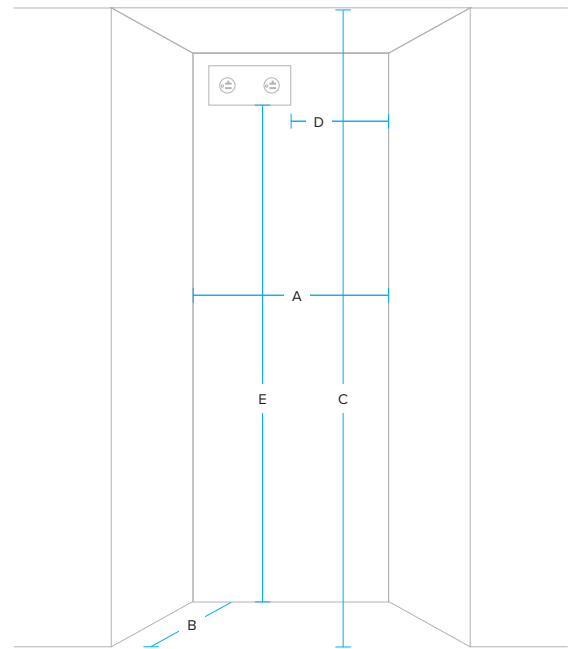

### DIMENSIONS & WEIGHT

Appliance dimensions (H x W x D) (in.)	83 3/8" x 41 1/4" x 23 13/16"
Required Cutout Size (HxWxD) (in.)	Flush installation: 84" x 42" x min. 25" (3/4" panel)  Classic installation: 84" x 41 1/2" x 24" (panel thickness protruding)
Net Weight (lbs)	655

### APPLIANCE DIMENSIONS

A (Total Width incl. panels)	41 3/4" (1060 mm)
B (Total Depth with 3/4" Panel)	24 11/16" (627 mm)
B1 Depth without panel	23 13/16" (605mm)
C (Height)	83 3/8" (2118mm)
D	41 1/4" (1048 mm)
E	48 1/2" (1232 mm)
F	22 7/16" (570 mm)
G	47 5/8" (1210 mm)

### CUSTOM PANEL SPECIFICATIONS

W1	20 25/32" (528 mm)
H1	49 3/16" (1249 mm)
H2	30 9/16" (776 mm)
G1	5/32" (4 mm)
G2	5/32" (4 mm)
Standard Panel Thickness	3/4" (19 mm)

Custom Panel Maximum Weight      Fridge : 55 lb (25 kg),  
Freezer : 22 lb (10 kg)

### INSTALLATION CUTOUT DIMENSIONS

	Classic Cutout (41 1/2") with Overlay Style	Full Cutout (42") for Flush installation
A (Width)	41.5" (1054 mm)	42" (1067 mm)
B (Depth)	24" (610 mm)	min. 25" (635 mm)
C (Height)	84" (2134 mm)	84" (2134 mm)
D	22" (559 mm)	22" (559 mm)
E	80" (2032 mm)	80" (2032 mm)