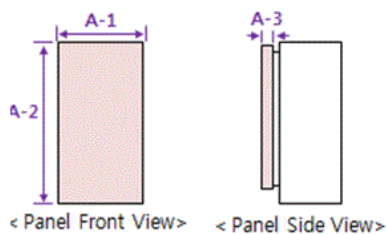

### APPLIANCE DIMENSIONS

	36"
A (Width)	35 3/4" (908mm)
B (Depth)	23 13/16" (605mm)
C (Height)	83 3/8" (2118mm)

### INSTALLATION CUTOUT DIMENSIONS

	36"
A (Width)	36" (914mm)
B (Depth)	25" (635mm)
C (Height)	84" (2134mm)
A'	9" (228mm)
B'	26" (660mm)
C'	80" (2032mm)

### CUSTOM PANEL DIMENSIONS

	36"
A-1 (Width)	35 3/4" (908mm)
A-2 (Height)	79 7/8" (2029mm)
A-3 (Depth)	3/4" (19mm)
Max Weight	66.0 lbs. (30kg)