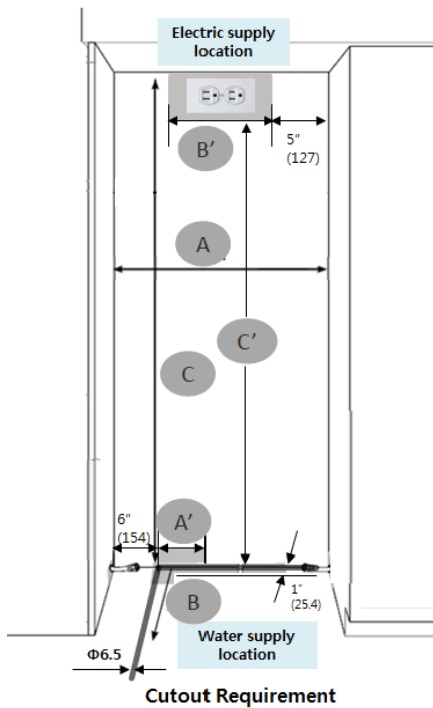

## 36-INCH REFRIGERATOR COLUMN, LEFT-HINGE MODERNIST, PANEL-READY

### APPLIANCE DIMENSIONS

	36"
A (Width)	35 3/4" (908mm)
B (Depth)	23 13/16" (605mm)
C (Height)	83 3/8" (2118mm)

### INSTALLATION CUTOUT DIMENSIONS

	36"
A (Width)	36" (914mm)
B (Depth)	25" (635mm)
C (Height)	84" (2134mm)
A'	9" (228mm)
B'	26" (660mm)
C'	80" (2032mm)