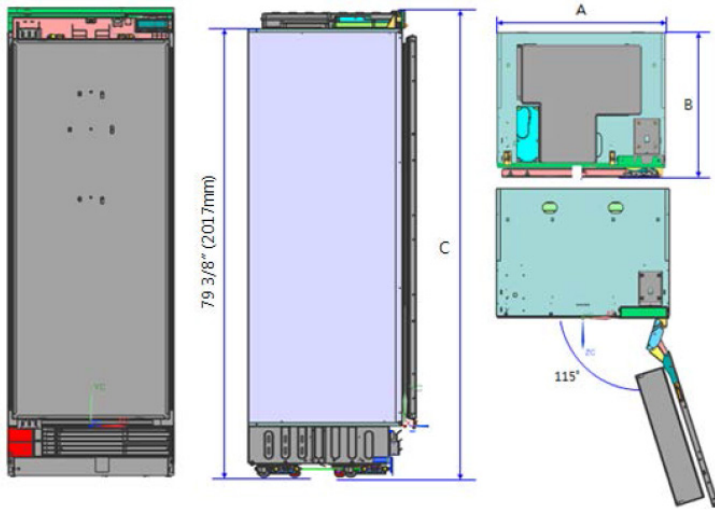

## 36-INCH REFRIGERATOR COLUMN, LEFT-HINGE MODERNIST, PANEL-READY

### APPLIANCE DIMENSIONS

	36"
A (Width)	35 3/4" (908mm)
B (Depth)	23 13/16" (605mm)
C (Height)	83 3/8" (2118mm)

### INSTALLATION CUTOUT DIMENSIONS

	36"
A (Width)	36" (914mm)
B (Depth)	25" (635mm)
C (Height)	84" (2134mm)
A'	9" (228mm)
B'	26" (660mm)
C'	80" (2032mm)

### CUSTOM PANEL DIMENSIONS

	36"
A-1 (Width)	35 3/4" (908mm)
A-2 (Height)	79 7/8" (2029mm)
A-3 (Depth)	3/4" (19mm)
Max Weight	66.0 lbs. (30kg)