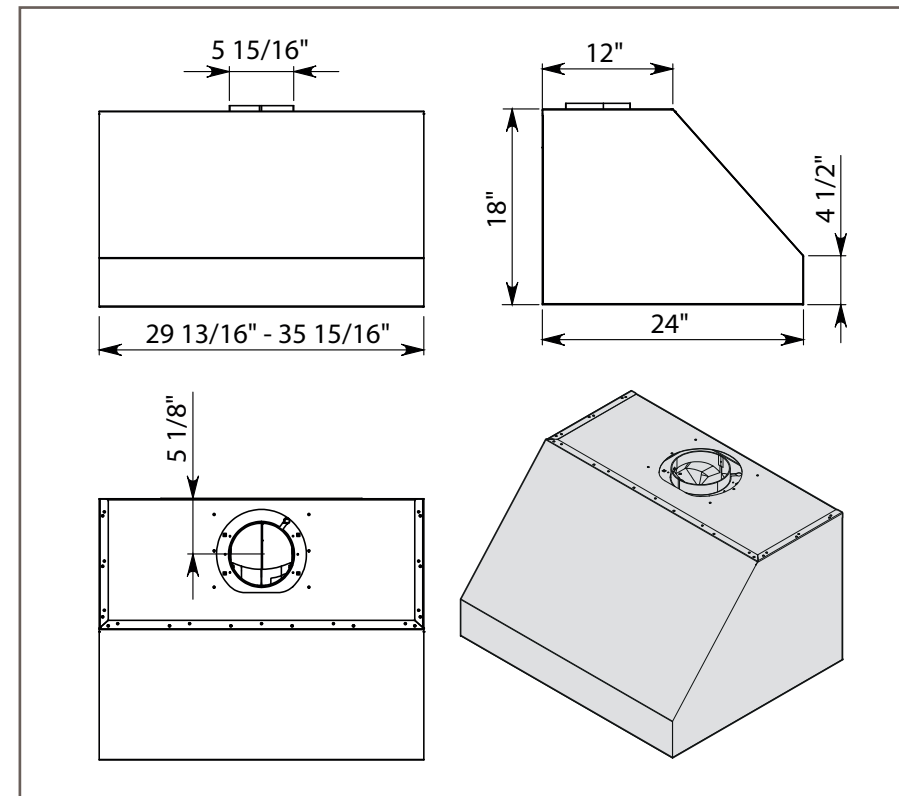

PRO 36"-48": Y = 344 mm (13 1/2")
PRO 30": Y = 380 mm (15")

PACKAGING DIMENSION	30"		36"	
	cm	inches	cm	inches
WIDTH	103,5 cm	40 3/4"	103,5 cm	40 3/4"
DEPTH	74 cm	29 1/4"	74 cm	29 1/4"
HEIGHT	54 cm	21 1/4"	59 cm	23 1/4"

WEIGHT	30"	36"
	lb (Kg)	lb (Kg)
GROSS WEIGHT	61,7 (28)	70,5 (32)
NET WEIGHT	52,9 (24)	61,7 (28)

FULGOR

MILANO

600 Series 30" Professional Hood

F6PH30S1

BAR CODE (EAN 13)

8019801016044

Series	600
Type	Professional
Size	30 "
Colour	stainless steel
PERFORMANCES	
OUTPUT (CFM)	600
OUTPUT (m3/h)	1000
NOISE	72
MOTOR & CONTROLS	
CONTROL	4 speed mechanical control
VENTING TYPE	Ducted and recirculating
FEATURES	
FILTER	Pro baffle
LIGHTING	2 x1,2 w Led
DUCT SPECIFICATION	5 15/16 - 15 cm
DOCUMENTATION	
APPROVALS	cCSAus
Dimensions/Weight	
Overall dim - width	29 13/16" -76 cm
Overall dim - height	18" - 46 cm
Overall dim - depth	24 " - 61 cm
Cut out (wxd)	-
Gross (Net) weight (kg)	28 (24)
Power / Ratings (115 V, 60 Hz)	
KW rating	430 W
Power cord + Plug	yes
INSTRUCTIONS FOR USE	
Use & Care Manual	EN, FR, SP
Installation Manual	EN, FR, SP