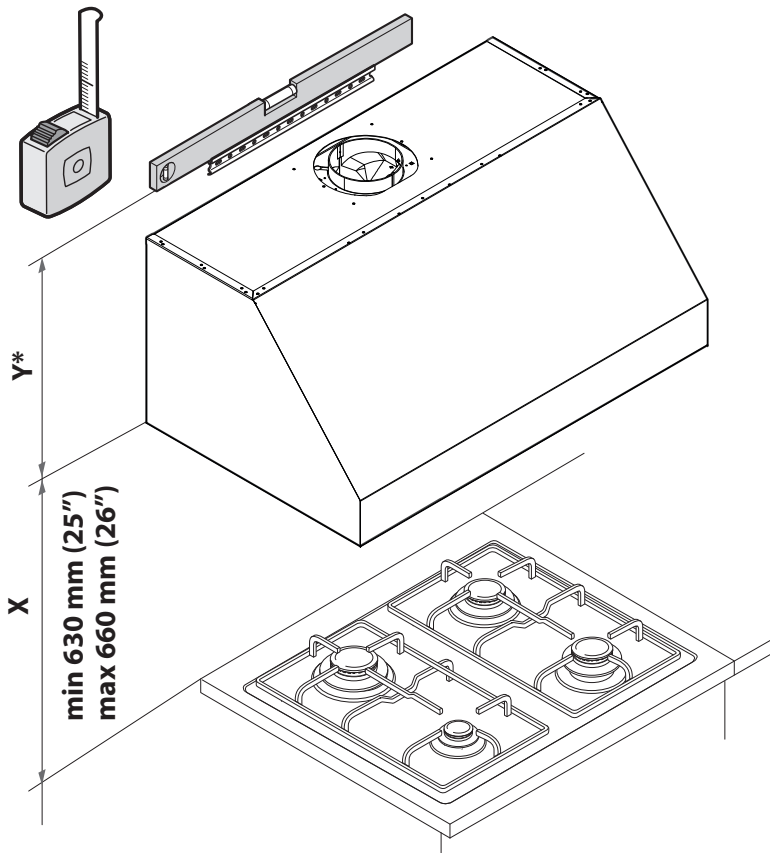

PRO 36"-48": Y = 344 mm (13 1/2")
PRO 30": Y = 380 mm (15")

PACKAGING DIMENSION	30"		36"	
	cm	inches	cm	inches
WIDTH	103,5 cm	40 3/4"	103,5 cm	40 3/4"
DEPTH	74 cm	29 1/4"	74 cm	29 1/4"
HEIGHT	54 cm	21 1/4"	59 cm	23 1/4"

WEIGHT	30"	36"
	lb (Kg)	lb (Kg)
GROSS WEIGHT	61,7 (28)	70,5 (32)
NET WEIGHT	52,9 (24)	61,7 (28)

FULGOR

MILANO

600 Series 30" Professional Hood

F6PH30S1

BAR CODE (EAN 13)

8019801016044

Series	600
Type	Professional
Size	30 "
Colour	stainless steel
PERFORMANCES	
OUTPUT (CFM)	600
OUTPUT (m3/h)	1000
NOISE	72
MOTOR & CONTROLS	
CONTROL	4 speed mechanical control
VENTING TYPE	Ducted and recirculating
FEATURES	
FILTER	Pro baffle
LIGHTING	2 x1,2 w Led
DUCT SPECIFICATION	5 15/16 - 15 cm
DOCUMENTATION	
APPROVALS	cCSAus
Dimensions/Weight	
Overall dim - width	29 13/16" -76 cm
Overall dim - height	18" - 46 cm
Overall dim - depth	24 " - 61 cm
Cut out (wxd)	-
Gross (Net) weight (kg)	28 (24)
Power / Ratings (115 V, 60 Hz)	
KW rating	430 W
Power cord + Plug	yes
INSTRUCTIONS FOR USE	
Use & Care Manual	EN, FR, SP
Installation Manual	EN, FR, SP