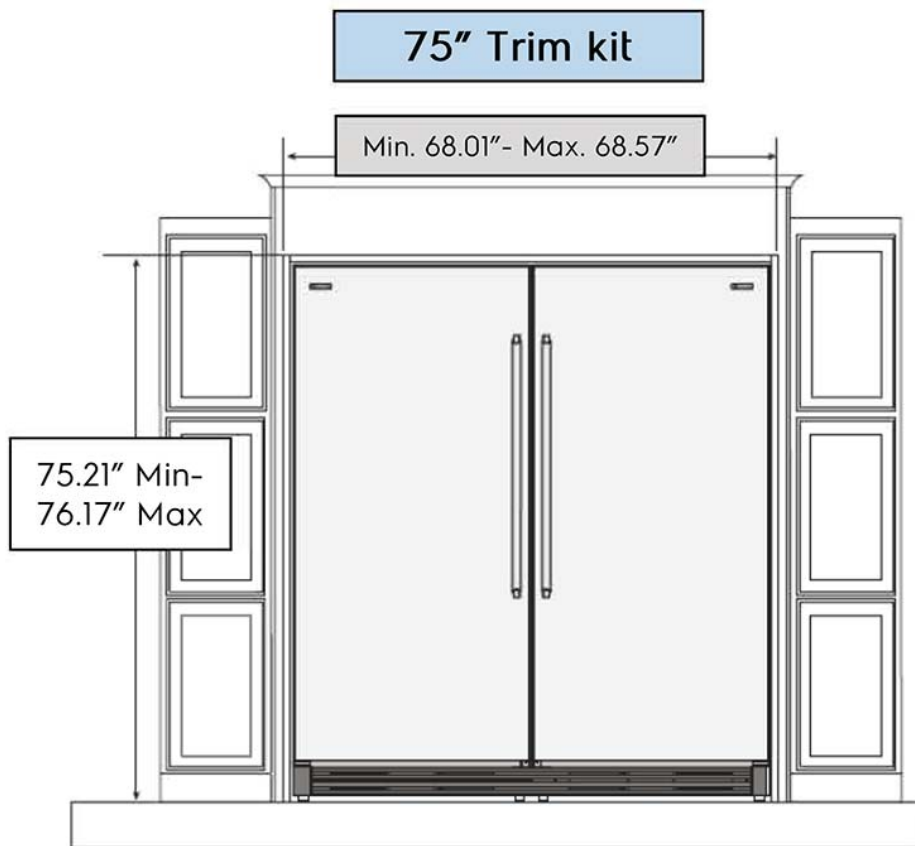

FPRU19F8WF

Available Colors : Stainless Steel

Version : 11/19

All Refrigerator

19 Cu. Ft. Single-Door Refrigerator

Installation Drawing

Recommended cutout size:

Height: 75" +/- 0.06"

Width: 66.25" +/- 0.03"

Depth: 25.25" minimum

** For replacement business, we can accommodate a 66" cutout width, but it will be a very tight fit.

FRIGIDAIRE

USA • 10200 David Taylor Drive • Charlotte, NC 28262 • 1-800-FRIGIDAIRE • frigidaire.com
CANADA • 5855 Terry Fox Way • Mississauga, ON L5V 3E4 • 1-800-265-8352 • frigidaire.ca