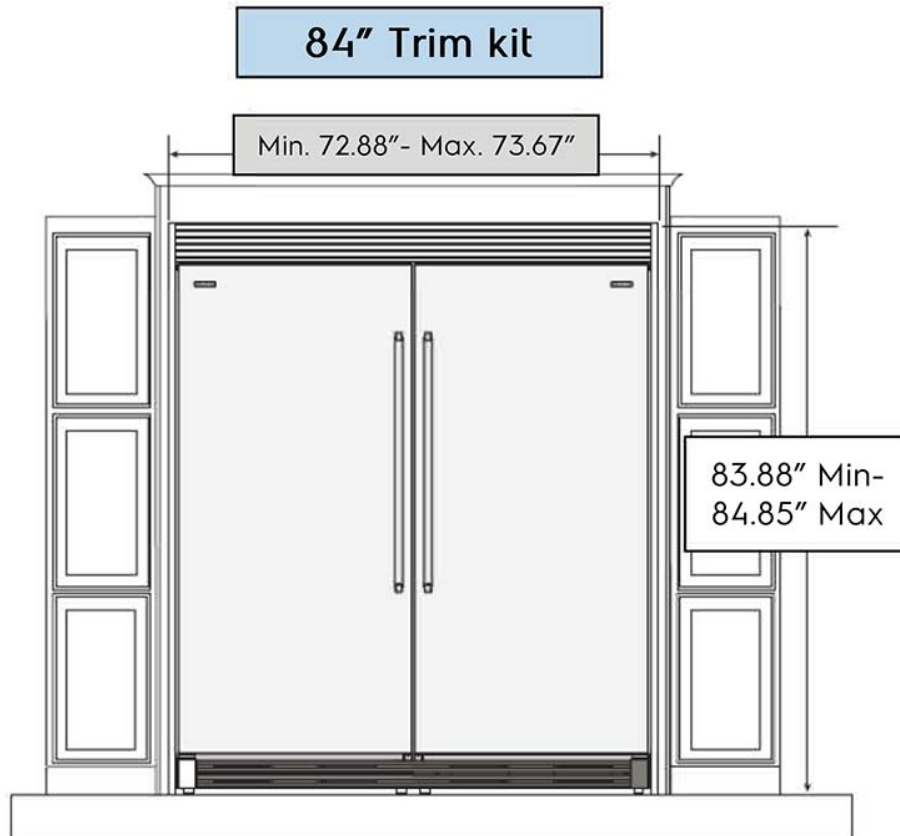

FRIGIDAIRE

PROFESSIONAL.

FPRU19F8WF

Available Colors : Stainless Steel

Version : 11/19

All Refrigerator

19 Cu. Ft. Single-Door Refrigerator

Installation Drawing

Recommended cutout size:

Height: 83.75" +/- 0.06"

Width: 71.5" +/- 0.03"

Depth: 24.00" minimum

FRIGIDAIRE

USA • 10200 David Taylor Drive • Charlotte, NC 28262 • 1-800-FRIGIDAIRE • frigidaire.com
CANADA • 5855 Terry Fox Way • Mississauga, ON L5V 3E4 • 1-800-265-8352 • frigidaire.ca