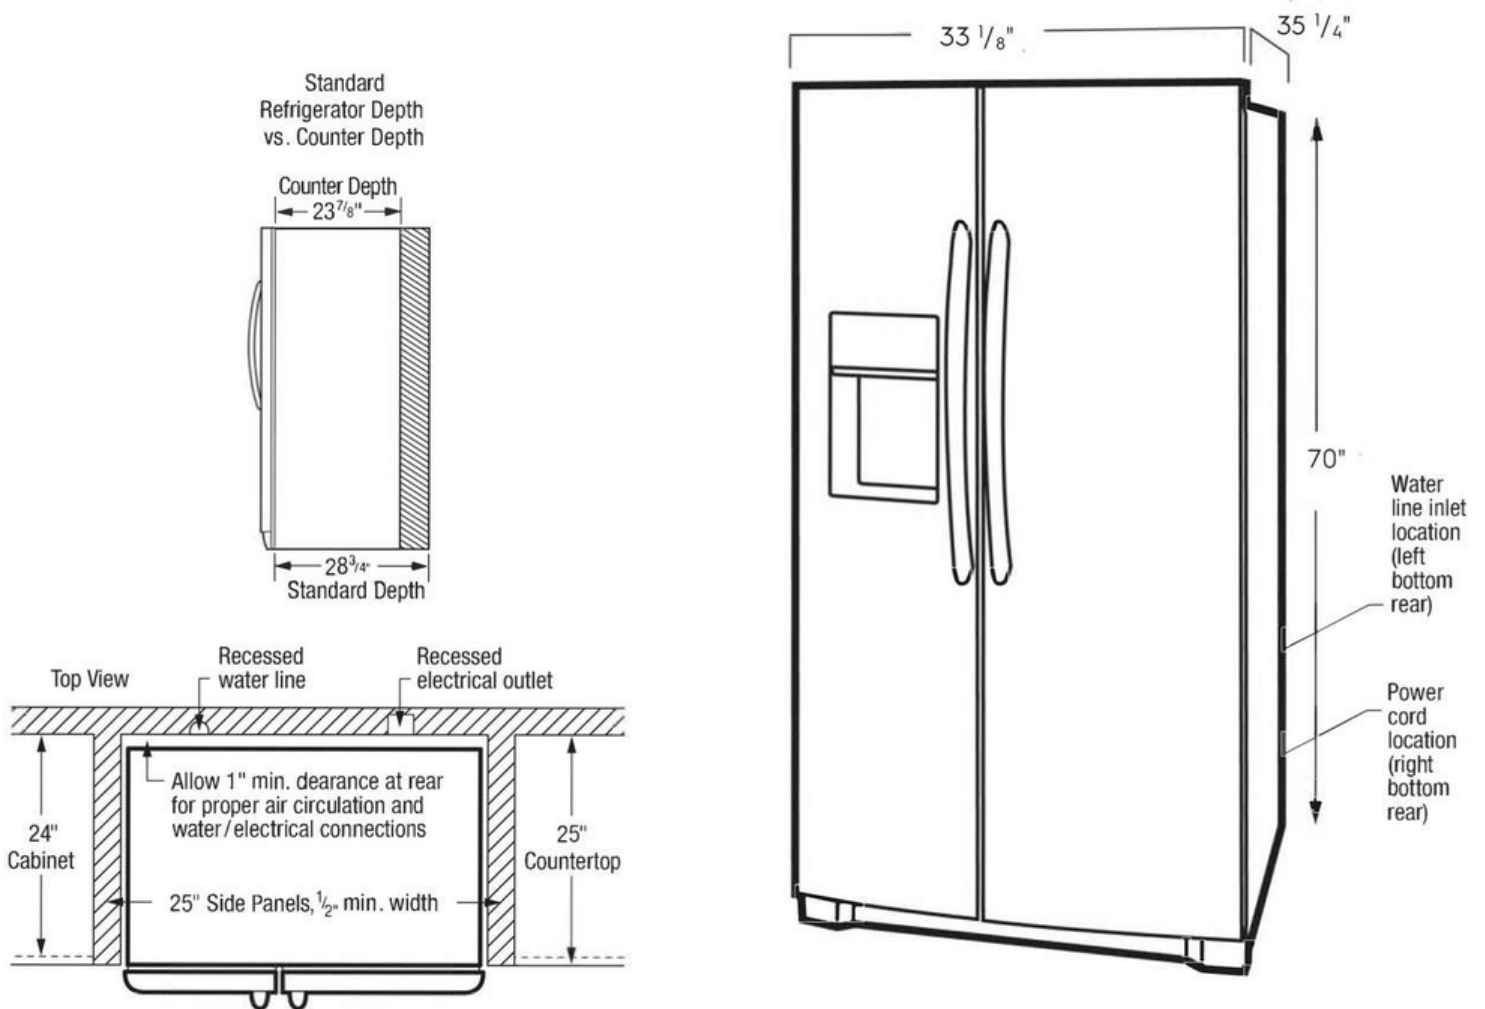

CANADA • 5855 Terry Fox Way • Mississauga, ON L5V 3E4 • 1-800-265-8352 • frigidaire.ca

Frigidaire

22.2 Cu.Ft. 33" Standard Depth Side by Side Refrigerator

FRSS2333AS

Version : 02/21

Note: For planning purposes only. Always consult local and national electric, gas and plumbing codes.