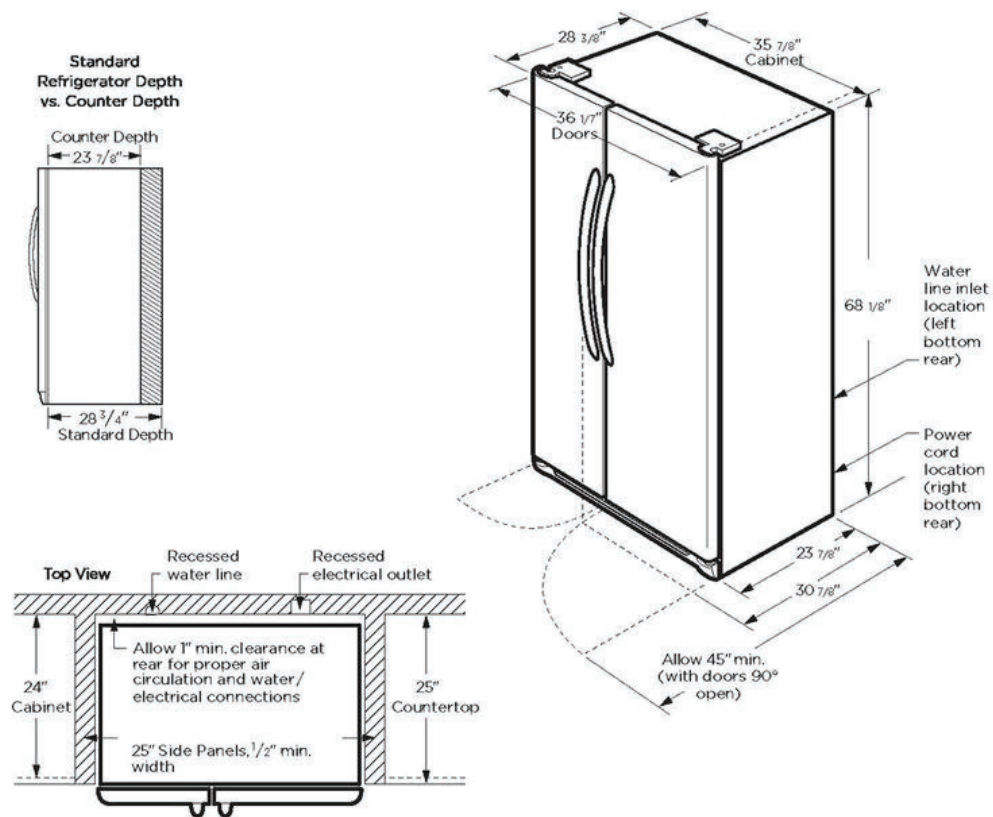

FRIGIDAIRE GALLERY

GRSC2352AF
GRSC2352AD

Side-By-Side Refrigerator

Available Colors : Stainless Steel, Black Stainless Steel

22.2 Cu. Ft. 36" Counter Depth Side by Side Refrigerator

Version : 07/19

Product Specifications

Certifications & Approvals

ENERGY STAR® Certified	Yes
cUL Listed	Yes

Refrigerator

Air Filter	Yes
Crisper Color	Clear
Dairy Bin	Yes
Deli Drawer	Yes
Door Bin Color	Clear
Humidity Controls	Yes
Interior Lighting	Designer LED
Number of Adjustable 2 Liter Door Bins	2
Number of Adjustable Shelves	3
Number of Crispers	2
Number of Fixed Condiment Door Bins	1
Number of Fixed Gallon Door Bins	1
Shelf Material	Glass
Total Number of Door Bins	4
Total Number of Shelves	3
Water Filter	Yes

Freezer

Automatic Defrost	Yes
Baskets / Bins Color	Clear
Door Bin Color	Clear
Interior Lighting	Designer LED
Number of Adjustable Door Bins	4
Number of Baskets / Bins	2
Number of Fixed Shelves	3
Pizza / Ice Cream Shelf	Yes
Shelf Material	Glass
Total Number of Door Bins	4
Total Number of Shelves	3

Controls

Air Filter Indicator	Yes
Control Lock	Yes
Control Type	Capacitive Touch
Door Ajar Alarm	Yes
High Temp Alarm	Yes
Ice Maker On/Off	Yes
On/Off Display	Yes
Power Failure Alarm	Yes
Sabbath Mode	Yes
Water Filter Indicator	Yes

Electrical Specifications

Amps @ 120 Volts	2.5
Minimum Circuit Required (Amps)	15
Power Cord Length (Feet)	6.5
Power Cord Location	Rear Bottom

General Specifications

Leveling Legs	Yes
Refrigerant Type	R600a

Exterior

Counter-Depth	Yes
Front Rollers	Yes
Rear Rollers	No
Water Inlet Location	Read Bottom Right

Dispenser

Crushed Ice	Yes
Cube Ice	Yes
Dispenser	Yes
Dispenser Height (Inches)	11
Water	Yes

Dimensions and Volume

Depth With Door	28 3/8
Depth With Door 90° Open	45
Depth With Door and Handle	30 7/8
Depth of Cabinet	23 7/8
Freezer (Cu. Ft.)	7.9
Fresh Food Capacity (Cu. Ft.)	14.3
Height With Hinge	69 7/8
Height Without Hinge	68 1/8
Total Capacity (Cu. Ft.)	22.2
Width	36 1/7
Width of Cabinet	35 7/8

Ice Maker

Ice Maker	Yes
Ice Shape	Pyramidal

FRIGIDAIRE GALLERY

GRSC2352AF
GRSC2352AD

Side-By-Side Refrigerator

Available Colors : Stainless Steel, Black Stainless Steel

22.2 Cu. Ft. 36" Counter Depth Side by Side Refrigerator

Version : 07/19

Installation Drawing