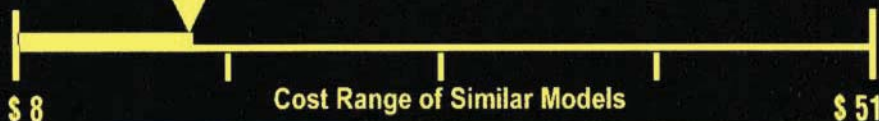

ENERGYGUIDE

Clothes Washer
Capacity Class: Standard

GE Appliances

Model(s): GUD24ESSM***
GUD24GSSM***

Capacity (tub volume): 2.3 cubic feet

Compare ONLY to other labels with yellow numbers.
Labels with yellow numbers are based on the same test procedures.

Estimated Yearly Energy Cost

(when used with an electric water heater)

\$17

138 kWh

Estimated Yearly Electricity Use

\$ 11

Estimated Yearly Energy Cost
(when used with natural gas water heater)

- Your cost will depend on your utility rates and use.
- Cost range based only on standard capacity models.
- Estimated operating cost based on six wash loads a week and a national average electricity cost of 12 cents per kWh and natural gas cost of \$1.09 per therm.