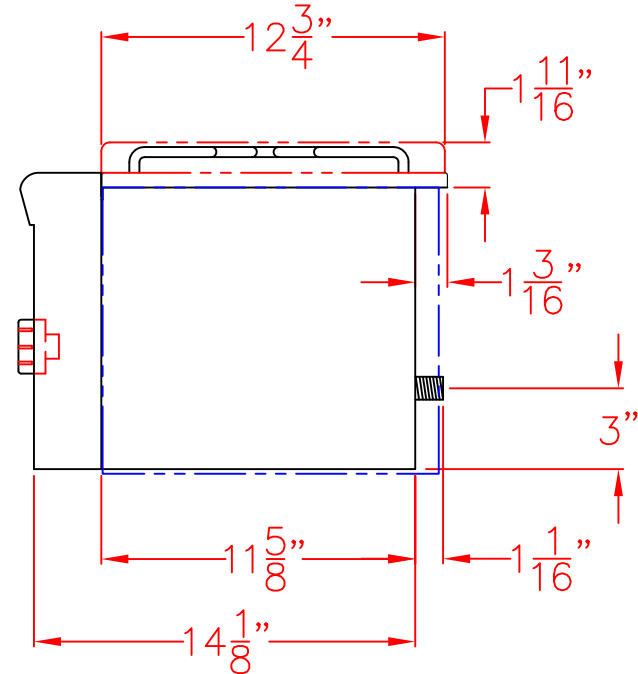

02/02/14

LYNX SIDE BURNER
SINGLE- LSB1-3
W/ DIMENSIONS

ISLAND CUTOUT
IN BLUE (page 2)

TOP VIEW

FRONT VIEW

SIDE VIEW

02/02/14

LYNX SIDE BURNER
SINGLE- LSB1-3
ISLAND CUTOUT

TOP VIEW

ISLAND FRONT
OVERHANG NOTCH

FRONT VIEW

SIDE VIEW