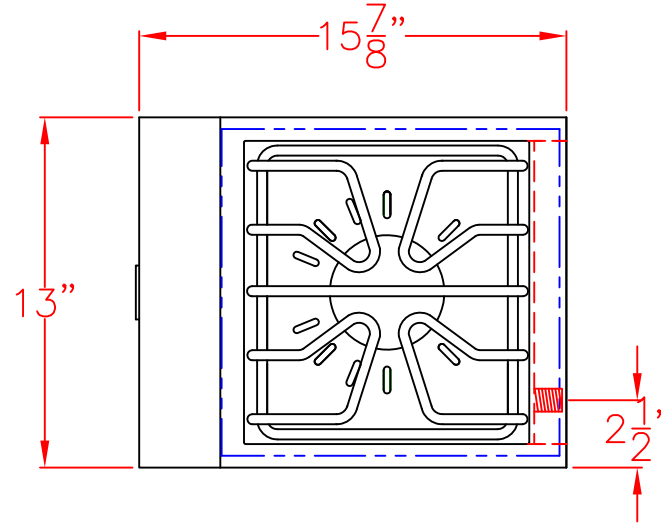

02/02/14

LYNX SIDE BURNER
SINGLE- LSB1-3
W/ DIMENSIONS

ISLAND CUTOUT
IN BLUE (page 2)

TOP VIEW

FRONT VIEW

SIDE VIEW

02/02/14

LYNX SIDE BURNER
SINGLE- LSB1-3
ISLAND CUTOUT

TOP VIEW

ISLAND FRONT
OVERHANG NOTCH

FRONT VIEW

SIDE VIEW