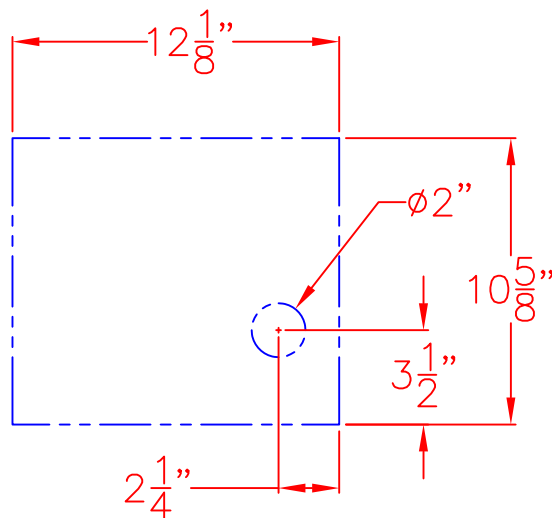

02/02/14

LYNX SIDE BURNER
SINGLE- LSB1-3
W/ DIMENSIONS

ISLAND CUTOUT
IN BLUE (page 2)

TOP VIEW

FRONT VIEW

SIDE VIEW

02/02/14

LYNX SIDE BURNER
SINGLE- LSB1-3
ISLAND CUTOUT

TOP VIEW

ISLAND FRONT
OVERHANG NOTCH

FRONT VIEW

SIDE VIEW