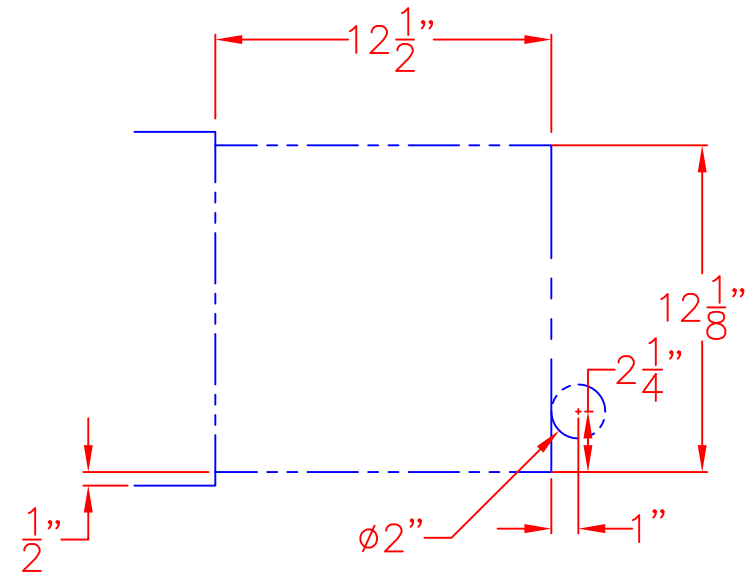

02/02/14

LYNX SIDE BURNER
SINGLE- LSB1-3
W/ DIMENSIONS

ISLAND CUTOUT
IN BLUE (page 2)

TOP VIEW

FRONT VIEW

SIDE VIEW

02/02/14

LYNX SIDE BURNER
SINGLE- LSB1-3
ISLAND CUTOUT

TOP VIEW

ISLAND FRONT
OVERHANG NOTCH

FRONT VIEW

SIDE VIEW