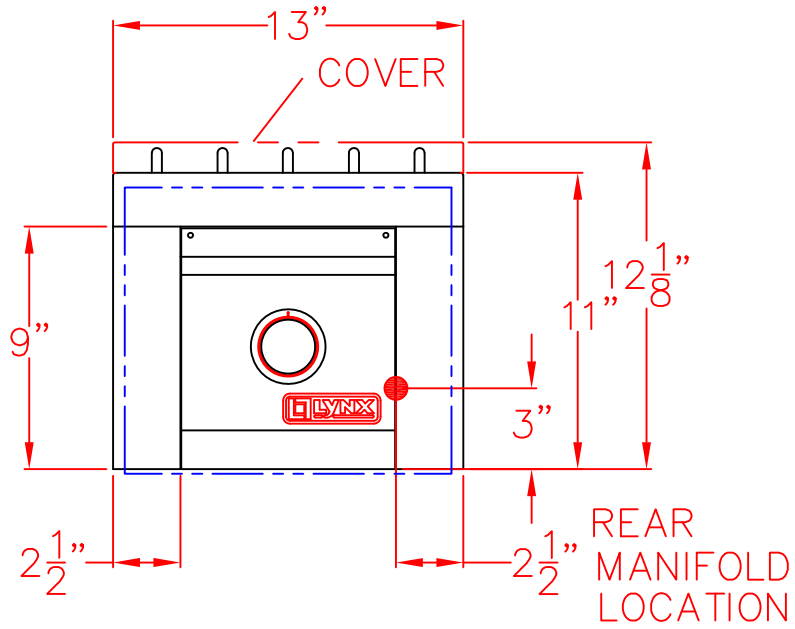

02/02/14

LYNX SIDE BURNER
SINGLE- LSB1-3
W/ DIMENSIONS

ISLAND CUTOUT
IN BLUE (page 2)

TOP VIEW

FRONT VIEW

SIDE VIEW

02/02/14

LYNX SIDE BURNER
SINGLE- LSB1-3
ISLAND CUTOUT

TOP VIEW

ISLAND FRONT
OVERHANG NOTCH

FRONT VIEW

SIDE VIEW