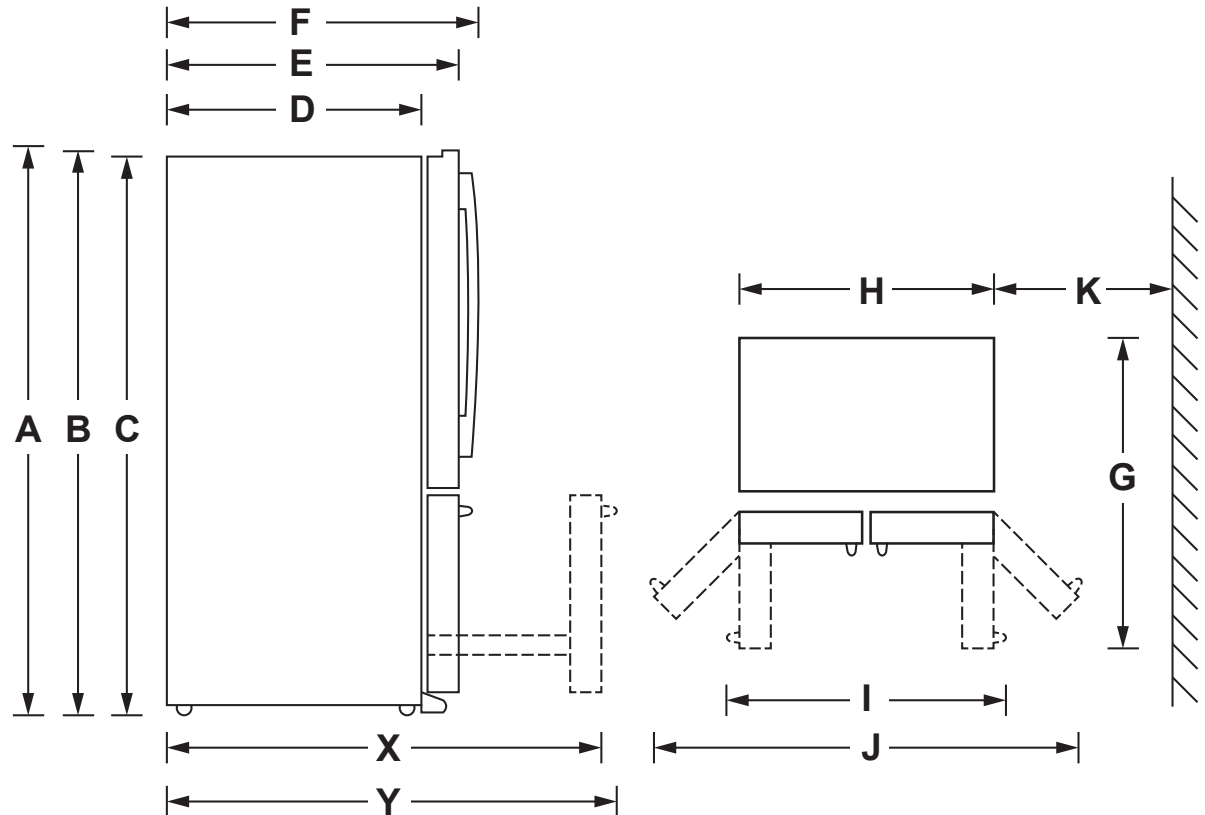

PFE28KBL/KEL/KMK/KSK/KYN

GE Profile™ Series ENERGY STAR® 27.7 Cu. Ft. French-Door Refrigerator

DIMENSIONS AND INSTALLATION INFORMATION (IN INCHES)

| | |
|--|--------|
| Height to top of door (in.) A | 70-1/2 |
| Height to top of hinge (in.) B | 69-7/8 |
| Height to top of case (in.) C | 69 |
| Case depth without door (in.) D | 29-3/8 |
| Case depth less door handle (in.) E | 34-3/4 |
| Case depth with door handle (in.) F | 36-1/4 |
| Depth with fresh food door open 90° (in.) G | 48-3/8 |
| Width (in.) H | 35-3/4 |
| Width with door open 90° with door handle (in.) I | 44-5/8 |
| Width with doors open fully (in.) J | 68-1/4 |
| Min distance between side of case and wall, in either direction, to allow doors to open fully (in.) K | 16-3/8 |
| Depth with FZ door completely open (w/o handle) (in.) X | 51-7/8 |
| Depth with FZ door completely open (w/ handle) (in.) Y | 53-3/8 |