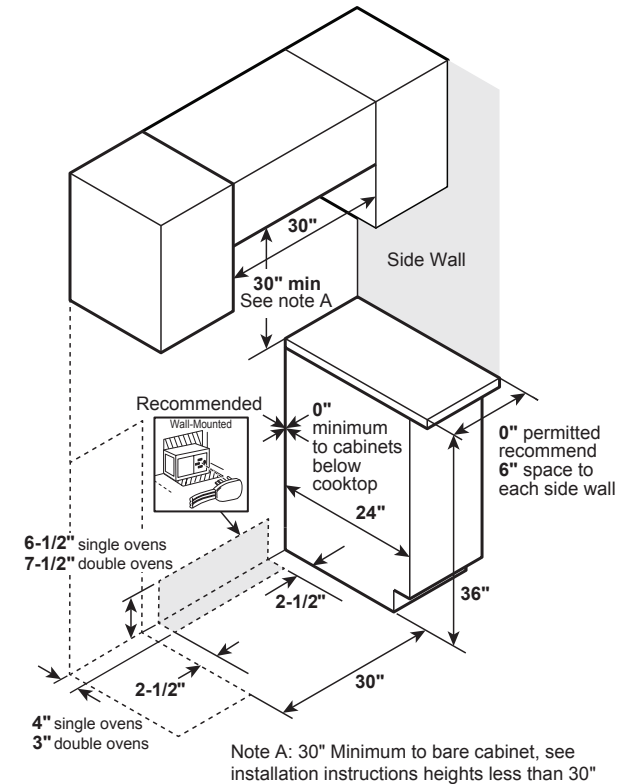

GAS PIPE AND ELECTRICAL OUTLET LOCATIONS

For answers to your Monogram, GE Café™, GE Profile™ or GE Appliances product questions, visit our website at geappliances.com or call GE Answer Center® Service, 800.626.2000.

Specification Revised 8/20