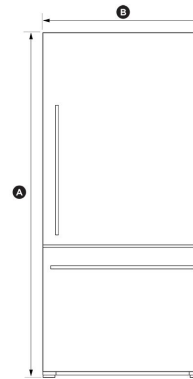

## Integrated Refrigerator 16.8cu ft, Ice

Fisher & Paykel fridge freezers are designed to seamlessly integrate into your kitchen. This right hinge model can be fitted for a height of 80 or 84 inches and fits flush. It can be purchased with a stainless steel panel.

### Dimensions

Depth	23 3/4"
Height	<sup>A</sup> 79 7/8"
Width	<sup>B</sup> 35 11/16"