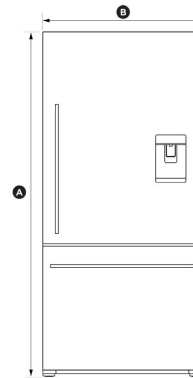

RS36W80RU1

Integrated Refrigerator 16.8cu ft, Ice & Water

Fisher & Paykel fridge freezers are designed to seamlessly integrate into your kitchen. This model can be fitted for a height of 80 or 84 inches and fits flush. It must be purchased with a stainless steel panel.

Integrated

Dimensions

Depth	23 3/4"
Height	Ⓐ 79 7/8"
Width	Ⓑ 35 11/16"

Features & Benefits

Easy installation

Our integrated products are easy to install, whether you are renovating your kitchen or designing a new one. Our fridges are designed for minimal gaps with adjustable front and rear feet to allow for uneven floors alongside adjustable door panels that can be customized to match your kitchen.