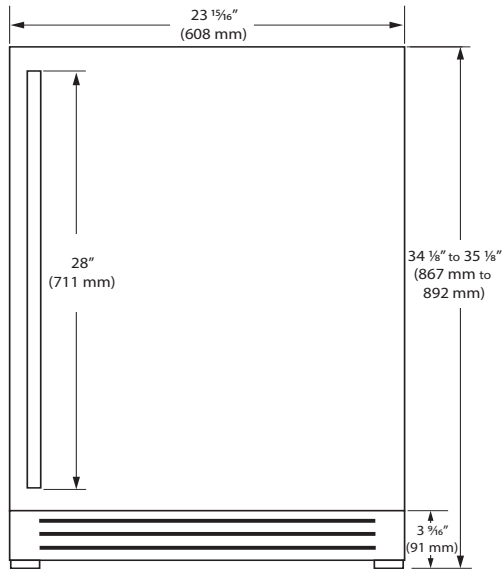

Dimensions

Front