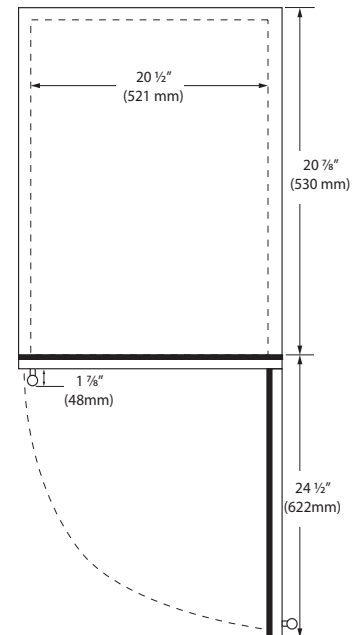

### Key Features

- Convection cooling system provides a quick cool down and consistent temperature
- Extended lower interior maximizes storage options
- Digital touch pad control with blue LED display
- Stainless steel cabinet, toe-kick, and full-wrap door
- Volume of 5.4 cu ft holds up to 117 bottles (12 oz) or 194 cans (12 oz)
- Temperature range: 34°F - 60°F
- Bright white LED lighting
- White interior
- Three adjustable tempered glass shelves
- Stainless steel handle (7/8" diameter)
- Field reversible door is shipped right-hand hinged
- Built-in or freestanding
- Four adjustable leveling legs
- Door lock model available

### Dimensions

### Specifications

Model	ORE124
Amps: Running	1.2
Capacity: Bottle 12 oz	117
Capacity: Can (12 oz)	194
Capacity: Volume (cu ft)	5.4
Capacity: Wine Bottle (750 ml)	N/A
Dimensions: Product Depth	22 1/2" / 572 mm
Dimensions: Product Height	34 1/8" / 867 mm
Dimensions: Product Width	23 15/16" / 608 mm
Energy Consumption: Avg. Per Year	240 kWh
ENERGY STAR	Tier 3
Product Weight: Max	109 lb
Refrigerant Type	R600a
Sabbath (Star K Certified)	Yes
Temperature Range	34°F - 60°F