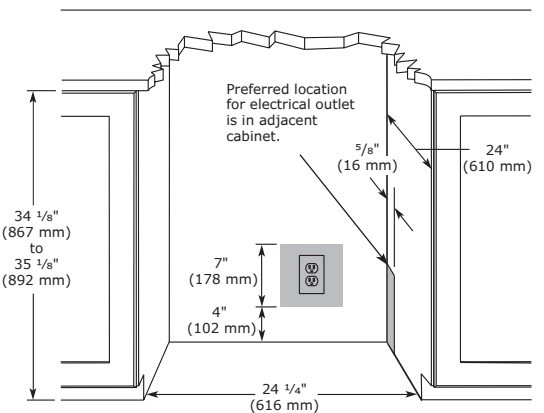

Cabinet Cut-Out

Warranty

- 1 Year (parts & labor) / 5 year sealed system (parts)
- **2 Year (parts & labor) / 5 year sealed system (parts) upgrade at no cost with product registration**

See complete warranty for details

Installation Notes

- 24" cutout width sufficient if door protrudes beyond adjacent cabinetry
- No additional clearance is needed for ventilation
- Do not obstruct front grille air flow