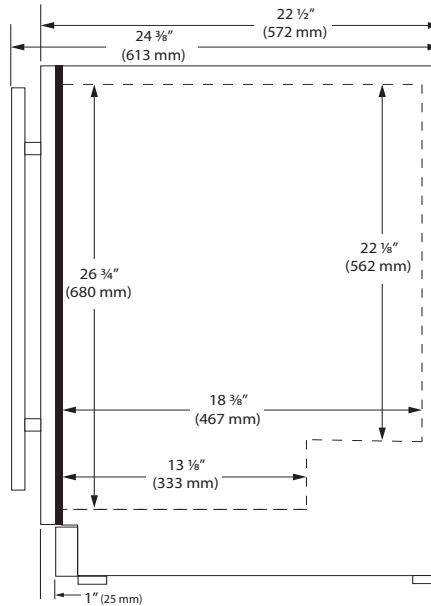

Dimensions

Front

Side

Top

Specifications

Model	ORE124
Amps: Running	1.2
Capacity: Bottle 12 oz	117
Capacity: Can (12 oz)	194
Capacity: Volume (cu ft)	5.4
Capacity: Wine Bottle (750 ml)	N/A
Dimensions: Product Depth	22 1/2" / 572 mm
Dimensions: Product Height	34 1/8" / 867 mm
Dimensions: Product Width	23 15/16" / 608 mm
Energy Consumption: Avg. Per Year	240 kWh
ENERGY STAR	Tier 3
Product Weight: Max	109 lb
Refrigerant Type	R600a
Sabbath (Star K Certified)	Yes
Temperature Range	34°F - 60°F

Back

Cabinet Cut-Out

Warranty

- 1 Year (parts & labor) / 5 year sealed system (parts)
- **2 Year (parts & labor) / 5 year sealed system (parts) upgrade at no cost with product registration**

See complete warranty for details

Installation Notes

- 24" cutout width sufficient if door protrudes beyond adjacent cabinetry
- No additional clearance is needed for ventilation
- Do not obstruct front grille air flow