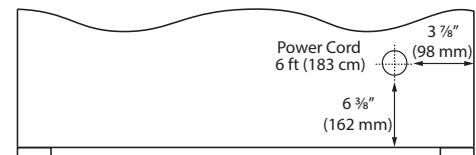

Dimensions

Front

Side

Top

Specifications

Model	ORE124
Amps: Running	1.2
Capacity: Bottle 12 oz	117
Capacity: Can (12 oz)	194
Capacity: Volume (cu ft)	5.4
Capacity: Wine Bottle (750 ml)	N/A
Dimensions: Product Depth	22 1/2" / 572 mm
Dimensions: Product Height	34 1/8" / 867 mm
Dimensions: Product Width	23 15/16" / 608 mm
Energy Consumption: Avg. Per Year	240 kWh
ENERGY STAR	Tier 3
Product Weight: Max	109 lb
Refrigerant Type	R600a
Sabbath (Star K Certified)	Yes
Temperature Range	34°F - 60°F

Back

Cabinet Cut-Out

Warranty

- 1 Year (parts & labor) / 5 year sealed system (parts)
- **2 Year (parts & labor) / 5 year sealed system (parts) upgrade at no cost with product registration**

See complete warranty for details

Installation Notes

- 24" cutout width sufficient if door protrudes beyond adjacent cabinetry
- No additional clearance is needed for ventilation
- Do not obstruct front grille air flow