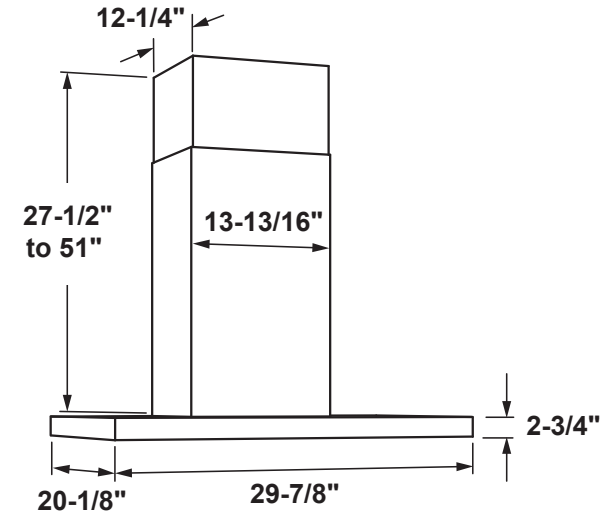

UVW9301SL/BL

Universal 30" Wall-Mount Glass Canopy Chimney Hood

DIMENSIONS AND INSTALLATION INFORMATION (IN INCHES)

INSTALLATION INFORMATION:

Before installing, consult Use & Care/installation instructions packed with product for current dimensional data.

OPTIONAL ACCESSORIES

UX12DC93SS/TS – 12(ft.) Ceiling Duct Cover Kit
Max ceiling height installation with kit – 12'-0" (30" hood spacing)

UX14DC93SS/TS – 14(ft.) Ceiling Duct Cover Kit
Max ceiling height installation with kit – 14'-0"

UXCF91 – Charcoal Filter (needed if used in recirculation mode)

UXRC1 – Remote Control (Wireless)

AMP RATING	
120V	TBD

30" models require a 30"-wide opening
*The supplied duct cover fits 7'-7" to 10'-6" ceiling heights
(12' ceiling height with optional high ceiling kit UX12DC93SS/UX12DC93TS)
(14' ceiling height with optional high ceiling kit UX14DC93SS/UX14DC93TS)