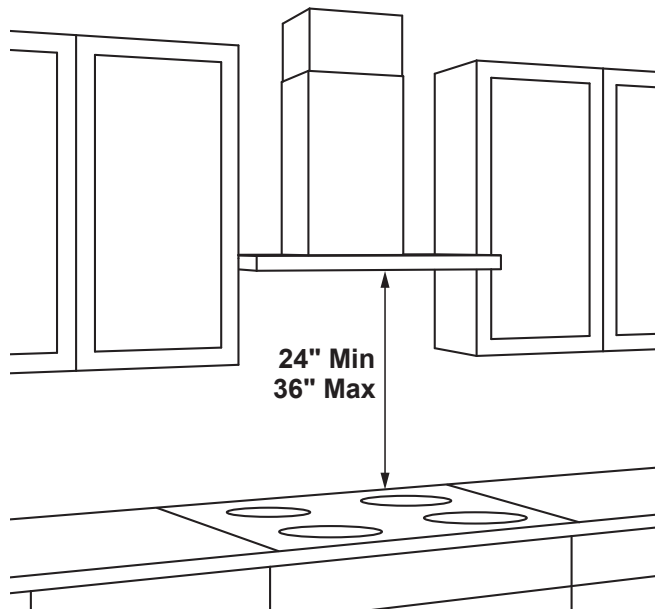

UVW9301SL/BL

Universal 30" Wall-Mount Glass Canopy Chimney Hood

DIMENSIONS AND INSTALLATION INFORMATION (IN INCHES)

INSTALLATION INFORMATION:

Before installing, consult Use & Care/installation instructions packed with product for current dimensional data.

OPTIONAL ACCESSORIES

UX12DC93SS/TS – 12(ft.) Ceiling Duct Cover Kit
Max ceiling height installation with kit – 12'-0" (30" hood spacing)

UX14DC93SS/TS – 14(ft.) Ceiling Duct Cover Kit
Max ceiling height installation with kit – 14'-0"

UXCF91 – Charcoal Filter (needed if used in recirculation mode)

UXRC1 – Remote Control (Wireless)

AMP RATING	
120V	TBD

30" models require a 30"-wide opening
*The supplied duct cover fits 7'-7" to 10'-6" ceiling heights
(12' ceiling height with optional high ceiling kit UX12DC93SS/UX12DC93TS)
(14' ceiling height with optional high ceiling kit UX14DC93SS/UX14DC93TS)