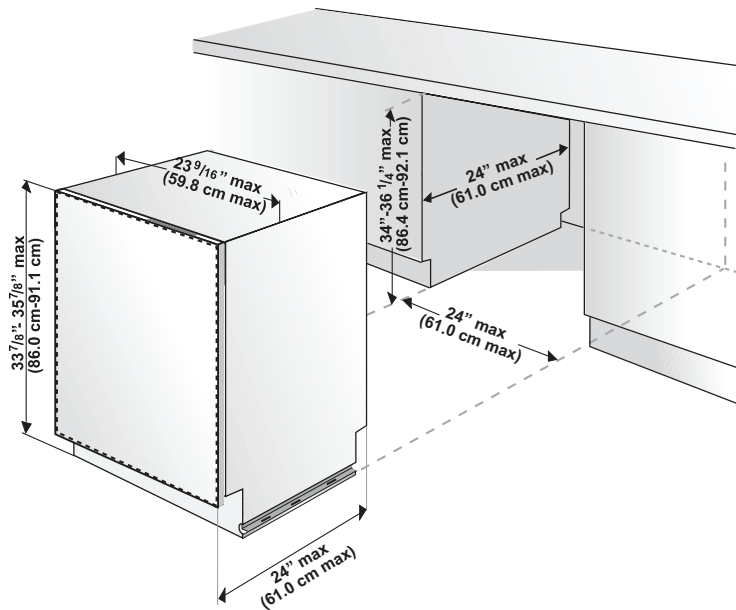

DISHWASHER

FDW301 – 24" WIDE DISHWASHER

FDW301WS – 24" WIDE DISHWASHER WITH WATER SOFTENER

24" W. 301 MODEL DISHWASHER	
DESCRIPTION	FDW301/FDW301WS
Overall Width	23-9/16" (59.8 cm)
Overall Height from Floor	33-7/8" (86.0 cm) minimum to 35 7/8" (91.1 cm) maximum
Overall Depth	To front of door panel: 22 3/16" (56.4 cm)
Cutout Width	24" (61.0 cm)
Cutout Height	34" (86.4 cm) minimum to 36" (91.4 cm) maximum
Cutout Depth	24" (61.0 cm)
Electrical Requirements	12.0 amps, 115V/60Hz; 4" (120cm) electrical cord with supplied with unit
Water-Heating Element Rating	1240 watts
Inlet Water Temperature	120°F (49°C) required
Drain Hose	6.4' (1.9m) drain hose provided
Drain Hose High Loop Required	Height from floor – 28" (71.0 cm)
Approximate Shipping Weight	97 lb. (44 kg)

Please do not prepare installation from brochure data only. See installation instructions for important clearance/installation information.

VIKING RANGE, LLC 111 FRONT STREET GREENWOOD, MISSISSIPPI 38930 USA

For detailed product information, model numbers, or to request a quote call 1-888-845-4641 or visit vikingrange.com
© 2013 Viking Range, LLC I Specifications subject to change without notice.