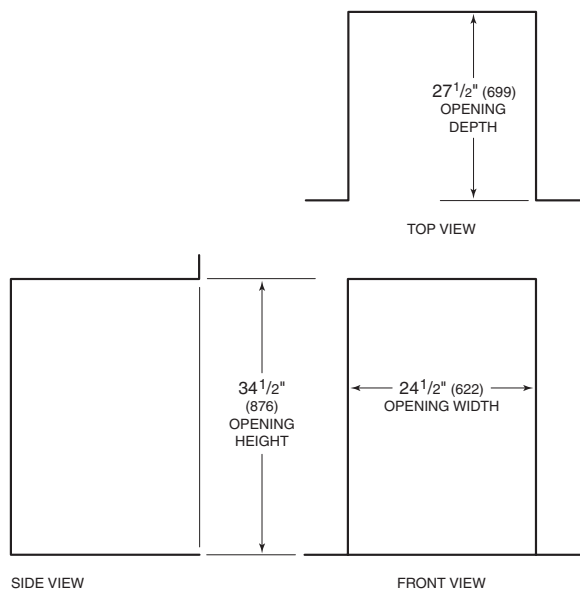

PRODUCT SPECIFICATIONS

White	W4114CW
Titanium	W4114CT
Dimensions	23 1/2"W x 33 1/2"H x 27"D
Door Clearance	16"
Door Swing	Left-Hinge
Weight	200 lb
Drum Capacity	2.8 cu ft
Max Spin Speed	1400 rpm
Plumbing Supply	1/2" ID min (cold only)
Pressure	15–146 psi
Power Cord	6'

A separate electrical service is not required. A receptacle for the washer is located on the back of the dryer.

DIMENSIONS

INSTALLATION

INSTALLATION WITH DRYER

NOTE: Dimensions provide minimum reveals.