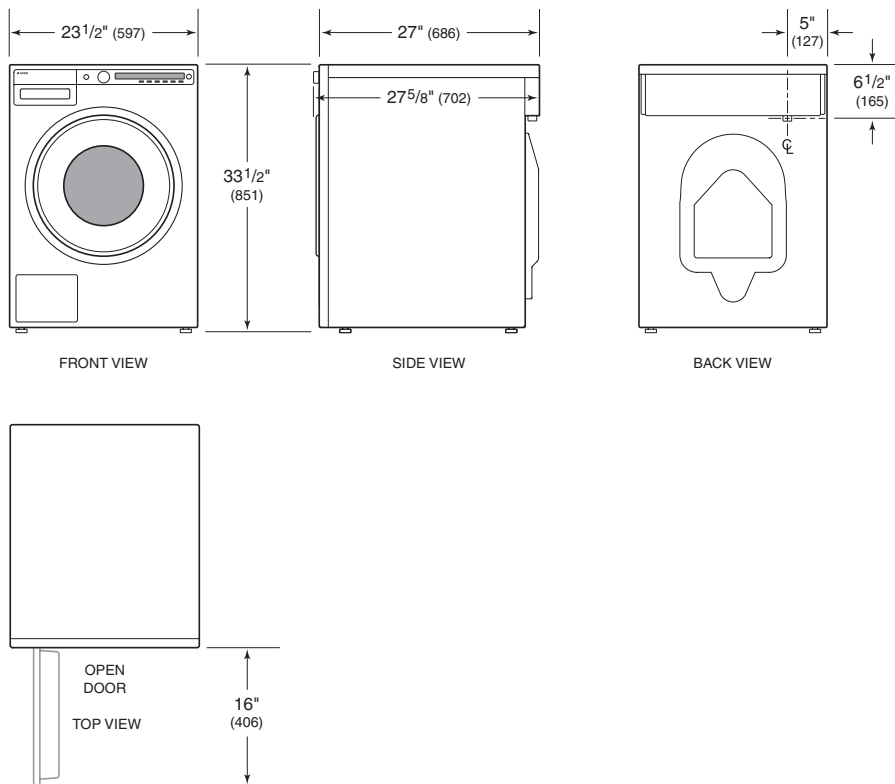

PRODUCT SPECIFICATIONS

White	W4114CW
Titanium	W4114CT
Dimensions	23 1/2"W x 33 1/2"H x 27"D
Door Clearance	16"
Door Swing	Left-Hinge
Weight	200 lb
Drum Capacity	2.8 cu ft
Max Spin Speed	1400 rpm
Plumbing Supply	1/2" ID min (cold only)
Pressure	15–146 psi
Power Cord	6'

A separate electrical service is not required. A receptacle for the washer is located on the back of the dryer.

DIMENSIONS