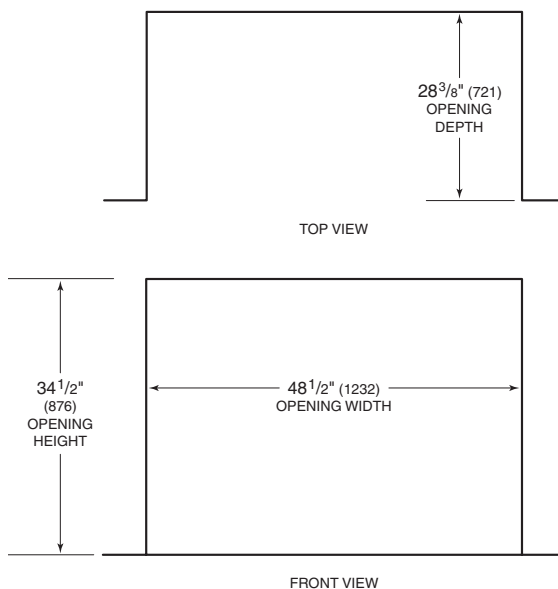

PRODUCT SPECIFICATIONS

White	W4114CW
Titanium	W4114CT
Dimensions	23 1/2"W x 33 1/2"H x 27"D
Door Clearance	16"
Door Swing	Left-Hinge
Weight	200 lb
Drum Capacity	2.8 cu ft
Max Spin Speed	1400 rpm
Plumbing Supply	1/2" ID min (cold only)
Pressure	15–146 psi
Power Cord	6'

A separate electrical service is not required. A receptacle for the washer is located on the back of the dryer.

DIMENSIONS

INSTALLATION

INSTALLATION WITH DRYER

NOTE: Dimensions provide minimum reveals.