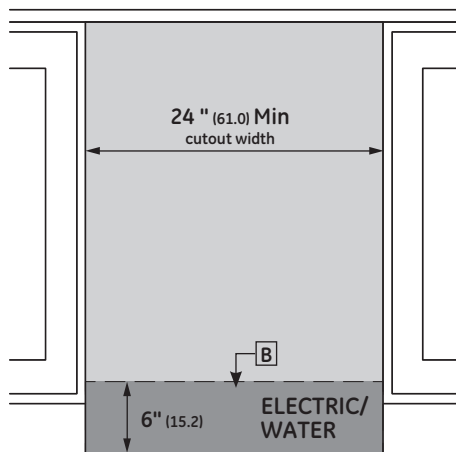

## OVERALL DIMENSIONS

Dimensions in parentheses are in centimeters unless otherwise noted.

## SPECIFICATIONS

Overall Width	23 3/4" (60.3 cm)
Overall Height	33 3/8" (84.8 cm) Min 34 5/8" (88.0 cm) Max
Overall Depth	24" (61 cm)
Door Clearance	25 1/2" (64.8 cm)
Overall Dishwasher Capacity	16 Place Settings
Minimum Cabinet Width	24" (61 cm)
Minimum Cabinet Depth	24" (61 cm)
Cutout Width	24" (61 cm)
Cutout Height	33 1/2" (85.1 cm) Min 34 3/4" (88.3 cm) Max
Electrical Requirements	9.0 A
Hose Length	No more than 12' (3.7 m)
Voltz/Hertz/Amps	115 V, 60 Hz, 15 or 20 amp circuit
Shipping Weight	139 lb (63 kg)

## INSTALLATION

FLUSH CUTOUT INSTALLATION

INSTALLATION CUTOUT FRONT VIEW

## NOTES

- A** The dishwasher drain hose must be no more than 12 feet in length for proper drainage.
- B** Electrical connections are at the right front of the dishwasher and water connections are on the left. The hot water line should extend forward 30" to 40" from the rear wall. The electrical must extend forward at least 24" to reach the junction box.
- C** To prevent siphoning, an air gap or high drain loop must be used.