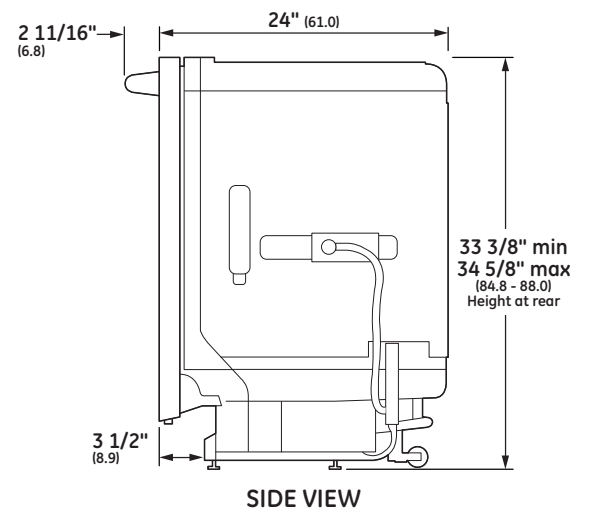

## OVERALL DIMENSIONS

Dimensions in parentheses are in centimeters unless otherwise noted.

## SPECIFICATIONS

Overall Width	23 3/4" (60.3 cm)
Overall Height	33 3/8" (84.8 cm) Min 34 5/8" (88.0 cm) Max
Overall Depth	24" (61 cm)
Door Clearance	25 1/2" (64.8 cm)
Overall Dishwasher Capacity	16 Place Settings
Minimum Cabinet Width	24" (61 cm)
Minimum Cabinet Depth	24" (61 cm)
Cutout Width	24" (61 cm)
Cutout Height	33 1/2" (85.1 cm) Min 34 3/4" (88.3 cm) Max
Electrical Requirements	9.0 A
Hose Length	No more than 12' (3.7 m)
Voltz/Hertz/Amps	115 V, 60 Hz, 15 or 20 amp circuit
Shipping Weight	139 lb (63 kg)