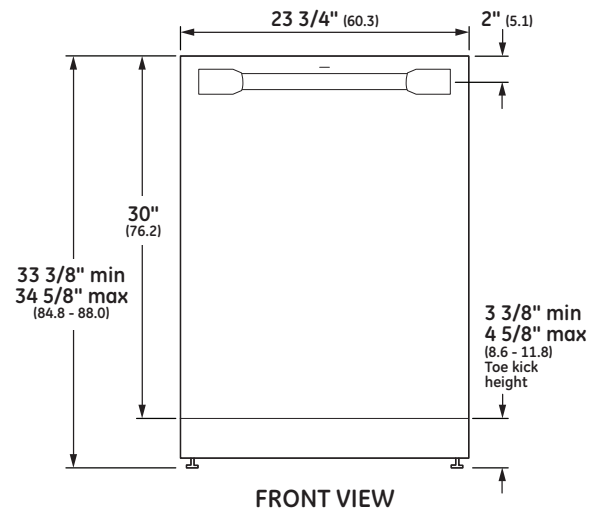

## OVERALL DIMENSIONS

Dimensions in parentheses are in centimeters unless otherwise noted.

## SPECIFICATIONS

Overall Width	23 3/4" (60.3 cm)
Overall Height	33 3/8" (84.8 cm) Min 34 5/8" (88.0 cm) Max
Overall Depth	24" (61 cm)
Door Clearance	25 1/2" (64.8 cm)
Overall Dishwasher Capacity	16 Place Settings
Minimum Cabinet Width	24" (61 cm)
Minimum Cabinet Depth	24" (61 cm)
Cutout Width	24" (61 cm)
Cutout Height	33 1/2" (85.1 cm) Min 34 3/4" (88.3 cm) Max
Electrical Requirements	9.0 A
Hose Length	No more than 12' (3.7 m)
Voltz/Hertz/Amps	115 V, 60 Hz, 15 or 20 amp circuit
Shipping Weight	139 lb (63 kg)