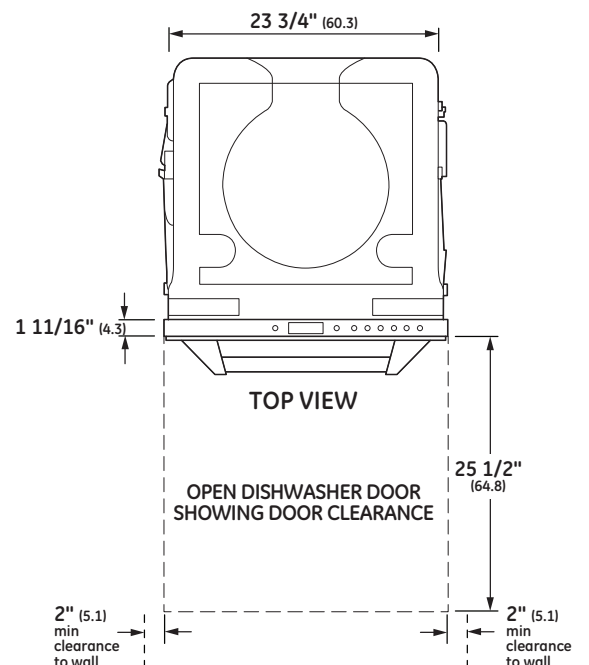

## OVERALL DIMENSIONS

Dimensions in parentheses are in centimeters unless otherwise noted.

## SPECIFICATIONS

Overall Width	23 3/4" (60.3 cm)
Overall Height	33 3/8" (84.8 cm) Min 34 5/8" (88.0 cm) Max
Overall Depth	24" (61 cm)
Door Clearance	25 1/2" (64.8 cm)
Overall Dishwasher Capacity	16 Place Settings
Minimum Cabinet Width	24" (61 cm)
Minimum Cabinet Depth	24" (61 cm)
Cutout Width	24" (61 cm)
Cutout Height	33 1/2" (85.1 cm) Min 34 3/4" (88.3 cm) Max
Electrical Requirements	9.0 A
Hose Length	No more than 12' (3.7 m)
Voltz/Hertz/Amps	115 V, 60 Hz, 15 or 20 amp circuit
Shipping Weight	139 lb (63 kg)