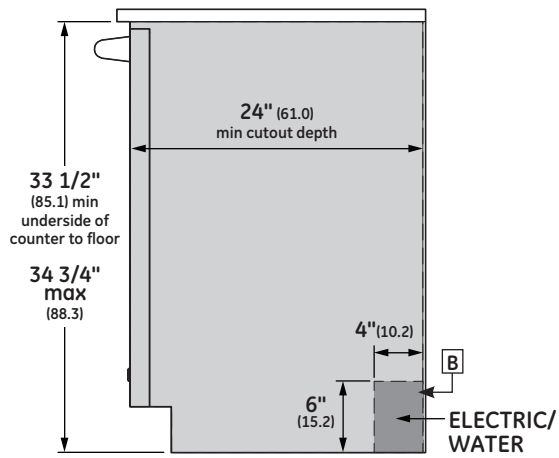

INSTALLATION

FLUSH CUTOUT INSTALLATION