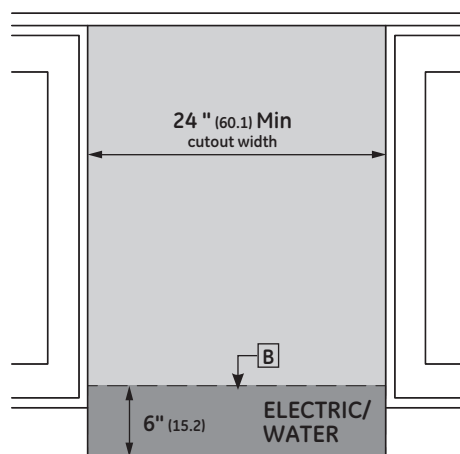

## OVERALL DIMENSIONS

Dimensions in parentheses are in centimeters unless otherwise noted.

## SPECIFICATIONS

Overall Width	23 3/4" (60.3 cm)
Overall Height	33 3/8" (84.8 cm) Min 34 5/8" (88.0 cm) Max
Overall Depth	24" (61 cm)
Door Clearance	25 1/2" (64.8 cm)
Overall Dishwasher Capacity	16 Place Settings
Minimum Cabinet Width	24" (61 cm)
Minimum Cabinet Depth	24" (61 cm)
Cutout Width	24" (61 cm)
Cutout Height	33 1/2" (85.1 cm) Min 34 3/4" (88.3 cm) Max
Electrical Requirements	9.0 A
Hose Length	No more than 12' (3.7 m)
Voltz/Hertz/Amps	115 V, 60 Hz, 15 or 20 amp circuit
Shipping Weight	139 lb (63 kg)

## INSTALLATION

FLUSH CUTOUT INSTALLATION

INSTALLATION CUTOUT FRONT VIEW