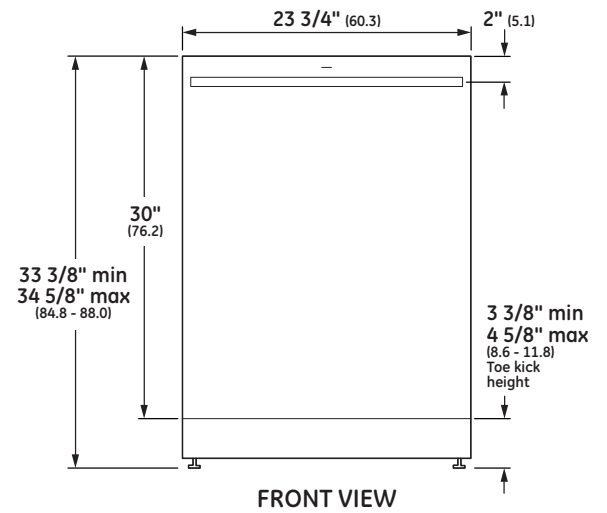

## OVERALL DIMENSIONS

Dimensions in parentheses are in centimeters unless otherwise noted.

## SPECIFICATIONS

Overall Width	23 3/4" (60.3 cm)
Overall Height	33 3/8" (84.8 cm) Min 34 5/8" (88.0 cm) Max
Overall Depth	24" (61 cm)
Door Clearance	25 1/2" (64.8 cm)
Overall Dishwasher Capacity	16 Place Settings
Minimum Cabinet Width	24" (61 cm)
Minimum Cabinet Depth	24" (61 cm)
Cutout Width	24" (61 cm)
Cutout Height	33 1/2" (85.1 cm) Min 34 3/4" (88.3 cm) Max
Electrical Requirements	9.0 A
Hose Length	No more than 12' (3.7 m)
Voltz/Hertz/Amps	115 V, 60 Hz, 15 or 20 amp circuit
Shipping Weight	139 lb (63 kg)