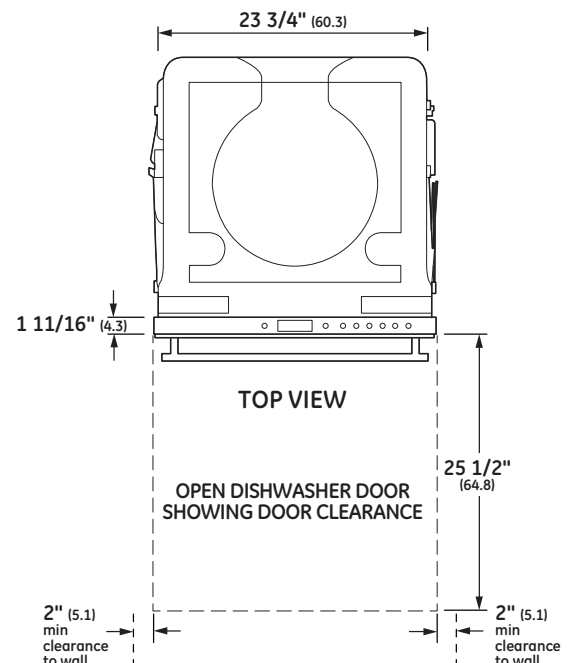

## OVERALL DIMENSIONS

Dimensions in parentheses are in centimeters unless otherwise noted.

## SPECIFICATIONS

Overall Width	23 3/4" (60.3 cm)
Overall Height	33 3/8" (84.8 cm) Min 34 5/8" (88.0 cm) Max
Overall Depth	24" (61 cm)
Door Clearance	25 1/2" (64.8 cm)
Overall Dishwasher Capacity	16 Place Settings
Minimum Cabinet Width	24" (61 cm)
Minimum Cabinet Depth	24" (61 cm)
Cutout Width	24" (61 cm)
Cutout Height	33 1/2" (85.1 cm) Min 34 3/4" (88.3 cm) Max
Electrical Requirements	9.0 A
Hose Length	No more than 12' (3.7 m)
Voltz/Hertz/Amps	115 V, 60 Hz, 15 or 20 amp circuit
Shipping Weight	139 lb (63 kg)