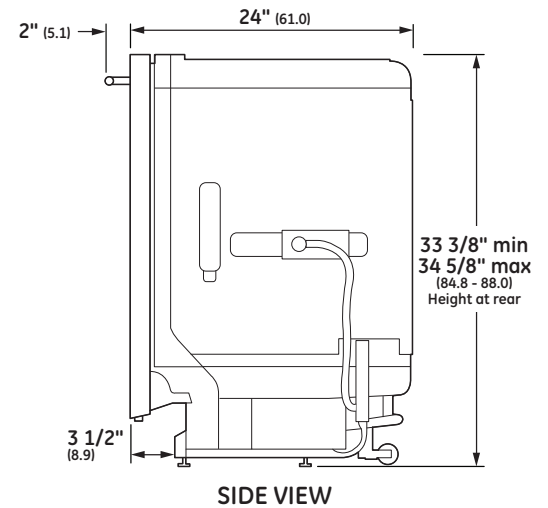

## OVERALL DIMENSIONS

Dimensions in parentheses are in centimeters unless otherwise noted.

## SPECIFICATIONS

Overall Width	23 3/4" (60.3 cm)
Overall Height	33 3/8" (84.8 cm) Min 34 5/8" (88.0 cm) Max
Overall Depth	24" (61 cm)
Door Clearance	25 1/2" (64.8 cm)
Overall Dishwasher Capacity	16 Place Settings
Minimum Cabinet Width	24" (61 cm)
Minimum Cabinet Depth	24" (61 cm)
Cutout Width	24" (61 cm)
Cutout Height	33 1/2" (85.1 cm) Min 34 3/4" (88.3 cm) Max
Electrical Requirements	9.0 A
Hose Length	No more than 12' (3.7 m)
Voltz/Hertz/Amps	115 V, 60 Hz, 15 or 20 amp circuit
Shipping Weight	139 lb (63 kg)