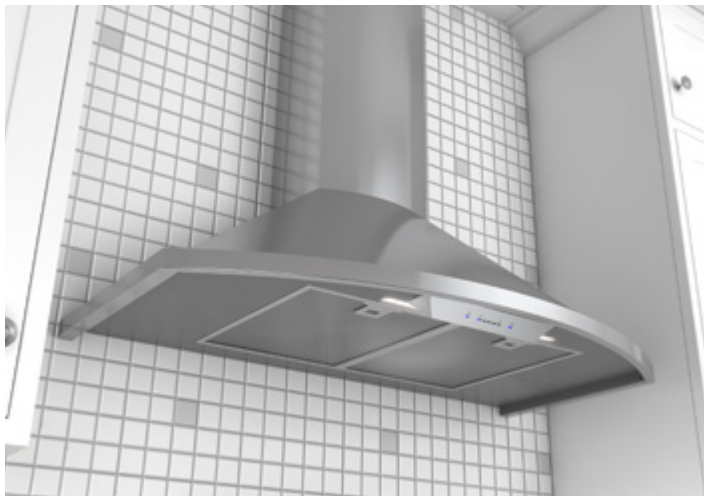

Savona's semi-circular surfaces accentuate this range hood's European design with delicate reflections of light and shadows. Available in stainless steel, powder-coated black and white and now with Zephyr's trend-setting

sleek new alternative to stainless steel, Black Stainless Steel. Savona features a robust 685-CFM blower, ICON Touch® controls with 5 speeds and our exclusive ACT™ technology.

ACT™

Min. - Max. CFM	INTERNAL BLOWER STANDARD	INTERNAL BLOWER with ACT™ AIRFLOW CONTROL TECHNOLOGY™*		
	200 - 685	200 - 390	200 - 290	
Min. - Max. Sones	1 - 6	1 - 4	1 - 3	

*AIRFLOW CONTROL TECHNOLOGY™ (ACT™) is an exclusive feature built into specific Zephyr hoods which can limit the maximum blower CFM to meet local code requirements.

FRONT